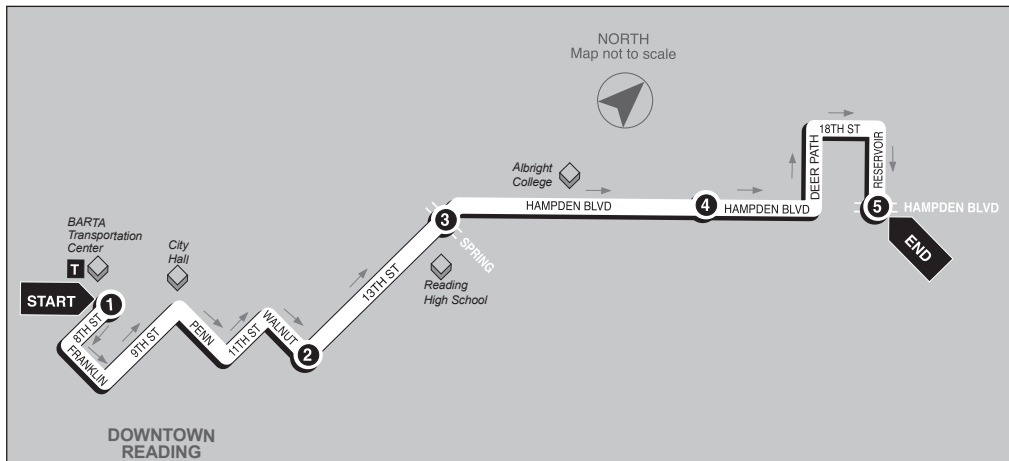

10

BUS ENDS
BARTA
Transportation Ctr.
BTC Stop #1

WEEKDAYS

	5	6	7	8	9	10
AM	--	--	5:20	5:23	5:26	5:30
	--	--	5:35	5:38	5:41	5:45
	**5:51	5:57	6:00	6:02	6:05	6:15
	**6:36	6:41	6:45	6:48	6:51	7:00
	**7:21	7:25	7:29	7:32	7:35	7:44
	**8:06	8:10	8:14	8:17	8:20	8:29
	**8:51	8:57	9:00	9:03	9:05	9:14
	**9:36	9:41	9:45	9:48	9:51	10:00
	**10:21	10:26	10:30	10:33	10:36	10:45
	**11:06	11:11	11:15	11:18	11:21	11:30
	**11:51	11:57	PM 12:00	12:03	12:06	12:15
PM	**12:36	12:41	12:45	12:48	12:51	1:00
	**1:21	1:26	1:30	1:33	1:36	1:45
	**2:06	2:11	2:15	2:18	2:21	2:30
	**2:55	3:01	3:06	3:10	3:13	3:29
	**3:25	3:31	3:36	3:40	3:43	3:59
	**3:55	4:01	4:06	4:10	4:13	4:29
	**4:25	4:31	4:36	4:40	4:43	4:59
	**4:55	5:01	5:06	5:11	5:14	5:30
	**5:25	5:32	5:36	5:40	5:43	5:49
	**5:55	6:02	6:06	6:10	6:13	6:19

** Trips serve Elite Sportswear & U.S. Post Office

SATURDAY

	5	6	7	8	9	10
AM	**6:36	6:41	6:45	6:48	6:51	7:00
	**7:21	7:26	7:30	7:33	7:36	7:45
	**8:06	8:11	8:15	8:18	8:21	8:30
	**8:51	8:56	9:00	9:03	9:06	9:14
	**9:36	9:41	9:45	9:48	9:51	10:00
	**10:21	10:26	10:30	10:33	10:36	10:45
	**11:06	11:11	11:15	11:18	11:21	11:30
	**11:51	11:56	PM 12:00	12:03	12:06	12:14
PM	**12:36	12:41	12:45	12:48	12:51	1:00
	**1:21	1:26	1:30	1:33	1:36	1:45
	**2:06	2:11	2:15	2:18	2:21	2:30
	**2:51	2:56	2:59	3:02	3:05	3:14
	**3:36	3:41	3:45	3:48	3:51	4:00
	**4:21	4:26	4:30	4:33	4:36	4:45
	**5:06	5:11	5:15	5:18	5:21	5:30
	**5:51	5:56	5:59	6:02	6:05	6:14

** Trips serve U.S. Post Office

Effective 1/5/2026

Outbound

BARTA Transportation Center to Albright College

Service to: N 13th Street • Reading High School • Albright College

- 1**

BUS STARTS
BARTA
Transportation Ctr.
BTC Stop #1
- 2**

** Trips serve U.S. Post Office