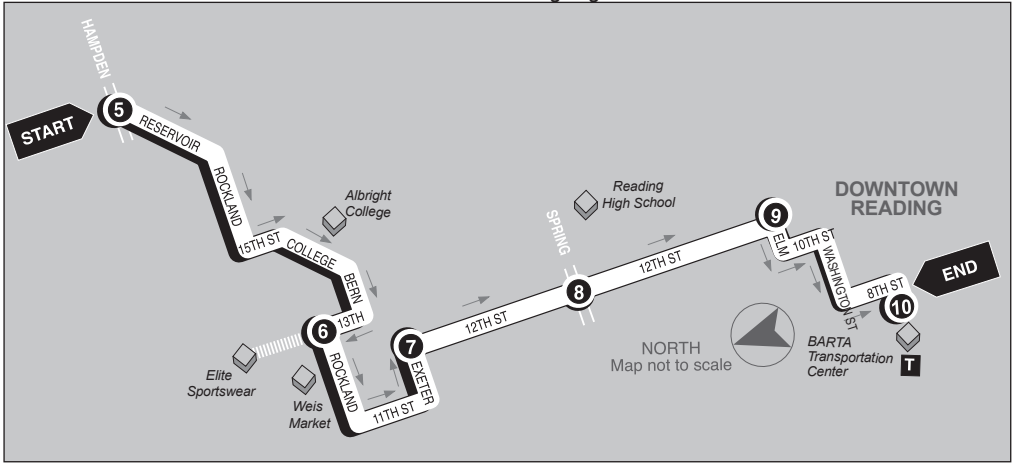

ALBRIGHT COLLEGE

5 ROUTE

Inbound

Albright College to BARTA Transportation Center

Service to: Albright College • N 13th Street • Weis Market • BARTA Offices • N 12th Street • Reading High School

5

BUS STARTS
Reservoir Rd. and
Hampden Blvd.

6

BUS LEAVES
13th St. and
Rockland St.
(Weis Market)

7

BUS LEAVES
12th St. and
Exeter St.

8

BUS LEAVES
12th St. and
Spring St.

9

BUS LEAVES
12th St. and
Elm St.

10

BUS ENDS
BARTA
Transportation Ctr.
BTC Stop #1

WEEKDAYS

	5	6	7	8	9	10
AM	--	--	5:20	5:23	5:26	5:30
	--	--	5:35	5:38	5:41	5:45
	**5:51	5:57	6:00	6:02	6:05	6:15
	**6:36	6:41	6:45	6:48	6:51	7:00
	**7:21	7:25	7:29	7:32	7:35	7:44
	**8:06	8:10	8:14	8:17	8:20	8:29
	**8:51	8:57	9:00	9:03	9:05	9:14
	**9:36	9:41	9:45	9:48	9:51	10:00
	**10:21	10:26	10:30	10:33	10:36	10:45
	**11:06	11:11	11:15	11:18	11:21	11:30
	**11:51	11:57	PM 12:00	12:03	12:06	12:15
PM	**12:36	12:41	12:45	12:48	12:51	1:00
	**1:21	1:26	1:30	1:33	1:36	1:45
	**2:06	2:11	2:15	2:18	2:21	2:30
	**2:55	3:01	3:06	3:10	3:13	3:29
	**3:25	3:31	3:36	3:40	3:43	3:59
	**3:55	4:01	4:06	4:10	4:13	4:29
	**4:25	4:31	4:36	4:40	4:43	4:59
	**4:55	5:01	5:06	5:11	5:14	5:30
	**5:25	5:32	5:36	5:40	5:43	5:49
	**5:55	6:02	6:06	6:10	6:13	6:19

** Trips serve U.S. Post Office