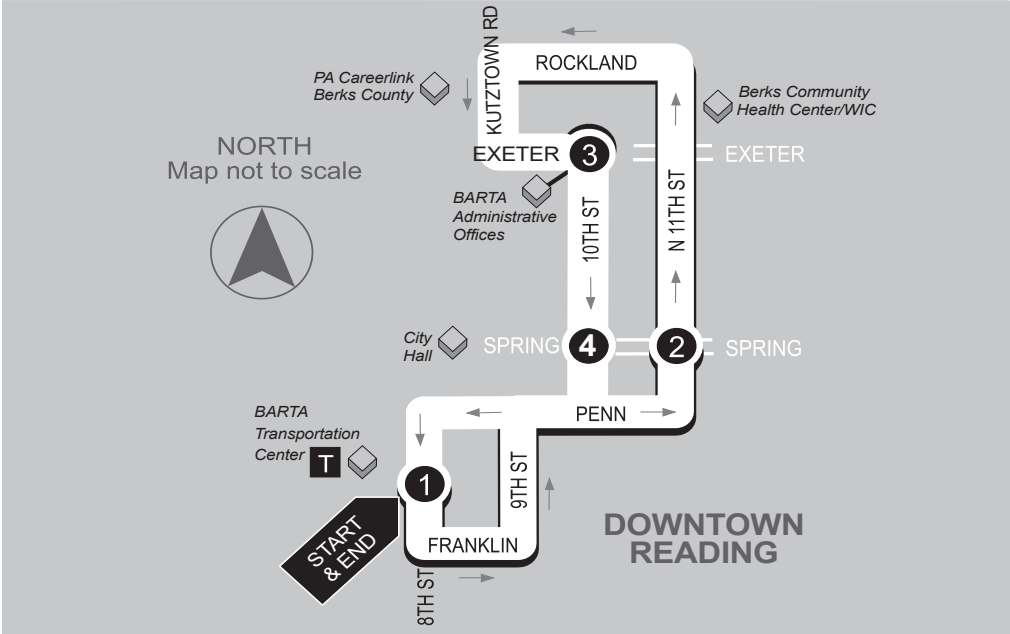

# 4 10TH/11TH STREETS -

**SATURDAY & SUNDAY**

**Outbound & Inbound**

BARTA Transportation Center to 10th Street and Exeter Street

**Service to:** North 11th Street • BARTA Offices • Rockland Plaza • 10th Street • CareerLink

<b>1</b>	<b>2</b>	<b>3</b>	<b>4</b>	<b>1</b>
<b>BUS STARTS</b> BARTA Transportation Ctr. BTC Stop #3	<b>BUS LEAVES</b> 11th St. and Spring St.	<b>BUS LEAVES</b> 10th St. and Exeter St.	<b>BUS LEAVES</b> 10th St. and Spring St.	<b>BUS ENDS</b> BARTA Transportation Ctr. BTC Stop #3

**SATURDAY**

AM					
	--	--	4:45	4:50	4:55
	--	--	6:20	6:25	6:30
	--	--	6:30	6:35	6:40
	6:40	6:50	7:00	7:07	7:20
	7:20	7:30	7:40	7:47	8:00
	8:00	8:10	8:20	8:27	8:40
	8:40	8:50	9:00	9:07	9:20
	9:20	9:30	9:40	9:47	10:00
	10:00	10:10	10:20	10:27	10:40
	10:40	10:50	11:00	11:07	11:20
	11:20	11:30	11:40	11:47	
PM	12:00	12:10	12:20	12:27	PM 12:00 12:40
	12:40	12:50	1:00	1:07	1:20
	1:20	1:30	1:40	1:47	2:00
	2:00	2:10	2:20	2:27	2:40
	2:40	2:50	3:00	3:07	3:20
	3:20	3:30	3:40	3:47	4:00
	4:00	4:10	4:20	4:27	4:40
	4:40	4:50	5:00	5:07	5:20
	5:20	5:30	5:40	5:47	6:00
	6:00	6:10	6:20	6:27	6:40
	7:00	7:10	7:20	7:27	7:40
	7:40	7:50	8:00	8:07	8:20
	8:20	8:30	8:40	8:47	9:00
	9:00	9:10	9:20	9:27	9:40
	9:40	9:50	10:00	10:07	10:20
	10:20	10:30	10:40	--	--

**SUNDAY**

AM	--	--	11:15	11:19	11:30
PM	12:10	12:16	12:25	12:29	12:40
	1:20	1:26	1:35	1:39	1:50
	2:30	2:36	2:45	2:49	3:00
	3:40	3:46	3:55	3:59	4:10
	4:10	4:16	4:25	4:29	4:40
	5:20	5:26	5:35	5:39	5:50
	6:10	6:16	6:25	6:29	6:40