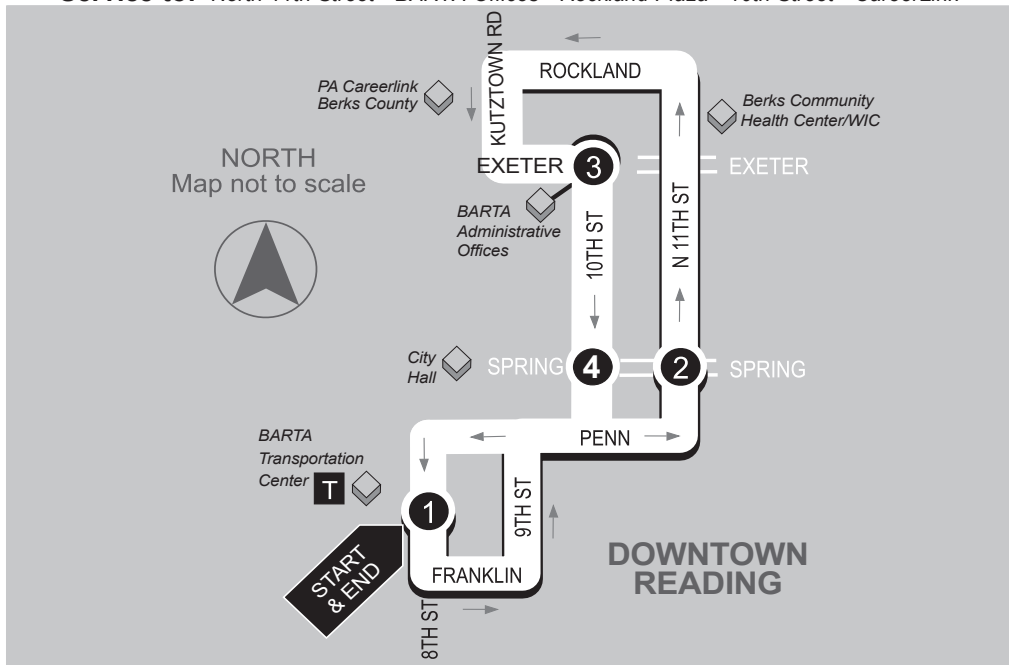

**Outbound & Inbound**

BARTA Transportation Center to 10th Street and Exeter Street

**Service to:** North 11th Street • BARTA Offices • Rockland Plaza • 10th Street • CareerLink

**1**

**BUS STARTS**  
BARTA  
Transportation Ctr.  
BTC Stop #3

**2**

**BUS LEAVES**  
11th St. and  
Spring St.

**3**

**BUS LEAVES**  
10th St. and Exeter St.

**4**

**BUS LEAVES**  
10th St. and  
Spring St.

**1**

**BUS ENDS**  
BARTA  
Transportation Ctr.  
BTC Stop #3

**WEEKDAYS**

	<b>1</b>	<b>2</b>	<b>3</b>	<b>4</b>	<b>1</b>
<b>AM</b>	--	--	4:45	4:50	4:55
	--	--	5:20	5:25	5:40
	--	--	5:40	5:45	6:00
	5:40	5:50	6:00	6:05	6:20
	6:00	6:10	6:20	6:25	6:40
	6:20	6:30	6:40	6:45	7:00
	6:40	6:50	7:05	7:10	7:30
	7:00	7:10	7:30	7:40	8:00
	7:30	7:40	8:00	8:10	8:30
	8:00	8:10	8:30	8:40	9:00
	8:30	8:40	9:00	9:10	9:30
	9:00	9:10	9:30	9:40	10:00
	9:30	9:40	10:00	10:10	10:30
	10:00	10:10	10:30	10:40	11:00
	10:30	10:40	11:00	11:10	11:30
	11:00	11:10	11:30	11:40	<b>PM 12:00</b>
	11:30	11:40	<b>12:00</b>	<b>12:10</b>	<b>12:30</b>
<b>PM</b>	<b>12:00</b>	<b>12:10</b>	<b>12:30</b>	<b>12:40</b>	<b>1:00</b>
	12:30	12:40	1:00	1:10	1:30
	1:00	1:10	1:30	1:40	2:00
	1:30	1:40	2:00	2:10	2:30
	2:00	2:10	2:30	2:40	3:00
	2:30	2:40	3:00	3:10	3:30
	3:00	3:10	3:30	3:40	4:00
	3:30	3:40	4:00	4:10	4:30
	4:00	4:10	4:30	4:40	5:00
	4:30	4:40	5:00	5:10	5:30
	5:00	5:10	5:30	5:40	6:00
	5:30	5:40	6:00	6:10	6:20
	6:00	6:10	6:20	6:30	6:40
	6:40	6:50	7:00	7:05	7:20
	7:20	7:30	7:40	7:50	8:00
	8:00	8:10	8:20	8:30	8:40
	8:40	8:50	9:00	9:10	9:20
	9:20	9:30	9:40	9:50	10:00
	10:00	10:10	10:20	10:30	10:40
	10:40	10:50	11:00	--	--