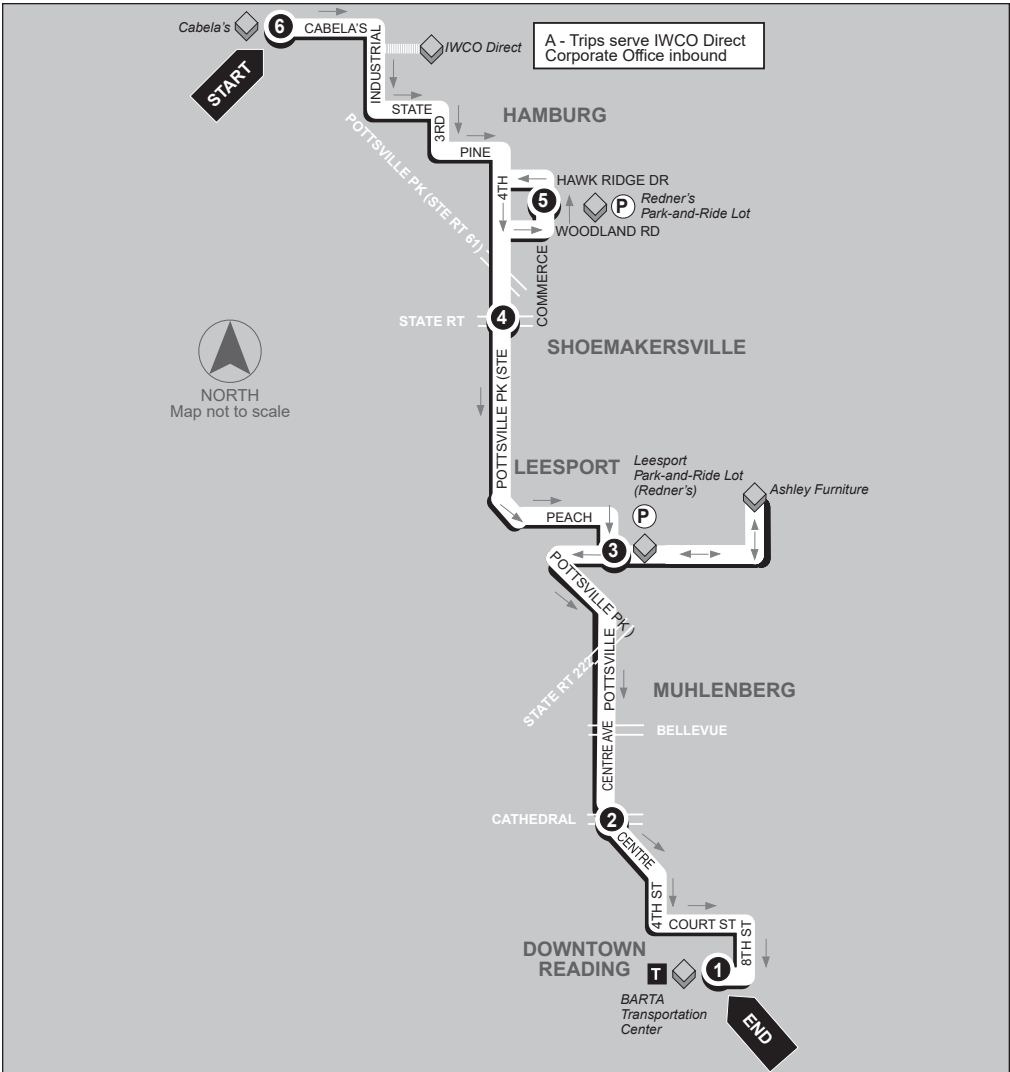

ROUTE 61/HAMBURG

20 ROUTE

Inbound

Leesport/Hamburg to BARTA Transportation Center

Service to: Cabela's • Redner's Park-n-Ride • Hamburg • Shoemakersville • Leesport Redner's Park-n-Ride • Route 61 North

6	5	4	3	2	1
BUS STARTS Cabela's	BUS LEAVES Hamburg - Redner's Park-n-Ride	BUS LEAVES Shoemakersville - Route 61 and Route 662	BUS LEAVES Leesport - Redner's Park-n-Ride	BUS LEAVES Centre St and Cathedral Ave	BUS ENDS BARTA Transportation Ctr BTC Stop #8

Effective 1-5-2026

ROUTE 20

ROUTE 61/HAMBURG

Outbound

BARTA Transportation Center to Leesport/Hamburg

Service to: Route 61 North • Leesport Redner's Park-n-Ride • Shoemakersville Hamburg • Redner's Park-n-Ride • Tilden Ridge Walmart/Lowe's • Cabelas

1

BUS STARTS
BARTA
Transportation Ctr
BTC Stop #8

2

BUS LEAVES
Centre St and
Cathedral Ave

3

BUS LEAVES
Leesport -
Redner's
Park-n-Ride

4

BUS LEAVES
Shoemakersville -
Route 61 and
Route 662

5

BUS LEAVES
Hamburg -
Redner's
Park-n-Rid

6

BUS ENDS
Cabela's

WEEKDAYS AND SATURDAYS

AM	5:00	5:10	5:25	5:35	5:40	6:05
	6:00	6:10	6:25	6:35	6:40	7:05
	7:00	7:10	7:25	7:35	7:40	8:05
	8:00	8:10	8:25	8:35	8:40	9:05
	9:05	9:15	9:30	9:40	9:45	10:10
PM	10:05	10:15	10:30	10:40	10:45	11:10
	11:10	11:20	11:35	11:45	11:50	12:15
	12:10	12:20	12:35	12:45	12:50	1:15
	1:15	1:25	1:40	1:50	1:55	2:20
	2:15	2:25	2:40	2:50	2:55	3:20
	3:20	3:30	3:45	3:55	4:00	4:25
	4:20	4:30	4:45	4:55	5:00	5:25
	5:25	5:35	5:50	6:00	6:05	6:30
	10:05	10:10	10:25	10:35	10:40	11:05