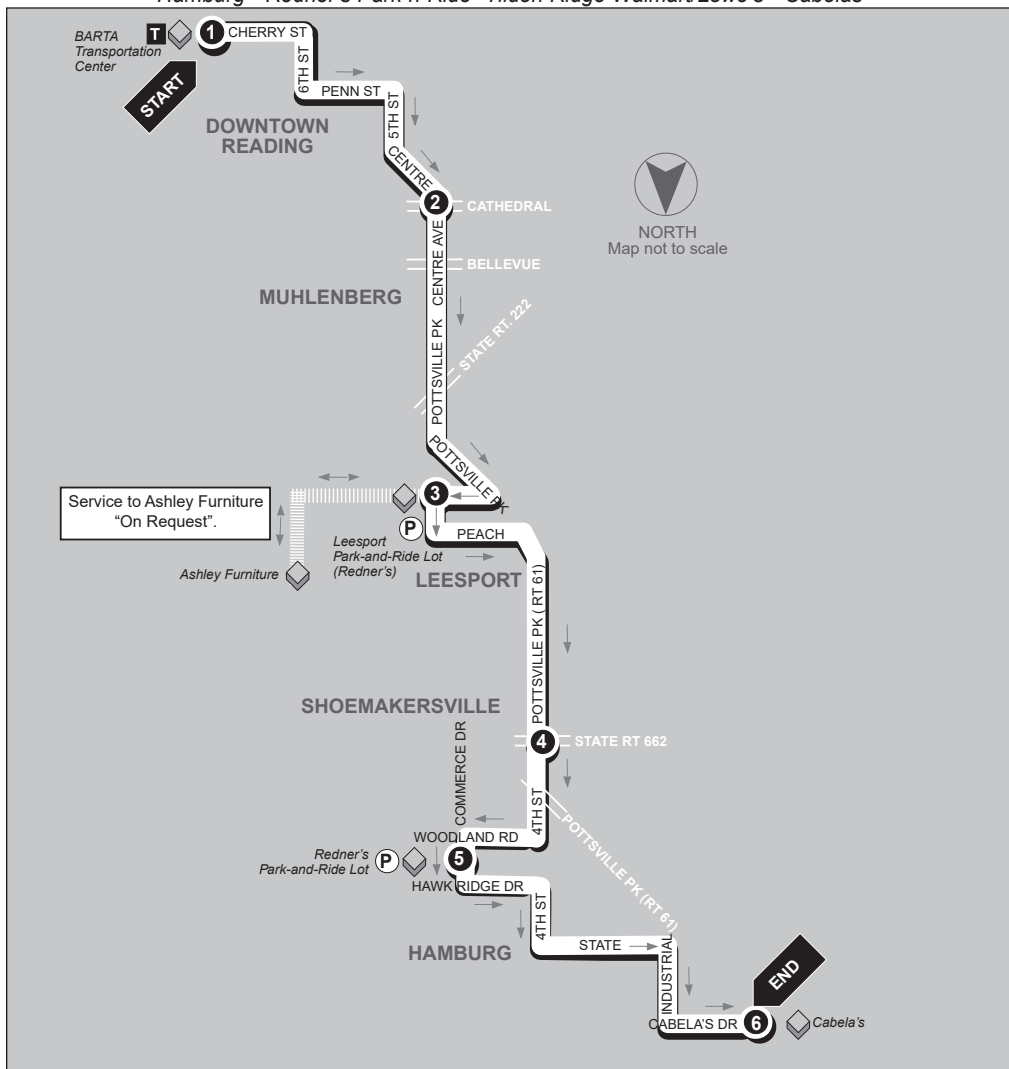

ROUTE 61/HAMBURG

20 ROUTE

Inbound

Leesport/Hamburg to BARTA Transportation Center

Service to: Cabela's • Redner's Park-n-Ride • Hamburg • Shoemakersville • Leesport Redner's Park-n-Ride • Route 61 North

6	5	4	3	2	1
BUS STARTS Cabela's	BUS LEAVES Hamburg - Redner's Park-n-Ride	BUS LEAVES Shoemakersville - Route 61 and Route 662	BUS LEAVES Leesport - Redner's Park-n-Ride	BUS LEAVES Centre St and Cathedral Ave	BUS ENDS BARTA Transportation Ctr BTC Stop #8

Effective 1-5-2026

ROUTE 20

ROUTE 61/HAMBURG

Outbound

BARTA Transportation Center to Leesport/Hamburg

Service to: Route 61 North • Leesport Redner's Park-n-Ride • Shoemakersville Hamburg • Redner's Park-n-Ride • Tilden Ridge Walmart/Lowe's • Cabelas

1

BUS STARTS
BARTA
Transportation Ctr
BTC Stop #8

2

BUS LEAVES
Centre St and
Cathedral Ave

3

BUS LEAVES
Leesport -
Redner's
Park-n-Ride

4

BUS LEAVES
Shoemakersville -
Route 61 and
Route 662

5

BUS LEAVES
Hamburg -
Redner's
Park-n-Rid

6

BUS ENDS
Cabela's

WEEKDAYS AND SATURDAYS

AM	5:00	5:10	5:25	5:35	5:40	6:05
	6:00	6:10	6:25	6:35	6:40	7:05
	7:00	7:10	7:25	7:35	7:40	8:05
	8:00	8:10	8:25	8:35	8:40	9:05
	9:05	9:15	9:30	9:40	9:45	10:10
PM	10:05	10:15	10:30	10:40	10:45	11:10
	11:10	11:20	11:35	11:45	11:50	12:15
	12:10	12:20	12:35	12:45	12:50	1:15
	1:15	1:25	1:40	1:50	1:55	2:20
	2:15	2:25	2:40	2:50	2:55	3:20
	3:20	3:30	3:45	3:55	4:00	4:25
	4:20	4:30	4:45	4:55	5:00	5:25
	5:25	5:35	5:50	6:00	6:05	6:30
	10:05	10:10	10:25	10:35	10:40	11:05