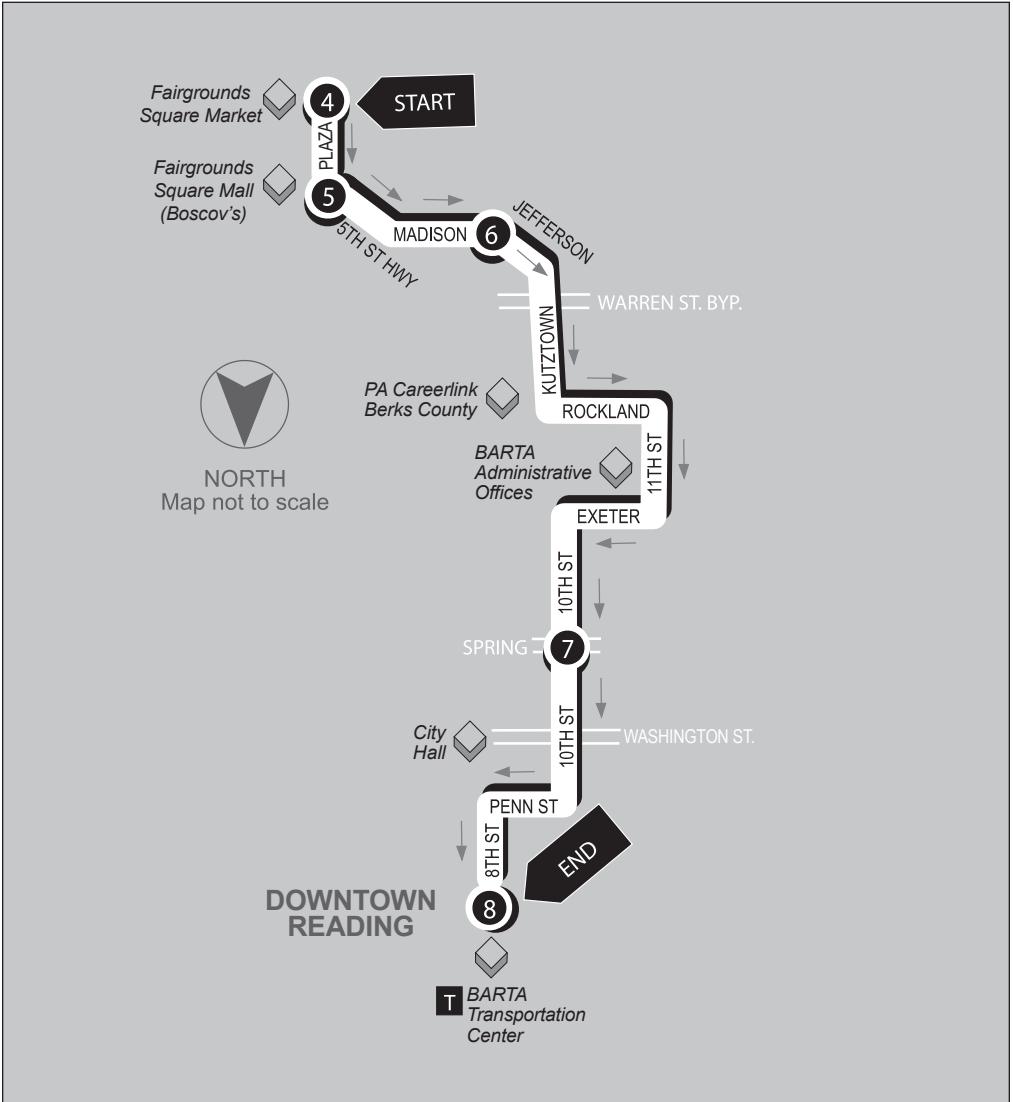

FAIRGROUNDS SQUARE MARKET

ROUTE 2

Inbound

Fairgrounds Square Market to BARTA Transportation Center

Service to: Fairgrounds Sq. Market • Fairgrounds Sq. Mall • CareerLink • BARTA Admin. Offices

4
BUS STARTS
 Fairgrounds
 Square Market

5
BUS LEAVES
 Fairgrounds
 Sq. Mall
 (Bosco's)

6
BUS LEAVES
 Madison Ave.
 and Jefferson St.

7
BUS LEAVES
 10th St. and
 Spring St.

8
BUS ENDS
 BARTA
 Transportation Ctr.
 BTC Stop #8

FRIDAYS & SATURDAYS ONLY

AM	10:55		11:00	11:05	11:13	11:30
	11:55	PM	12:00	12:05	12:13	12:30
PM	12:55		1:00	1:05	1:13	1:30
	1:55		2:00	2:05	2:13	2:30

FAIRGROUNDS SQUARE MARKET

Outbound

BARTA Transportation Center to Fairgrounds Square Market

BUS ENDS
Fairgrounds
Square Market

FRIDAYS & SATURDAYS ONLY

AM	10:30	10:37	10:45	10:55
	11:30	11:37	11:45	11:55
PM	12:30	12:37	12:45	12:55
	1:30	1:37	1:45	1:55