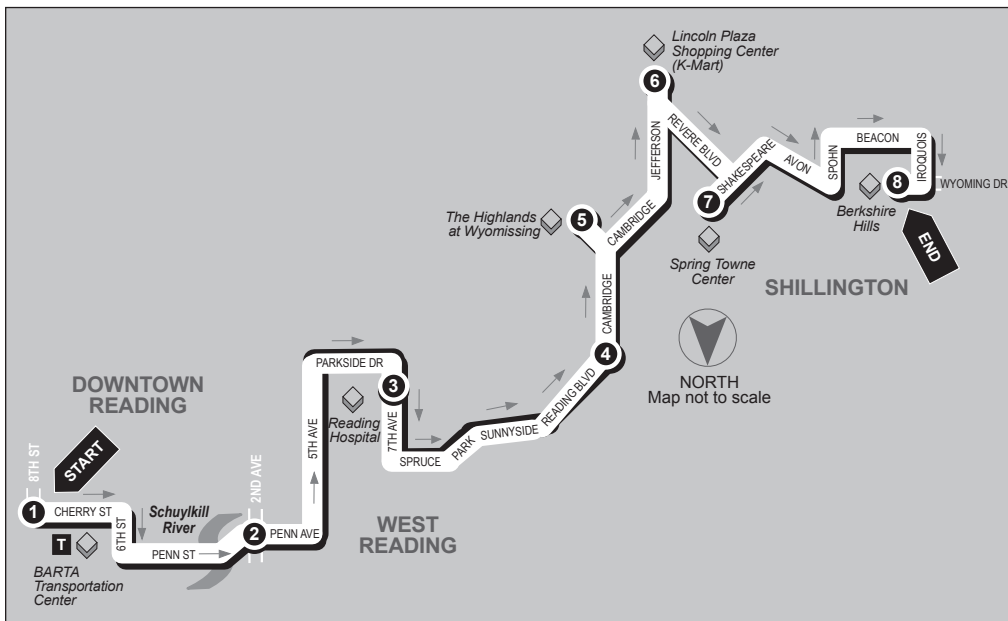

## Inbound

Berkshire Hills to BARTA Transportation Center

**Service to:** Berkshire Hills • Spring Towne Center • Lincoln Plaza • Highlands at Wyomissing • Reading Blvd • Reading Hospital • West Reading

# ROUTE 12 LINCOLN PARK VIA READING HOSPITAL

## Outbound

BARTA Transportation Center to Berkshire Hills

**Service to:** West Reading • Reading Hospital • Reading Blvd • Highlands at Wyomissing  
Lincoln Plaza • Spring Towne Center • Berkshire Hills

- 1
- 2
- 3
- 4
- 5
- 6
- 7
- 8

	<b>1</b>	<b>2</b>	<b>3</b>	<b>4</b>	<b>5</b>	<b>6</b>	<b>7</b>	<b>8</b>
<b>BUS STARTS</b>	BARTA Trans. Ctr. BTC Stop #2							
<b>BUS LEAVES</b>		2nd Ave. & Penn Ave.	Reading Hospital (7th Ave. Entrance)	Reading Blvd. and Cambridge Ave.	the Highlands at Wyomissing	Lincoln Plaza Shopping Ctr. (K-Mart)	Spring Towne Center	Berkshire Hills