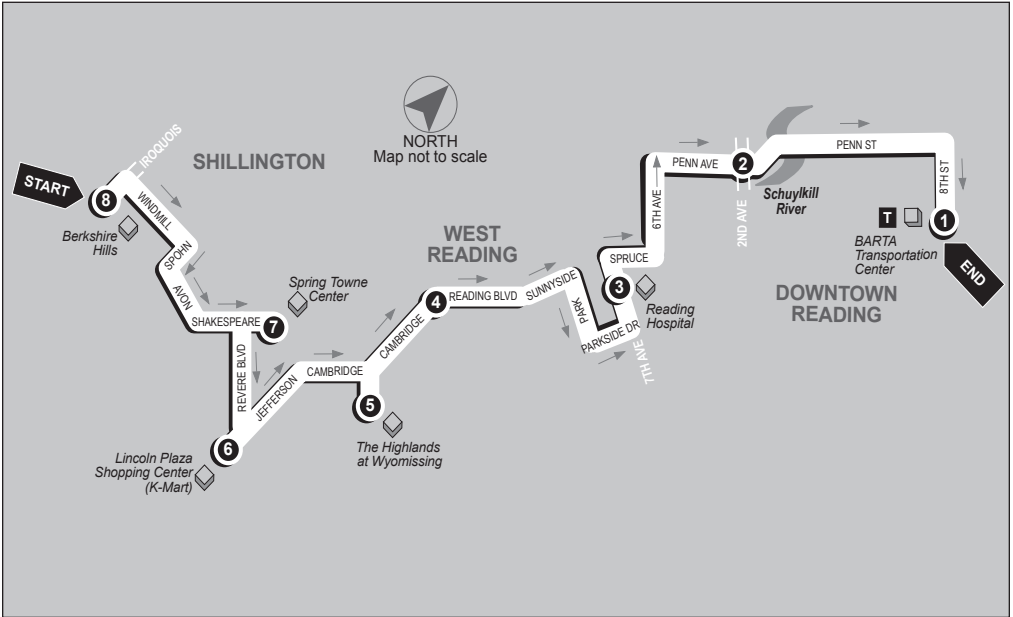

# LINCOLN PARK VIA READING HOSPITAL **12** ROUTE

## Inbound

Berkshire Hills to BARTA Transportation Center

**Service to:** Berkshire Hills • Spring Towne Center • Lincoln Plaza • Highlands at Wyomissing • Reading Blvd • Reading Hospital • West Reading

8	7	6	5	4	3	2	1
<b>BUS STARTS</b>	<b>BUS LEAVES</b>	<b>BUS LEAVES</b>	<b>BUS LEAVES</b>	<b>BUS LEAVES</b>	<b>BUS LEAVES</b>	<b>BUS LEAVES</b>	<b>BUS ENDS</b>
Berkshire Hills	Spring Towne Center	Lincoln Plaza Shopping Ctr. (K-Mart)	the Highlands at Wyomissing	Reading Blvd & Cambridge Ave.	Reading Hospital (7th Ave. Entrance)	2nd Ave. & Penn Ave.	BARTA Trans. Ctr. BTC Stop #2

# ROUTE 12 LINCOLN PARK VIA READING HOSPITAL