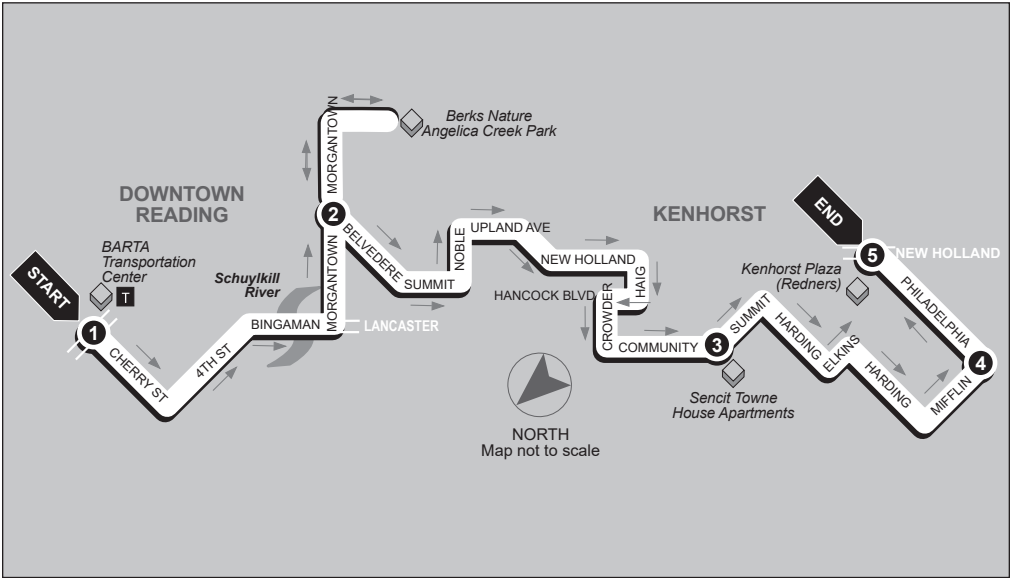

ROUTE 9

GRILL VIA KENHORST

Outbound

BARTA Transportation Center to Kenhorst Plaza (Redners)

Service to: South Reading • Kenhorst

Kenhorst Plaza • Sencit Towne House Apartments

1

BUS STARTS
BARTA
Transportation Center
BTC Stop #4

2

BUS LEAVES
Belvedere Ave. and
Morgantown Rd.

3

BUS LEAVES
Sencit Towne
House Apartments

4

BUS LEAVES
Philadelphia Ave.
and Mifflin Blvd.

5

BUS ENDS
Kenhorst Plaza
(Redner's)

A - Trips serve Berks Nature

GRILL VIA KENHORST

9 ROUTE

Inbound

Kenhorst Plaza (Redners) to BARTA Transportation Center

Service to: Kenhorst Plaza • Kenhorst • Alvernia University • South Reading

6

BUS STARTS
Kenhorst Plaza
(Redner's)

A - Trips serve Berks Nature