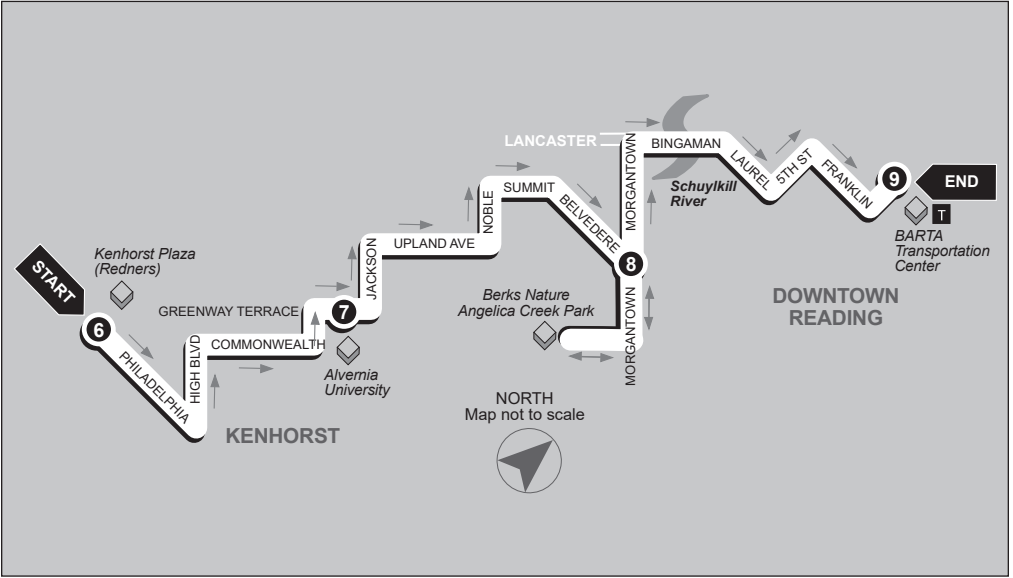

ROUTE 9

GRILL VIA KENHORST

Outbound

BARTA Transportation Center to Kenhorst Plaza (Redners)

Service to: South Reading • Kenhorst

Kenhorst Plaza • Sencit Towne House Apartments

1

BUS STARTS
BARTA
Transportation Center
BTC Stop #4

2

BUS LEAVES
Belvedere Ave. and
Morgantown Rd.

3

BUS LEAVES
Sencit Towne
House Apartments

4

BUS LEAVES
Philadelphia Ave.
and Mifflin Blvd.

5

BUS ENDS
Kenhorst Plaza
(Redner's)

A - Trips serve Berks Nature

GRILL VIA KENHORST

9 ROUTE

Inbound

Kenhorst Plaza (Redners) to BARTA Transportation Center

Service to: Kenhorst Plaza • Kenhorst • Alvernia University • South Reading

6

BUS STARTS
Kenhorst Plaza
(Redner's)

7

BUS LEAVES
Alvernia
University

8

BUS LEAVES
Belvedere Ave. and
Morgantown Rd.

9

BUS ENDS
BARTA
Transportation Ctr.
BTC Stop #4

WEEKDAYS

AM	6:12	6:17	6:21	6:45
	7:12	7:17	7:21	7:45
	8:12	8:17	A8:21	8:45
	9:12	9:17	A9:21	9:45
	10:12	10:17	A10:21	10:45
	11:12	11:17	A11:21	11:45
PM	12:12	12:17	A12:21	12:45
	1:12	1:17	A1:21	1:45
	2:12	2:17	A2:21	2:45
	3:12	3:17	A3:21	3:45
	4:12	4:17	A4:21	4:45
	5:12	5:17	A5:21	5:45
	6:12	6:17	A6:21	6:45