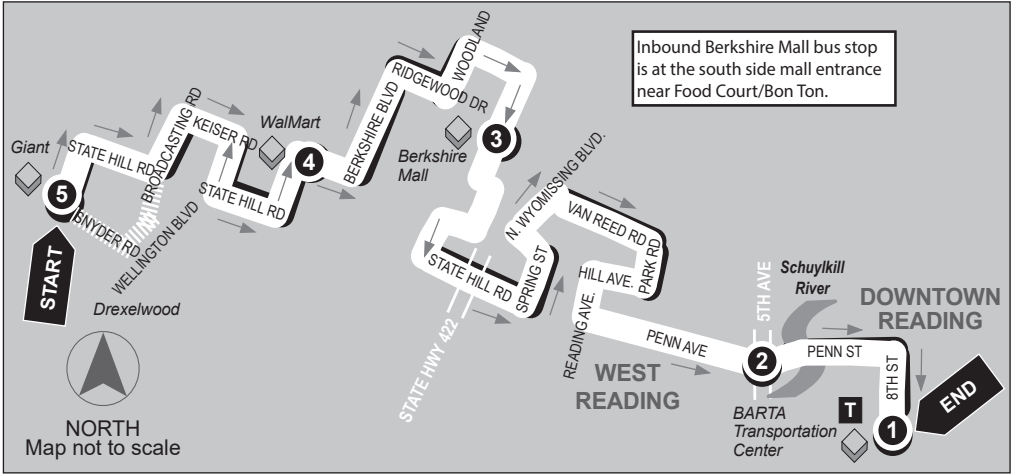

BERKSHIRE MALL - WEEKDAYS & SATURDAYS

ROUTE 15

Inbound

Berkshire Mall to BARTA Transportation Center

Service to: Berkshire Mall • Berkshire Square • State Hill Road • VF Outlets • West Reading

5

BUS STARTS

State Hill Rd.

Giant

●

Does Bus

serve
Drexelwood?

4

BUS LEAVES

Berkshire Square

Wal-Mart

3

BUS LEAVES

Berkshire Mall

South/Bon Ton

2

BUS LEAVES

5th Ave &

Penn Ave.

1

BUS ENDS

BARTA Transportation Ctr.

BTC Stop #1

WEEKDAYS AND SATURDAYS

AM	6:10	No	6:25	6:35	6:43	7:00
	6:40	No	6:55	7:05	7:13	7:30
	7:10	No	7:25	7:35	7:43	8:00
	7:40	No	7:55	8:05	8:15	8:30
	8:10	No	8:25	8:35	8:45	9:00
	8:40	No	8:55	9:05	9:15	9:30
	9:10	Yes	9:25	9:35	9:45	10:00
	9:40	Yes	9:55	10:05	10:15	10:30
	10:10	Yes	10:25	10:35	10:45	11:00
	10:40	Yes	10:55	11:05	11:15	11:30
	11:10	Yes	11:25	11:35	11:45	PM 12:00
	11:40	Yes	11:55	PM 12:05	12:15	12:30
PM	12:10	Yes	12:25	12:35	12:45	1:00
	12:40	Yes	12:55	1:05	1:15	1:30
	1:10	Yes	1:25	1:35	1:45	2:00
	1:40	Yes	1:55	2:05	2:15	2:30
	2:10	Yes	2:25	2:35	2:45	3:00
	2:40	Yes	2:55	3:05	3:15	3:30
	3:10	No	3:25	3:35	3:45	4:00
	3:40	No	3:55	4:05	4:15	4:30
	4:10	No	4:25	4:35	4:45	5:00
	4:40	No	4:55	5:05	5:15	5:30
	5:10	No	5:25	5:35	5:45	6:00
	5:40	No	5:55	6:05	6:15	6:30
	6:10	No	6:20	6:30	6:40	6:50
	-----	No	6:25	6:35	6:45	7:00
	-----	No	7:25	7:35	7:45	8:00
	-----	No	8:25	8:35	8:45	9:00
	-----	No	9:25	9:35	9:45	10:00
	-----	No	10:25	10:35	10:45	11:00