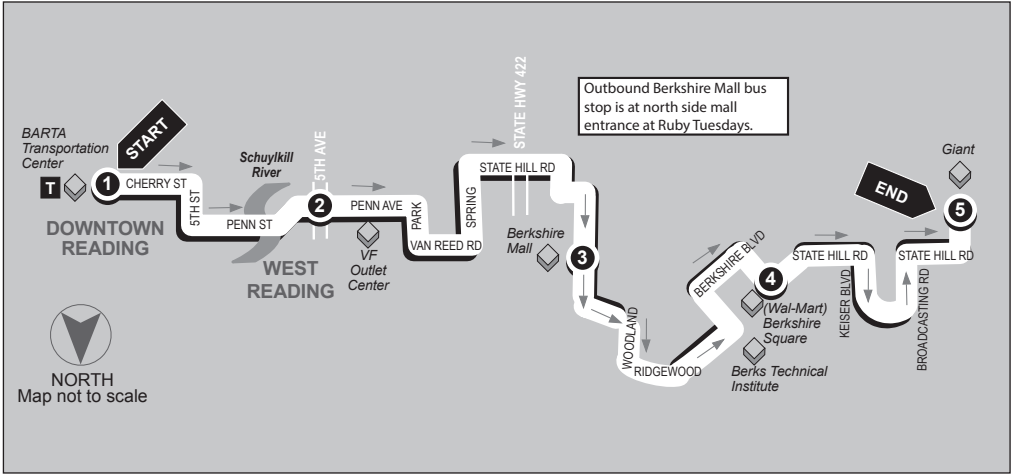

Berkshire Mall

South/Bon Ton

**2**

**BUS LEAVES**

5th Ave &

Penn Ave.

**1**

**BUS ENDS**

BARTA Transportation Ctr.

BTC Stop #1

# ROUTE 15 BERKSHIRE MALL - WEEKDAYS & SATURDAYS

## Outbound

BARTA Transportation Center to Berkshire Mall

Service to: West Reading • VF Outlets • State Hill Road  
Berkshire Square • Berkshire Mall

1	2	3	4	5
<b>BUS STARTS</b>	<b>BUS LEAVES</b>	<b>BUS LEAVES</b>	<b>BUS LEAVES</b>	<b>BUS ENDS</b>
BARTA Transportation Ctr. BTC Stop #1	5th Ave. & Penn Ave.	Berkshire Mall Ruby Tuesdays	Berkshire Square Wal-Mart	State Hill Rd. Giant