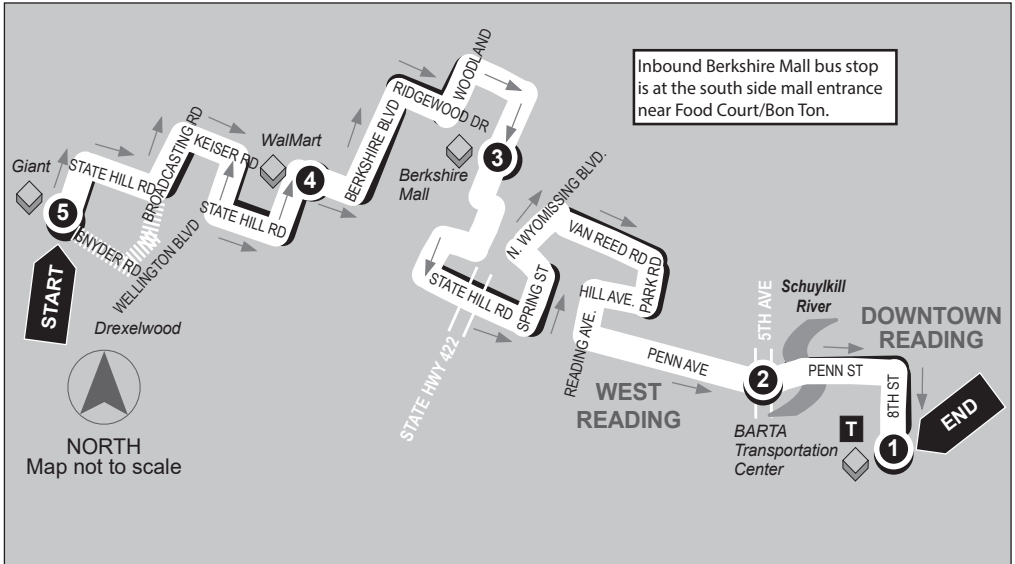

BERKSHIRE MALL - SUNDAYS

15 ROUTE

Inbound

Berkshire Mall to BARTA Transportation Center

Service to: Berkshire Mall • Berkshire Square • VF Outlets • West Reading

5

BUS STARTS
State Hill Rd.
Giant

●

Does Bus
serve
Drexelwood?

4

BUS LEAVES
Berkshire Square
Wal-Mart

3

BUS LEAVES
Berkshire Mall
South/Bon Ton

2

BUS LEAVES
5th Ave &
Penn Ave.

1

ROUTE 15

BERKSHIRE MALL - SUNDAYS

Outbound

BARTA Transportation Center to Berkshire Mall

Service to: West Reading • VF Outlets •
Berkshire Square • Berkshire Mall

1

BUS STARTS

BARTA
Transportation Ctr.
BTC Stop #1

Berkshire Square
Wal-Mart

5

BUS ENDS

State Hill Rd.
Giant

SUNDAYS

AM	10:00	10:10	10:20	10:25	10:40
	10:30	10:40	10:50	10:55	11:10
	11:30	11:40	11:50	11:55	-----
PM	12:00	12:10	12:20	12:25	12:40
	12:30	12:40	12:50	12:55	1:10
	1:30	1:40	1:50	1:55	-----
	2:00	2:10	2:20	2:25	-----
	2:30	2:40	2:50	2:55	-----
	3:00	3:10	3:20	3:25	-----
	3:30	3:40	3:50	3:55	-----
	4:00	4:10	4:20	4:25	-----
	4:30	4:40	4:50	4:55	-----
	5:30	5:40	5:50	5:55	-----