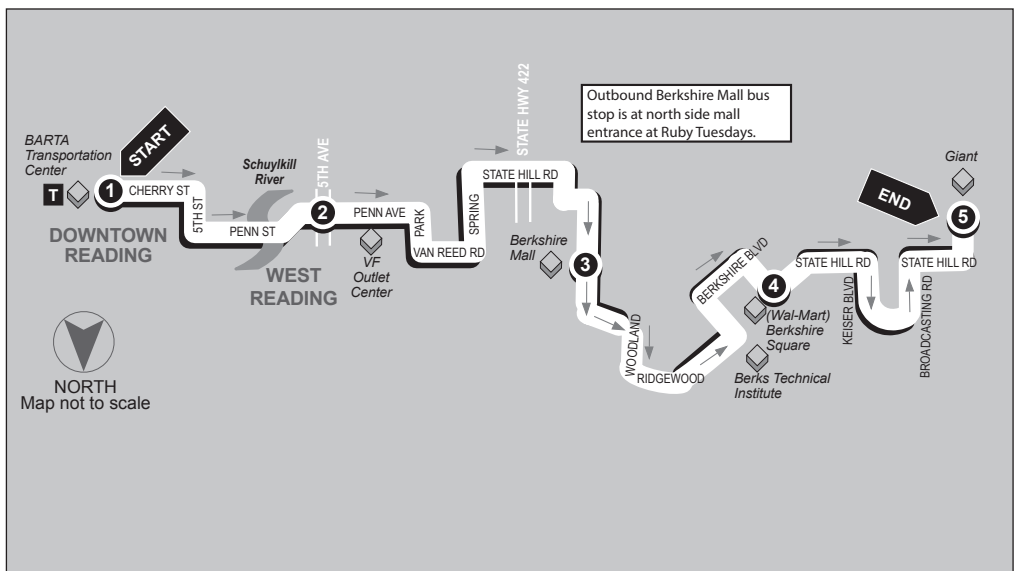

BERKSHIRE MALL - SUNDAYS

15 ROUTE

Inbound

Berkshire Mall to BARTA Transportation Center

Service to: Berkshire Mall • Berkshire Square • VF Outlets • West Reading

5

BUS STARTS
State Hill Rd.
Giant

●

ROUTE 15

BERKSHIRE MALL - SUNDAYS

Outbound

BARTA Transportation Center to Berkshire Mall

Service to: West Reading • VF Outlets •
Berkshire Square • Berkshire Mall

1

BUS STARTS

BARTA
Transportation Ctr.
BTC Stop #1

2

BUS LEAVES

5th Ave. &
Penn Ave.

3

BUS LEAVES

Berkshire Mall
Ruby Tuesdays

4

BUS LEAVES

Berkshire Square
Wal-Mart

5

BUS ENDS

State Hill Rd.
Giant

SUNDAYS

AM	10:00	10:10	10:20	10:25	10:40
	10:30	10:40	10:50	10:55	11:10
	11:30	11:40	11:50	11:55	-----
PM	12:00	12:10	12:20	12:25	12:40
	12:30	12:40	12:50	12:55	1:10
	1:30	1:40	1:50	1:55	-----
	2:00	2:10	2:20	2:25	-----
	2:30	2:40	2:50	2:55	-----
	3:00	3:10	3:20	3:25	-----
	3:30	3:40	3:50	3:55	-----
	4:00	4:10	4:20	4:25	-----
	4:30	4:40	4:50	4:55	-----
	5:30	5:40	5:50	5:55	-----