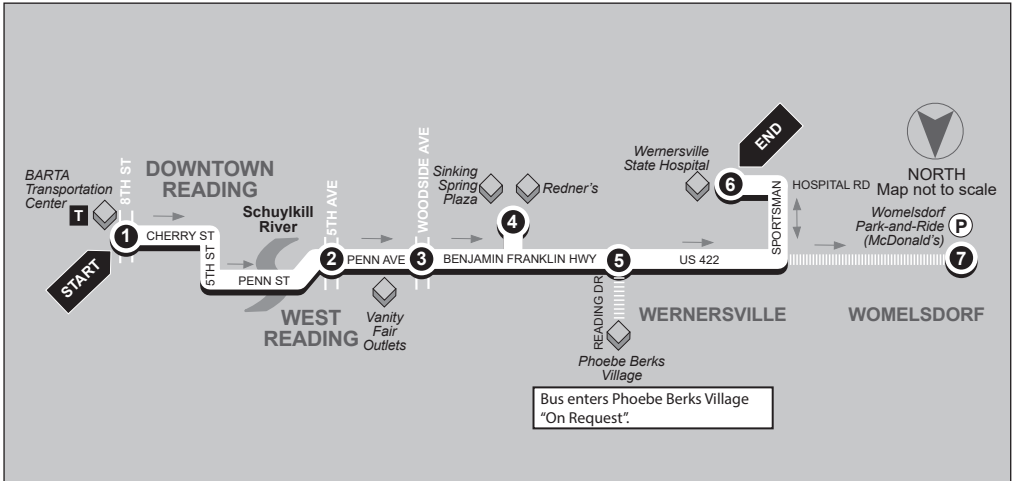

# ROUTE 14 WERNERSVILLE VIA SINKING SPRING SATURDAY

## Outbound

BARTA Transportation Center to Wernersville State Hospital

**Service to:** West Reading • Vanity Fair Outlets • Sinking Spring Plaza • Redners  
Phoebe Berks Village (Upon Request) • Wernersville Hospital • Womelsdorf Park-N-Ride

### Inbound

Wernersville State Hospital to BARTA Transportation Center

**Service to:** Womelsdorf Park-N-Ride • Wernersville Hospital • Phoebe Berks Village (Upon Request) • Redners • Sinking Spring Plaza • Vanity Fair Outlets • West Reading

- 7**

Does Bus start at Womelsdorf Park-N-Ride (McDonald's)?
- 6**

**BUS STARTS**  
Wernersville State Hospital
- 5**

**BUS LEAVES**  
Rt. 422 & Reading Dr.
- 4**

**BUS LEAVES**  
Sinking Spring Plaza
- 3**