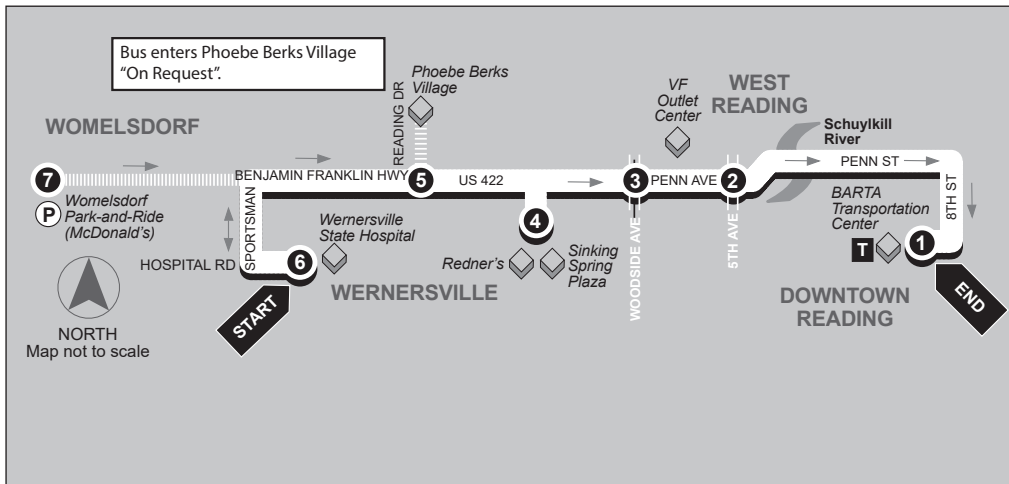

## Outbound

BARTA Transportation Center to Wernersville State Hospital

**Service to:** West Reading • Vanity Fair Outlets • Sinking Spring Plaza • Redners  
Phoebe Berks Village (Upon Request) • Wernersville Hospital • Womelsdorf Park-N-Ride

# WERNERSVILLE VIA SINKING SPRING 14 ROUTE

### Inbound

Wernersville State Hospital to BARTA Transportation Center

**Service to:** Womelsdorf Park-N-Ride • Wernersville Hospital • Phoebe Berks Village (Upon Request) • Redners • Sinking Spring Plaza • Vanity Fair Outlets • West Reading

- 7**

Does Bus start at Womelsdorf Park-N-Ride (McDonald's)?
- 6**

**BUS STARTS**  
Wernersville State Hospital
- 5**

**BUS LEAVES**  
Rt. 422 & Reading Dr.
- 4**

**BUS LEAVES**  
Sinking Spring Plaza
- 3**