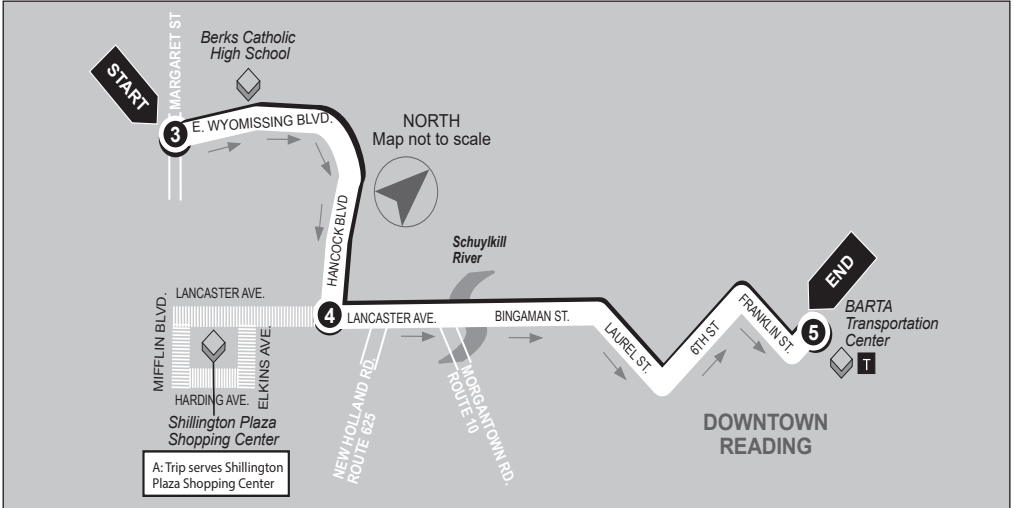

BROOKLINE - SATURDAY & SUNDAY

ROUTE 10

Inbound

Wyomissing Blvd and Margaret St to BARTA Transportation Center

Service to: Oakbrook • Brookline Plaza • Lancaster Ave • South Reading

3

BUS STARTS
E. Wyomissing Blvd.
and Margaret St.

4

BUS LEAVES
Lancaster Ave. and
Hancock Blvd.

5

BUS ENDS
BARTA
Transportation Ctr.
BTC Stop #6

SATURDAY

AM	6:45	6:48	7:00
	7:20	7:25	7:45
	8:05	8:10	8:30
	8:50	8:55	9:15
	9:35	9:38	10:00
	10:20	10:23	10:45
	11:05	11:08	11:30
PM	11:50	11:53	12:15
	12:35	12:38	1:00
	1:20	1:23	1:45
	2:05	2:08	2:30
	2:50	2:53	3:15
	3:35	3:38	4:00
	4:20	4:25	4:45
	5:05	5:10	5:30
	5:45	5:48	6:00
	6:15	6:18	6:30
	A6:55	6:58	7:10
	A7:55	7:58	8:10
	A8:55	8:58	9:10
A9:55	9:58	10:10	

SUNDAY

AM	11:50	11:55	PM 12:15
PM	1:07	1:12	1:30
	2:22	2:27	2:45
	3:37	3:42	4:00
	4:52	4:57	5:15
	6:05	6:10	6:30
	6:45	6:48	7:00

A - Trips serve Shillington Plaza

Approved 1-5-2026

ROUTE 10 BROOKLINE - SATURDAY & SUNDAY

Outbound

BARTA Transportation Center to Wyomissing Blvd and Margaret St

Service to: South Reading • Lancaster Ave • Brookline Plaza • Oakbrook

1

BUS STARTS
BARTA
Transportation Ctr.
BTC Stop #6

2

BUS LEAVES
Brookline Plaza
and Lancaster Ave.