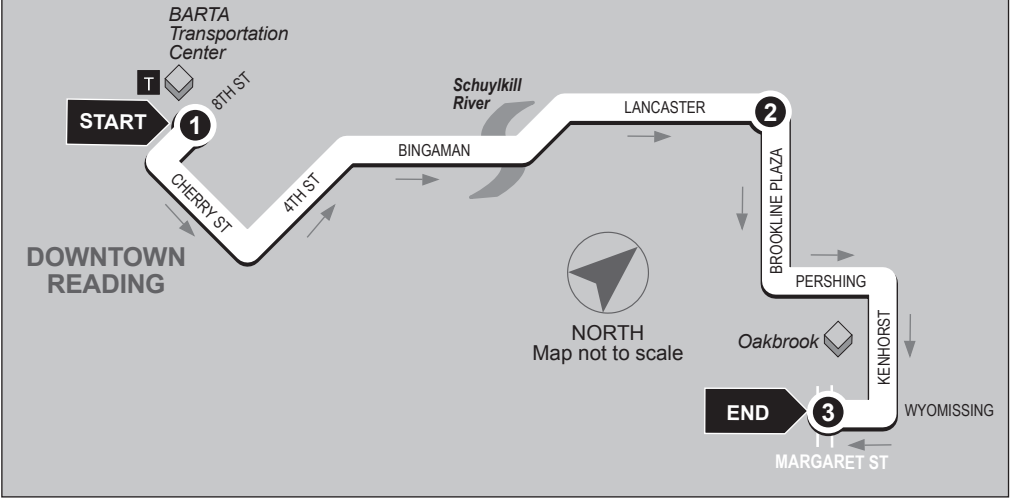

BROOKLINE - SATURDAY & SUNDAY

ROUTE 10

Inbound

Wyomissing Blvd and Margaret St to BARTA Transportation Center

Service to: Oakbrook • Brookline Plaza • Lancaster Ave • South Reading

3

BUS STARTS
E. Wyomissing Blvd.
and Margaret St.

4

BUS LEAVES
Lancaster Ave. and
Hancock Blvd.

5

BUS ENDS
BARTA
Transportation Ctr.
BTC Stop #6

SATURDAY

AM	6:45	6:48	7:00
	7:20	7:25	7:45
	8:05	8:10	8:30
	8:50	8:55	9:15
	9:35	9:38	10:00
	10:20	10:23	10:45
	11:05	11:08	11:30
PM	11:50	11:53	12:15
	12:35	12:38	1:00
	1:20	1:23	1:45
	2:05	2:08	2:30
	2:50	2:53	3:15
	3:35	3:38	4:00
	4:20	4:25	4:45
	5:05	5:10	5:30
	5:45	5:48	6:00
	6:15	6:18	6:30
	A6:55	6:58	7:10
	A7:55	7:58	8:10
	A8:55	8:58	9:10
A9:55	9:58	10:10	

SUNDAY

AM	11:50	11:55	PM 12:15
PM	1:07	1:12	1:30
	2:22	2:27	2:45
	3:37	3:42	4:00
	4:52	4:57	5:15
	6:05	6:10	6:30
	6:45	6:48	7:00

A - Trips serve Shillington Plaza

Approved 1-5-2026

ROUTE 10 BROOKLINE - SATURDAY & SUNDAY

Outbound

BARTA Transportation Center to Wyomissing Blvd and Margaret St

Service to: South Reading • Lancaster Ave • Brookline Plaza • Oakbrook

1

BUS STARTS
BARTA
Transportation Ctr.
BTC Stop #6

2

BUS LEAVES
Brookline Plaza
and Lancaster Ave.