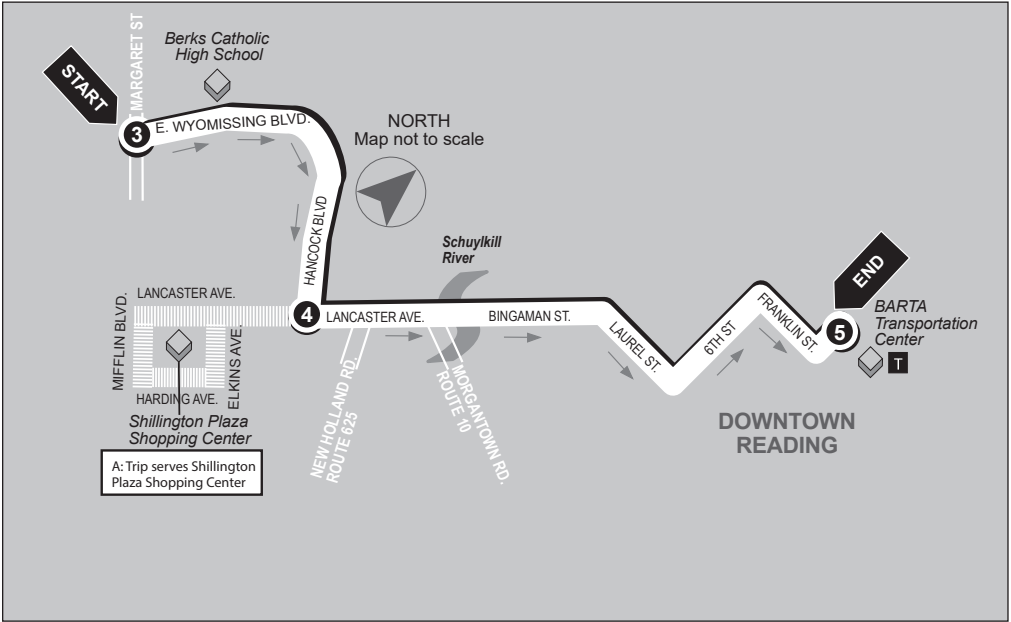

# 10 ROUTE

## Inbound

Wyomissing Blvd and Margaret St to BARTA Transportation Center

**Service to:** Oakbrook • Brookline Plaza • Lancaster Ave • South Reading

**3**

**BUS STARTS**  
E. Wyomissing Blvd.  
and Margaret St.

**4**

**Bus Leaves**  
Lancaster Ave.  
and Hancock Blvd.

**5**

**BUS ENDS**  
BARTA  
Transportation Ctr.  
BTC Stop #6

**2**

**BUS LEAVES**  
Brookline Plaza  
and Lancaster Ave.

**3**

**BUS ENDS**  
E. Wyomissing Blvd.  
and Margaret St.

**WEEKDAYS**

AM 5:30	5:37	5:45
6:00	6:07	6:15
6:30	6:37	6:45
7:00	7:10	7:20
7:45	7:55	8:05
8:30	8:40	8:50
9:15	9:23	9:35
10:00	10:08	10:20
10:45	10:52	11:05
11:30	11:38	11:50
PM 12:15	12:23	12:35
1:00	1:08	1:20
1:45	1:53	2:05
2:30	2:38	2:50
3:15	3:23	3:35
4:00	4:10	4:20
4:45	4:55	5:05
5:30	5:37	5:45
6:00	6:07	6:15
6:40	6:47	6:55
7:45	7:47	7:55
8:45	8:47	8:55
9:40	9:47	9:55