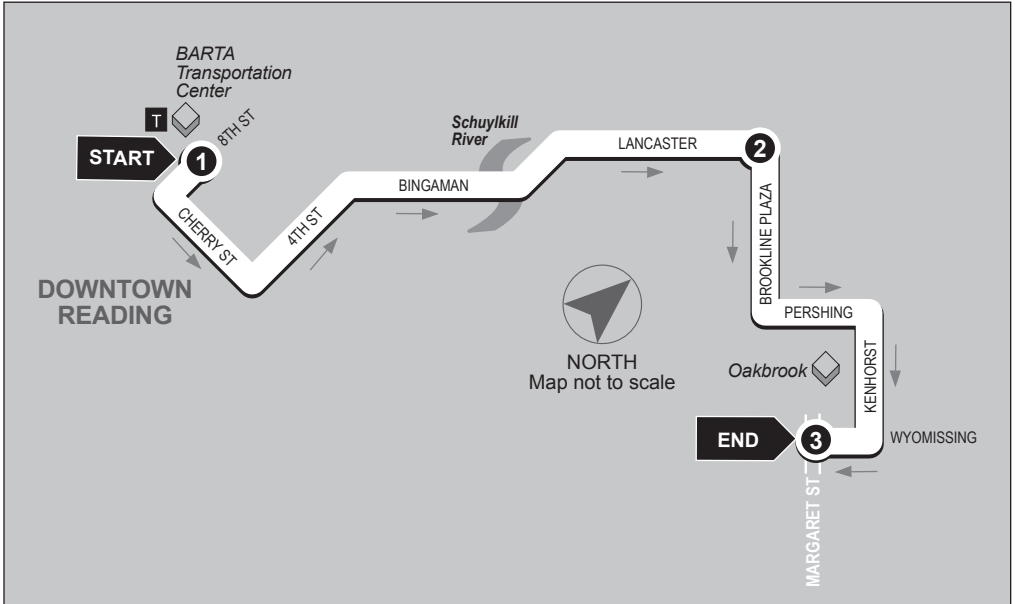

# 10 ROUTE

## Inbound

Wyomissing Blvd and Margaret St to BARTA Transportation Center

**Service to:** Oakbrook • Brookline Plaza • Lancaster Ave • South Reading

**3**

**BUS STARTS**  
E. Wyomissing Blvd.  
and Margaret St.

A - Trips serve Shillington Plaza

**Outbound**

BARTA Transportation Center to Wyomissing Blvd and Margaret St

**Service to:** South Reading • Lancaster Ave • Brookline Plaza • Oakbrook

**1**

**BUS STARTS**  
BARTA  
Transportation Ctr.  
BTC Stop #6

**2**

**BUS LEAVES**  
Brookline Plaza  
and Lancaster Ave.

**3**

**BUS ENDS**  
E. Wyomissing Blvd.  
and Margaret St.

**WEEKDAYS**

AM 5:30	5:37	5:45
6:00	6:07	6:15
6:30	6:37	6:45
7:00	7:10	7:20
7:45	7:55	8:05
8:30	8:40	8:50
9:15	9:23	9:35
10:00	10:08	10:20
10:45	10:52	11:05
11:30	11:38	11:50
PM 12:15	12:23	12:35
1:00	1:08	1:20
1:45	1:53	2:05
2:30	2:38	2:50
3:15	3:23	3:35
4:00	4:10	4:20
4:45	4:55	5:05
5:30	5:37	5:45
6:00	6:07	6:15
6:40	6:47	6:55
7:45	7:47	7:55
8:45	8:47	8:55
9:40	9:47	9:55