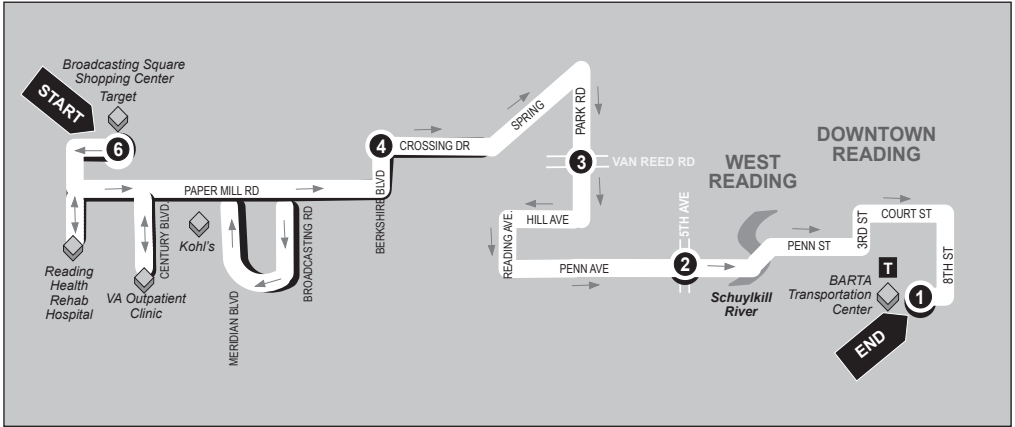

BROADCASTING SQUARE - SUNDAYS

ROUTE 16

Inbound

Broadcasting Square to BARTA Transportation Center

Service to: *Broadcasting Square • Paper Mill Rd • VF Outlets • West Reading*

6

BUS STARTS
Broadcasting Sq.
Shopping Ctr.
Target

4

BUS LEAVES
Crossing Dr. &
Berkshire Blvd.

3

BUS LEAVES
Park Rd. &
Van Reed Rd.

2

BUS LEAVES
5th Ave. &
Penn Ave.

1

BUS ENDS
BARTA
Transportation Ctr.
BTC Stop #2

ROUTE 16 BROADCASTING SQUARE - SUNDAYS

Outbound

BARTA Transportation Center to Broadcasting Square

Service to: West Reading • VF Outlets • Paper Mill Road
Broadcasting Square • Penn State Berks

1

BUS STARTS
BARTA
Transportation Ctr.
BTC Stop #2

6

BUS ENDS
Broadcasting Sq.
Shopping Ctr.
Target

SUNDAYS

	11:00	11:10	11:15	11:20	11:25	11:30
AM	11:00	11:10	11:15	11:20	11:25	11:30
PM	12:00	12:10	12:15	12:20	12:25	12:30
	1:00	1:10	1:15	1:20	1:25	1:30
	2:00	2:10	2:15	2:20	2:25	2:30
	3:00	3:10	3:15	3:20	3:25	3:30
	4:00	4:10	4:15	4:20	4:25	4:30
	5:00	5:10	5:15	5:20	5:25	5:30
	6:00	6:10	6:15	6:20	6:25	6:30