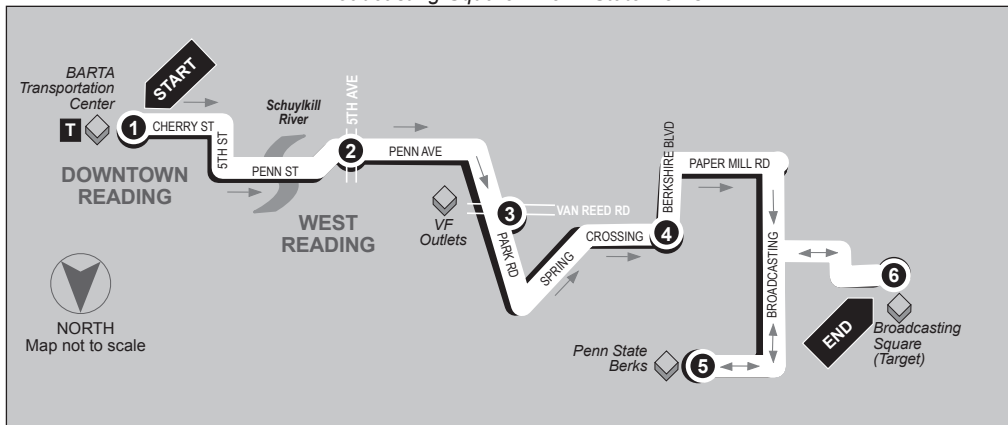

4

BUS LEAVES
Crossing Dr. &
Berkshire Blvd.

3

BUS LEAVES
Park Rd. &
Van Reed Rd.

2

BUS LEAVES
5th Ave. &
Penn Ave.

1

BUS ENDS
BARTA
Transportation Ctr.
BTC Stop #2

ROUTE 16 BROADCASTING SQUARE - SUNDAYS

Outbound

BARTA Transportation Center to Broadcasting Square

Service to: West Reading • VF Outlets • Paper Mill Road
Broadcasting Square • Penn State Berks

1

BUS STARTS
BARTA
Transportation Ctr.
BTC Stop #2

2

BUS LEAVES
5th Ave. &
Penn Ave.

3

BUS LEAVES
Park Rd. &
Van Reed Rd.

4

BUS LEAVES
Crossing Dr. &
Berkshire Blvd.

5

BUS LEAVES
Penn State
Berks

6

BUS ENDS
Broadcasting Sq.
Shopping Ctr.
Target

SUNDAYS

	11:00	11:10	11:15	11:20	11:25	11:30
AM	11:00	11:10	11:15	11:20	11:25	11:30
PM	12:00	12:10	12:15	12:20	12:25	12:30
	1:00	1:10	1:15	1:20	1:25	1:30
	2:00	2:10	2:15	2:20	2:25	2:30
	3:00	3:10	3:15	3:20	3:25	3:30
	4:00	4:10	4:15	4:20	4:25	4:30
	5:00	5:10	5:15	5:20	5:25	5:30
	6:00	6:10	6:15	6:20	6:25	6:30