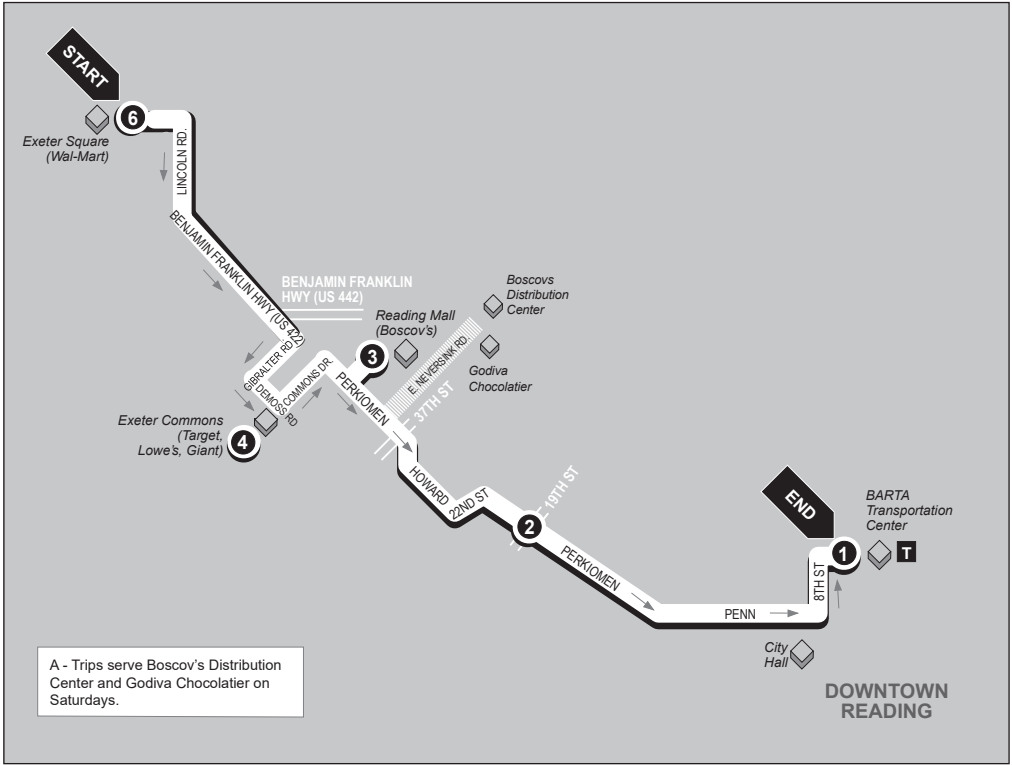

## Inbound

Shelbourne Square to BARTA Transportation Center

**Service to:** Exeter Square (Walmart) • Redners Park-N-Ride • Shellbourne Square • Route 422 East • Exeter Commons Shopping Center • Reading Mall (Boscov's) • Perkiomen Ave

- 6**

**BUS STARTS**  
Exeter Square Mall  
(Wal-Mart)
- 4**

**BUS LEAVES**  
Exeter Commons
- 3**

**BUS LEAVES**  
Reading Mall  
(Boscov's)
- 2**

**BUS LEAVES**  
19th St. &  
Perkiomen Ave.
- 1**

**BUS ENDS**  
BARTA  
Transportation Ctr.  
BTC Stop #5

## Outbound

BARTA Transportation Center to Shelbourne Square

**Service to:** Perkiomen Ave • Reading Mall (Boscov's) • Exeter Commons Shopping Center  
Route 422 East • Shelbourne Square • Redners Park-N-Ride • Exeter Square (Walmart)

<b>1</b>	<b>2</b>	<b>3</b>	<b>4</b>	<b>5</b>	<b>6</b>
<b>BUS STARTS</b> BARTA Transportation Ctr. BTC Stop #5	<b>BUS LEAVES</b> 19th St. & Perkiomen Ave.	<b>BUS LEAVES</b> Reading Mall (Boscov's)	<b>BUS LEAVES</b> Exeter Commons	<b>BUS LEAVES</b> Shelbourne Shopping Center	<b>BUS ENDS</b> Exeter Square Mall (Wal-Mart)