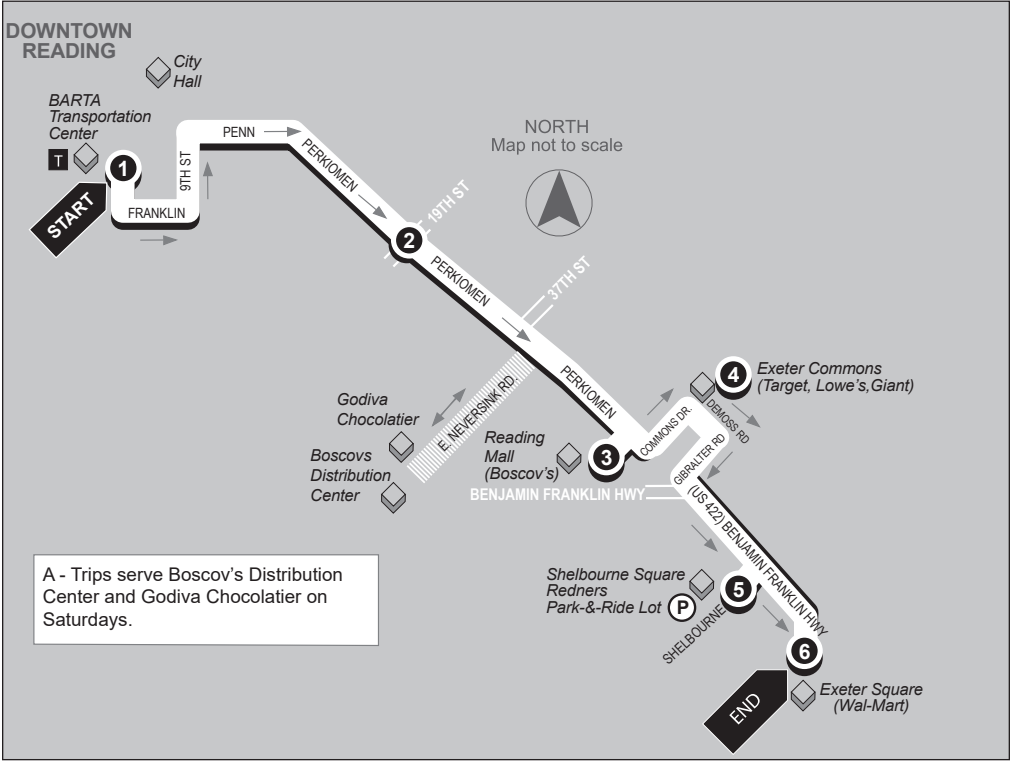

## Inbound

Shelbourne Square to BARTA Transportation Center

**Service to:** Exeter Square (Walmart) • Redners Park-N-Ride • Shellbourne Square • Route 422 East • Exeter Commons Shopping Center • Reading Mall (Boscov's) • Perkiomen Ave

# ROUTE 8 REIFFTON/SHELBOURNE SQ - SATURDAY SUNDAY

## Outbound

BARTA Transportation Center to Shelbourne Square

**Service to:** Perkiomen Ave • Reading Mall (Boscov's) • Exeter Commons Shopping Center  
Route 422 East • Shelbourne Square • Redners Park-N-Ride • Exeter Square (Walmart)

<b>1</b>	<b>2</b>	<b>3</b>	<b>4</b>	<b>5</b>	<b>6</b>
<b>BUS STARTS</b> BARTA Transportation Ctr. BTC Stop #5	<b>BUS LEAVES</b> 19th St. & Perkiomen Ave.	<b>BUS LEAVES</b> Reading Mall (Boscov's)	<b>BUS LEAVES</b> Exeter Commons	<b>BUS LEAVES</b> Shelbourne Shopping Center	<b>BUS ENDS</b> Exeter Square Mall (Wal-Mart)