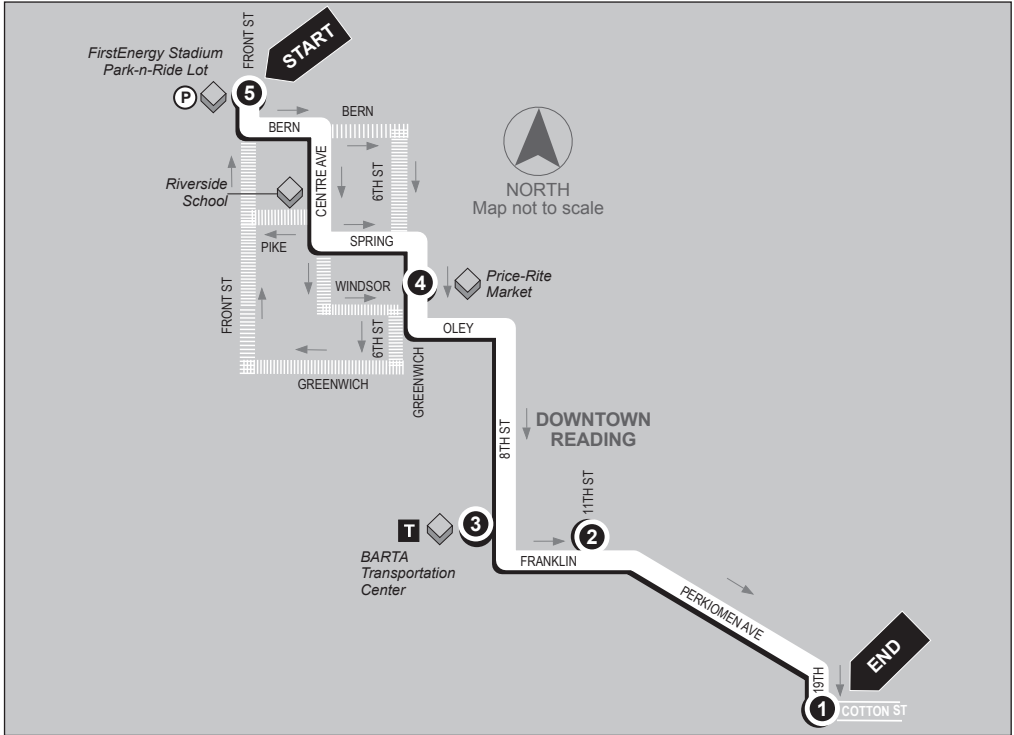

RIVERSIDE/FIRSTENERGY STADIUM/ COTTON ST VIA BTC - WEEKDAYS

ROUTE 19

Inbound

FirstEnergy Stadium (Park-N-Ride) to 19th St and Cotton St

Service to: Cotton St • Downtown Reading • Price-Rite Market •
Riverside School • FirstEnergy Park-n-Ride

School Trips (Operates only when Riverside School is in session.): - Bus departs Riverside School at 2:45 pm & 3:05 pm on Centre Ave and travels via Pike to Front to Bern to 6th to Spring. Trip ends at 6th & Spring St.

Effective 4-1-2024

ROUTE 19 RIVERSIDE/FIRSTENERGY STADIUM/ COTTON ST VIA BTC - WEEKDAYS

Outbound

19th St and Cotton St to FirstEnergy Stadium (Park-n-Ride)

Service to: FirstEnergy Park-n-Ride • Riverside School
Price-Rite Market • Downtown Reading • Cotton St

School Trips: A - Bus travels to school via regular route to 6th St to Windsor St to 5th St to Greenwich St to N. Front St to Perry St to Centre St to school.