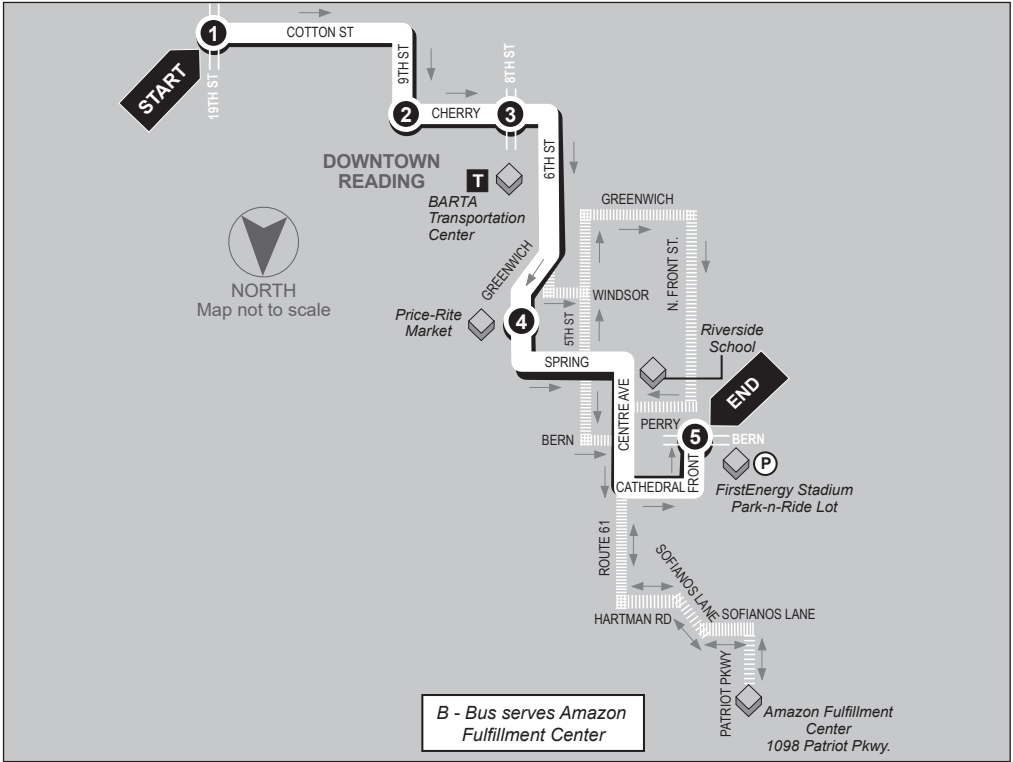

School Trips (Operates only when Riverside School is in session.): - Bus departs Riverside School at 2:45 pm & 3:05 pm on Centre Ave and travels via Pike to Front to Bern to 6th to Spring. Trip ends at 6th & Spring St.

Effective 4-1-2024

ROUTE 19 RIVERSIDE/FIRSTENERGY STADIUM/ COTTON ST VIA BTC - WEEKDAYS

Outbound

19th St and Cotton St to FirstEnergy Stadium (Park-n-Ride)

Service to: FirstEnergy Park-n-Ride • Riverside School
Price-Rite Market • Downtown Reading • Cotton St

B - Bus serves Amazon Fulfillment Center

	1	2	3	4	5
BUS STARTS	19th St. and Cotton St.				
BUS LEAVES		from 9th St. and Cherry St.			
BUS LEAVES			BARTA Transportation Ctr. BTC Stop #8		
BUS LEAVES				Reading Outlet Station/Price-Rite	
BUS ENDS					FirstEnergy Stadium Park-n-Ride

School Trips: A - Bus travels to school via regular route to 6th St to Windsor St to 5th St to Greenwich St to N. Front St to Perry St to Centre St to school.