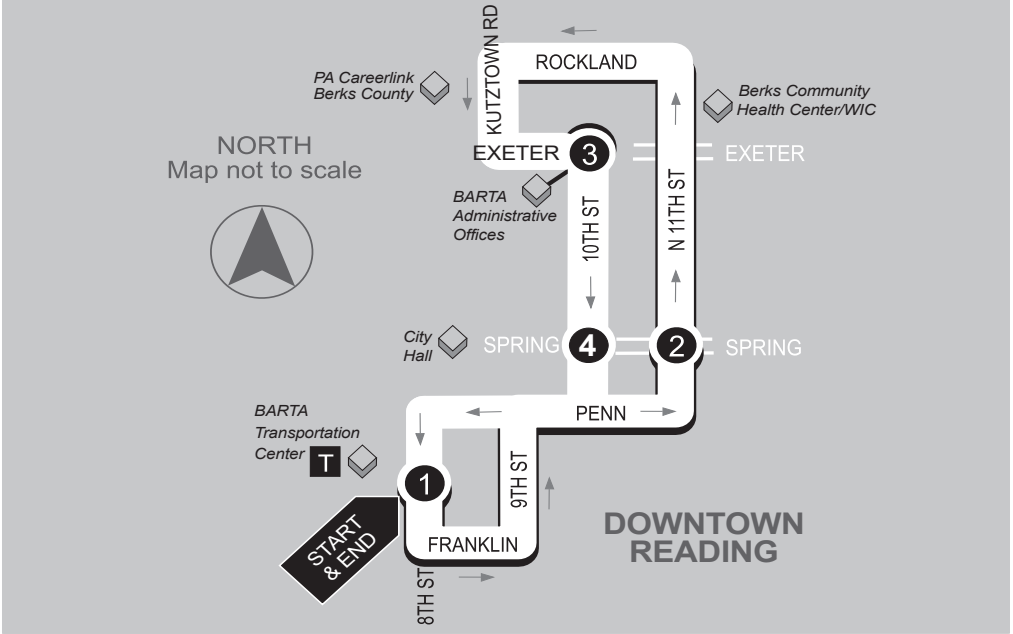

# 4 10TH/11TH STREETS -

**SATURDAY & SUNDAY**

**Outbound & Inbound**

BARTA Transportation Center to 10th Street and Exeter Street

**Service to:** North 11th Street • BARTA Offices • Rockland Plaza • 10th Street • CareerLink

<b>1</b>	<b>2</b>	<b>3</b>	<b>4</b>	<b>1</b>
<b>BUS STARTS</b>	<b>BUS LEAVES</b>	<b>BUS LEAVES</b>	<b>BUS LEAVES</b>	<b>BUS ENDS</b>
BARTA Transportation Ctr. BTC Stop #3	11th St. and Spring St.	10th St. and Exeter St.	10th St. and Spring St.	BARTA Transportation Ctr. BTC Stop #3

**SATURDAY**

<b>AM</b>	--	--	4:45	4:50	4:55
	6:40	6:50	7:00	7:07	7:20
	7:20	7:30	7:40	7:47	8:00
	8:00	8:10	8:20	8:27	8:40
	8:40	8:50	9:00	9:07	9:20
	9:20	9:30	9:40	9:47	10:00
	10:00	10:10	10:20	10:27	10:40
	10:40	10:50	11:00	11:07	11:20
	11:20	11:30	11:40	11:47	<b>PM 12:00</b>
<b>PM</b>	<b>12:00</b>	<b>12:10</b>	<b>12:20</b>	<b>12:27</b>	<b>12:40</b>
	12:40	12:50	1:00	1:07	1:20
	1:20	1:30	1:40	1:47	2:00
	2:00	2:10	2:20	2:27	2:40
	2:40	2:50	3:00	3:07	3:20
	3:20	3:30	3:40	3:47	4:00
	4:00	4:10	4:20	4:27	4:40
	4:40	4:50	5:00	5:07	5:20
	5:20	5:30	5:40	5:47	6:00
	6:00	6:10	6:20	6:27	6:40
	7:00	7:10	7:20	7:27	7:40
	7:40	7:50	8:00	8:07	8:20
	8:20	8:30	8:40	8:47	9:00
	9:00	9:10	9:20	9:27	9:40
	9:40	9:50	10:00	10:07	10:20
	10:20	10:30	10:40	--	--

**SUNDAY**

<b>AM</b>	--	--	11:15	11:19	11:30
<b>PM 12:00</b>		12:06	12:15	12:19	12:30
	1:00	1:06	1:15	1:19	1:30
	2:00	2:06	2:15	2:19	2:30
	3:00	3:06	3:15	3:19	3:30
	4:00	4:06	4:15	4:19	4:30
	5:00	5:06	5:15	5:19	5:30
	6:00	6:06	6:15	6:19	6:30