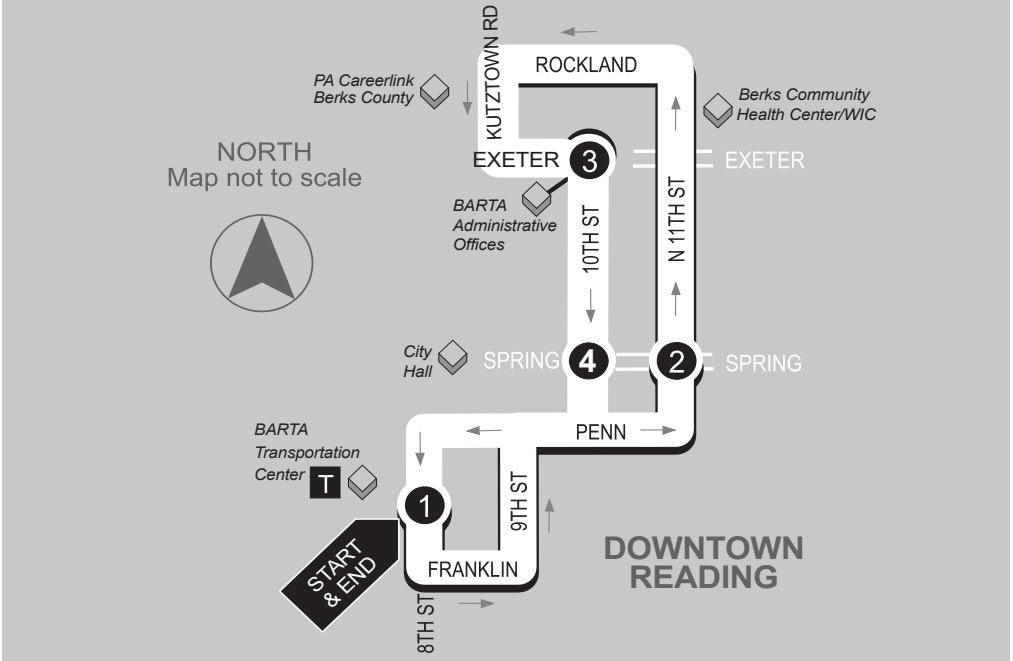

Outbound & Inbound

BARTA Transportation Center to 10th Street and Exeter Street

Service to: North 11th Street • BARTA Offices • Rockland Plaza • 10th Street • CareerLink

1

BUS STARTS
BARTA
Transportation Ctr.
BTC Stop #3

2

BUS LEAVES
11th St. and
Spring St.

3

BUS LEAVES
10th St. and Exeter St.

4

BUS LEAVES
10th St. and
Spring St.

1

BUS ENDS
BARTA
Transportation Ctr.
BTC Stop #3

4 10TH/11TH STREETS -

SATURDAY & SUNDAY

Outbound & Inbound

BARTA Transportation Center to 10th Street and Exeter Street

Service to: North 11th Street • BARTA Offices • Rockland Plaza • 10th Street • CareerLink

1	2	3	4	1
BUS STARTS	BUS LEAVES	BUS LEAVES	BUS LEAVES	BUS ENDS
BARTA Transportation Ctr. BTC Stop #3	11th St. and Spring St.	10th St. and Exeter St.	10th St. and Spring St.	BARTA Transportation Ctr. BTC Stop #3