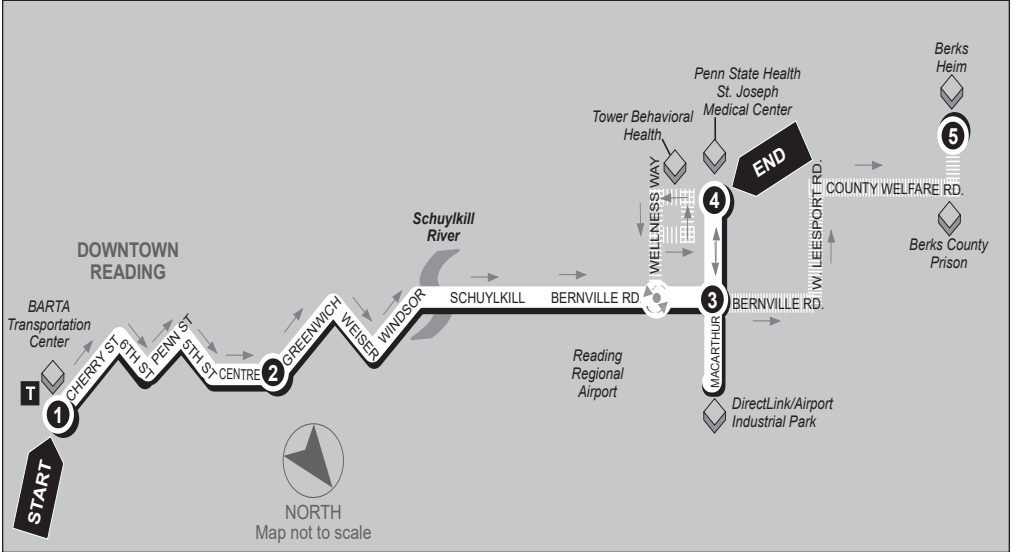

GLENSIDE/AIRPORT/BERKS HEIM

ROUTE 17

Inbound

Airport Industrial Park to BARTA Transportation Center

Service to: Penn State Health St. Joseph Medical Center • Berks Heim Annex • Berks Heim • MacArthur Rd • Schuylkill Ave • Jamestown Village

ROUTE 17 GLENSIDE/AIRPORT/BERKS HEIM

Outbound

BARTA Transportation Center to Airport Industrial Park

Service to: Schuylkill Ave • MacArthur Rd • Berks Heim
Berks Heim Annex • Penn State Health St. Joseph Medical Center

1

BUS STARTS
BARTA
Transportation Ctr.
BTC Stop #9

2

BUS LEAVES
Centre Ave. and
Greenwich St.

3

BUS LEAVES
Airport Industrial Park -
Schuylkill Ave./Bernville
Rd (Rt. 183) and
MacArthur Rd.

**Does Bus
serve
Tower
Behavioral
Health?**