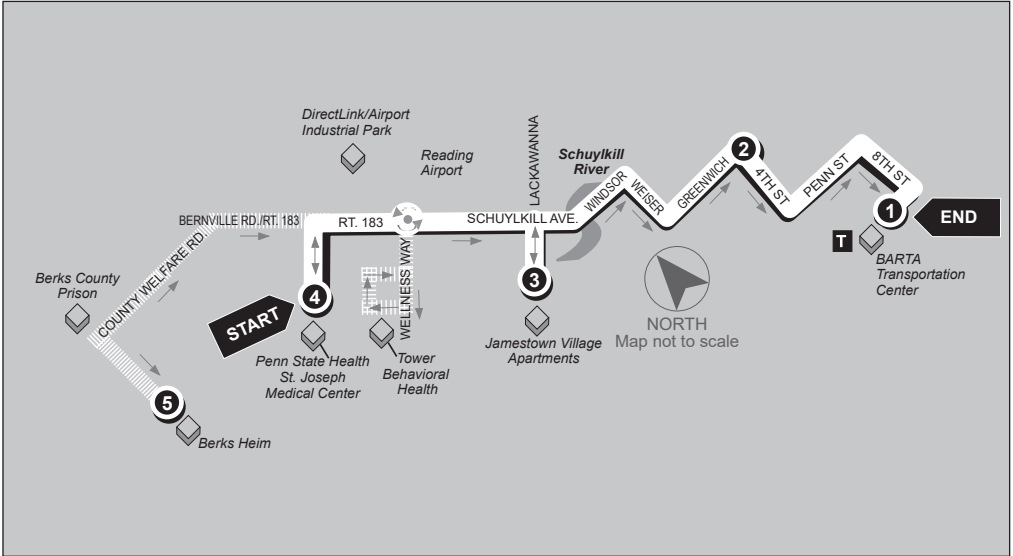

GLENSIDE/AIRPORT/BERKS HEIM

ROUTE 17

Inbound

Airport Industrial Park to BARTA Transportation Center

Service to: Penn State Health St. Joseph Medical Center • Berks Heim Annex • Berks Heim • MacArthur Rd • Schuylkill Ave • Jamestown Village

- | | | | | |
|-----------------------------------|--|--|---|--|
| 5 | 4 | 3 | 2 | 1 |
| Does Bus serve Berks Heim? | BUS STARTS
Penn State Health St. Joseph Medical Center | Does Bus serve Tower Behavioral Health? | BUS LEAVES
Jamestown Village Apartments | BUS LEAVES
4th St. and Greenwich St. |
| | | BUS LEAVES
BARTA Transportation Ctr. BTC Stop #9 | | |

ROUTE 17 GLENSIDE/AIRPORT/BERKS HEIM

Outbound

BARTA Transportation Center to Airport Industrial Park

Service to: Schuylkill Ave • MacArthur Rd • Berks Heim
Berks Heim Annex • Penn State Health St. Joseph Medical Center

1

BUS STARTS
BARTA
Transportation Ctr.
BTC Stop #9

2

BUS LEAVES
Centre Ave. and
Greenwich St.

3

BUS LEAVES
Airport Industrial Park -
Schuylkill Ave./Bernville
Rd (Rt. 183) and
MacArthur Rd.

**Does Bus
serve
Tower
Behavioral
Health?**