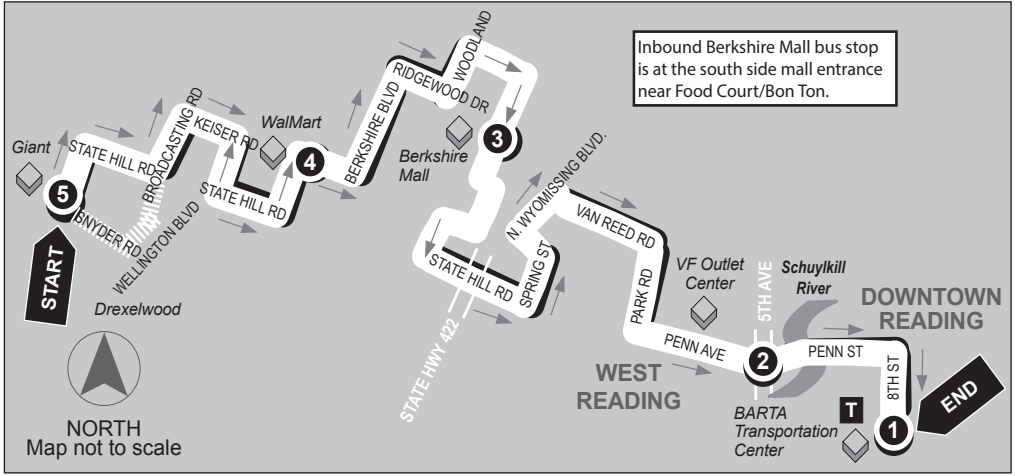

BERKSHIRE MALL - WEEKDAYS & SATURDAYS

15 ROUTE

Inbound

Berkshire Mall to BARTA Transportation Center

Service to: Berkshire Mall • Berkshire Square • State Hill Road • VF Outlets • West Reading

5

BUS STARTS

State Hill Rd.

Giant

●

Does Bus

serve
Drexelwood?

4

BUS LEAVES

Berkshire Square

Wal-Mart

3

BUS LEAVES

Berkshire Mall

South/Bon Ton

2

BUS LEAVES

5th Ave &

Penn Ave.

ROUTE 15 BERKSHIRE MALL - WEEKDAYS & SATURDAYS

Outbound

BARTA Transportation Center to Berkshire Mall

Service to: West Reading • VF Outlets • State Hill Road
Berkshire Square • Berkshire Mall

1	2	3	4	5
BUS STARTS	BUS LEAVES	BUS LEAVES	BUS LEAVES	BUS ENDS
BARTA Transportation Ctr. BTC Stop #1	5th Ave. & Penn Ave.	Berkshire Mall Ruby Tuesdays	Berkshire Square Wal-Mart	State Hill Rd. Giant