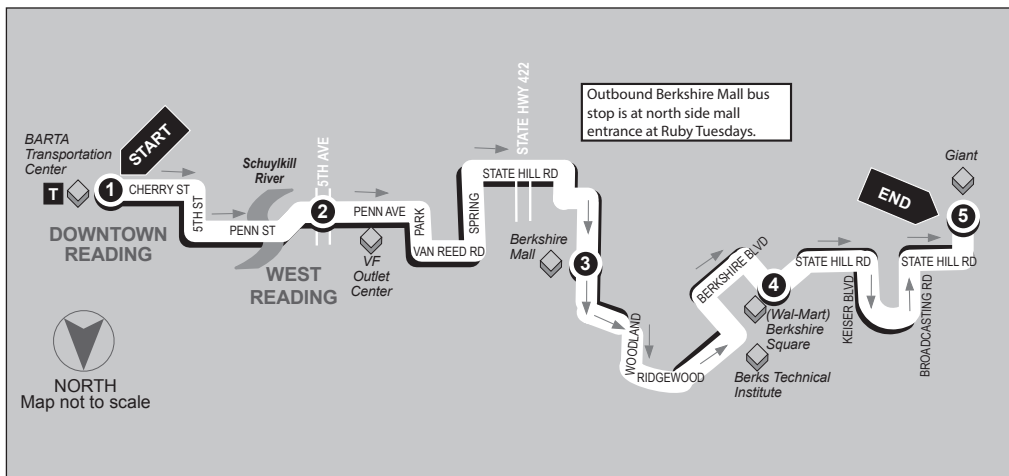

BERKSHIRE MALL - WEEKDAYS & SATURDAYS

15 ROUTE

Inbound

Berkshire Mall to BARTA Transportation Center

Service to: Berkshire Mall • Berkshire Square • State Hill Road • VF Outlets • West Reading

5

BUS STARTS

State Hill Rd.

3

BUS LEAVES

Berkshire Mall

South/Bon Ton

2

BUS LEAVES

5th Ave &

Penn Ave.

1

BUS ENDS

BARTA Transportation Ctr.

BTC Stop #1

WEEKDAYS AND SATURDAYS

	5	Does Bus serve Drexelwood?	4	3	2	1
AM 6:10	No		6:25	6:35	6:45	7:00
6:40	No		6:55	7:05	7:15	7:30
7:10	No		7:25	7:35	7:45	8:00
7:40	No		7:55	8:05	8:15	8:30
8:10	No		8:25	8:35	8:45	9:00
8:40	No		8:55	9:05	9:15	9:30
9:10	Yes		9:25	9:35	9:45	10:00
9:40	Yes		9:55	10:05	10:15	10:30
10:10	Yes		10:25	10:35	10:45	11:00
10:40	Yes		10:55	11:05	11:15	11:30
11:10	Yes		11:25	11:35	11:45	PM 12:00
11:40	Yes		11:55	PM 12:05	12:15	12:30
PM 12:10	Yes		12:25	12:35	12:45	1:00
12:40	Yes		12:55	1:05	1:15	1:30
1:10	Yes		1:25	1:35	1:45	2:00
1:40	Yes		1:55	2:05	2:15	2:30
2:10	Yes		2:25	2:35	2:45	3:00
2:40	Yes		2:55	3:05	3:15	3:30
3:10	No		3:25	3:35	3:45	4:00
3:40	No		3:55	4:05	4:15	4:30
4:10	No		4:25	4:35	4:45	5:00
4:40	No		4:55	5:05	5:15	5:30
5:10	No		5:25	5:35	5:45	6:00
5:40	No		5:55	6:05	6:15	6:30
6:10	No		6:20	6:30	6:40	6:50
--	No		6:25	6:35	6:45	7:00
--	No		7:25	7:35	7:45	8:00
--	No		8:25	8:35	8:45	9:00
--	No		9:25	9:35	9:45	10:00
--	No		10:25	10:35	10:45	11:00

ROUTE 15 BERKSHIRE MALL - WEEKDAYS & SATURDAYS

Outbound

BARTA Transportation Center to Berkshire Mall

Service to: West Reading • VF Outlets • State Hill Road
Berkshire Square • Berkshire Mall

1	2	3	4	5
BUS STARTS	BUS LEAVES	BUS LEAVES	BUS LEAVES	BUS ENDS
BARTA Transportation Ctr. BTC Stop #1	5th Ave. & Penn Ave.	Berkshire Mall Ruby Tuesdays	Berkshire Square Wal-Mart	State Hill Rd. Giant