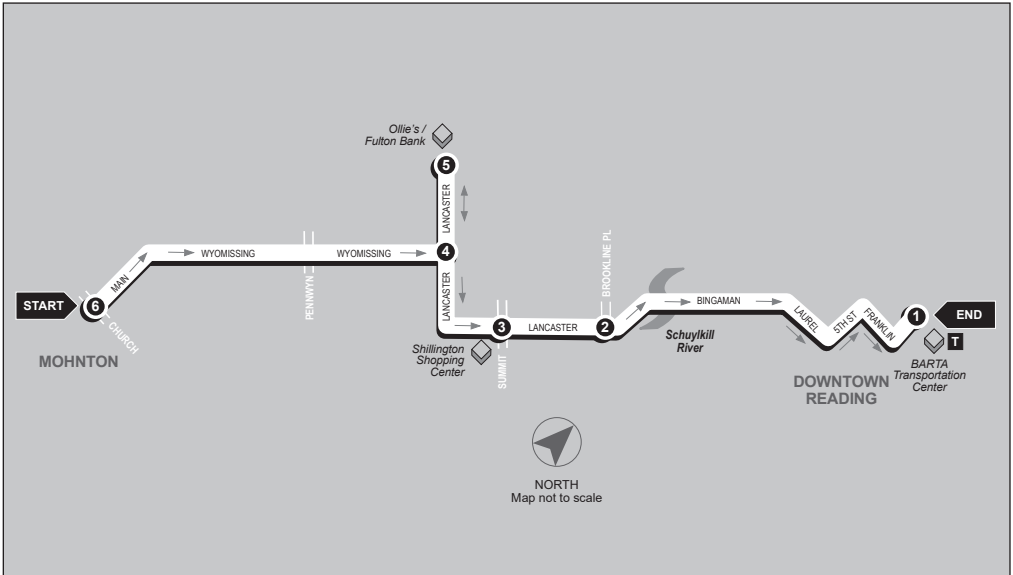

## Inbound

Mohnton - Church St and Main St to BARTA Transportation Center

**Service to:** Mohnton • Shillington Shopping Center • Lancaster Ave • South Reading

**6**

**BUS STARTS**  
Mohnton -  
Church and  
Main St.

**1**

**BUS ENDS**  
BARTA  
Transportation Ctr.  
BTC Stop #7

2

**BUS LEAVES**  
Lancaster Ave.  
and Brookline  
Plaza

3

**BUS LEAVES**  
Lancaster Ave.  
and Summit Ave.

4

**BUS LEAVES**  
Lancaster Ave. and  
S. Wyomissing Ave.

5

**BUS LEAVES**  
Ollie's/  
Fulton Bank

6

**BUS ENDS**  
Mohnton -  
Church and  
Main St.