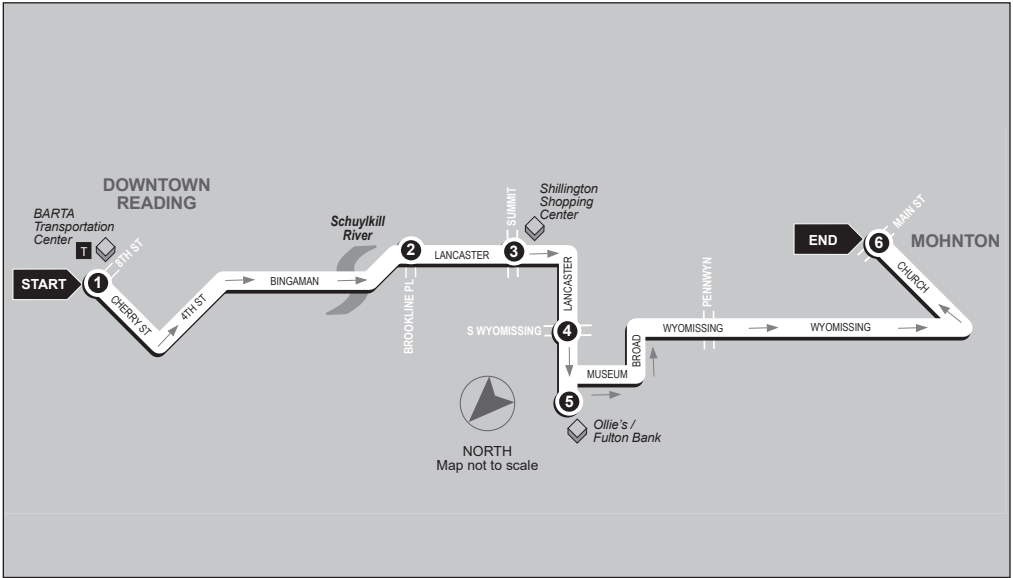

# MOHNTON VIA SHILLINGTON

## Outbound

BARTA Transportation Center to Mohnton - Church St and Main St

**Service to:** South Reading • Lancaster Ave • Shillington Shopping Center • Mohnton

1

**BUS STARTS**  
BARTA  
Transportation Ctr.  
BTC Stop #7

2

**BUS LEAVES**  
Lancaster Ave.  
and Brookline  
Plaza

3

**BUS LEAVES**  
Lancaster Ave.  
and Summit Ave.

4

**BUS LEAVES**  
Lancaster Ave. and  
S. Wyomissing Ave.

5

**BUS LEAVES**  
Ollie's/  
Fulton Bank

6

**BUS ENDS**  
Mohnton -  
Church and  
Main St.