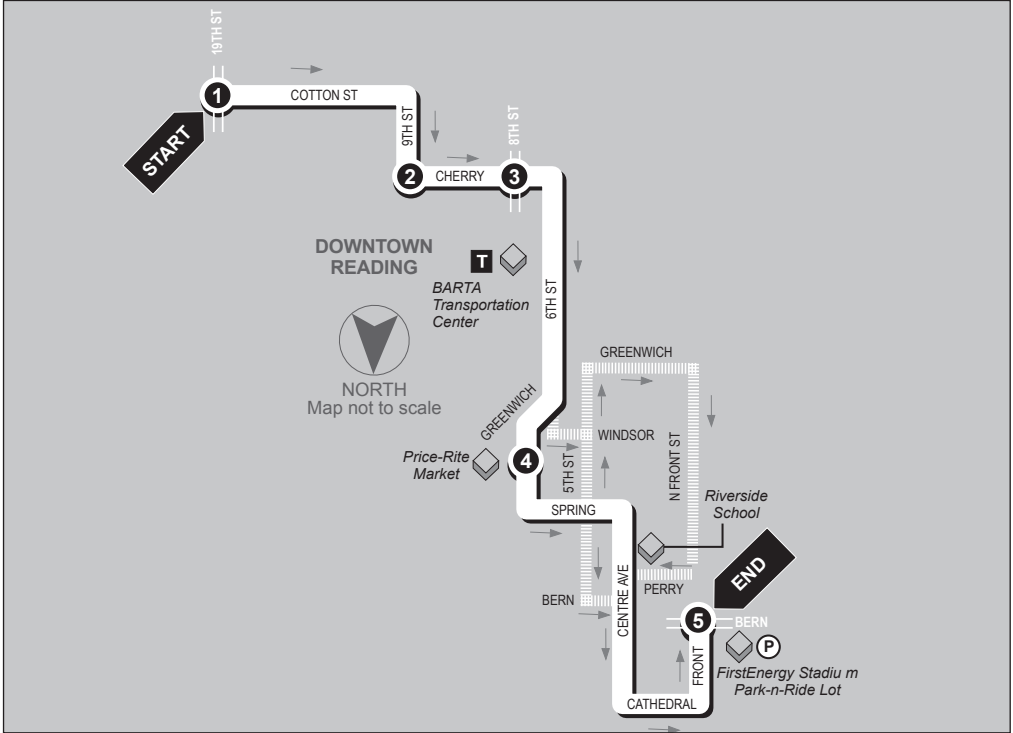

RIVERSIDE/FIRSTENERGY STADIUM/ COTTON ST VIA BTC - WEEKDAYS

19 ROUTE

Inbound

FirstEnergy Stadium (Park-N-Ride) to 19th St and Cotton St

Service to: Cotton St • Downtown Reading • Price-Rite Market •
Riverside School • FirstEnergy Park-n-Ride

School Trips (Operates only when Riverside School is in session.): - Bus departs Riverside School at 2:45 pm & 3:05 pm on Centre Ave and travels via Pike to Front to Bern to 6th to Spring. Trip ends at 6th & Spring St.

Effective 1-4-2021

ROUTE 19 RIVERSIDE/FIRSTENERGY STADIUM/ COTTON ST VIA BTC - WEEKDAYS

Outbound

19th St and Cotton St to FirstEnergy Stadium (Park-n-Ride)

Service to: FirstEnergy Park-n-Ride • Riverside School
Price-Rite Market • Downtown Reading • Cotton St

School Trips: A - Bus travels to school via regular route to 6th St to Windsor St to 5th St to Greenwich St to N. Front St to Perry St to Centre St to school.