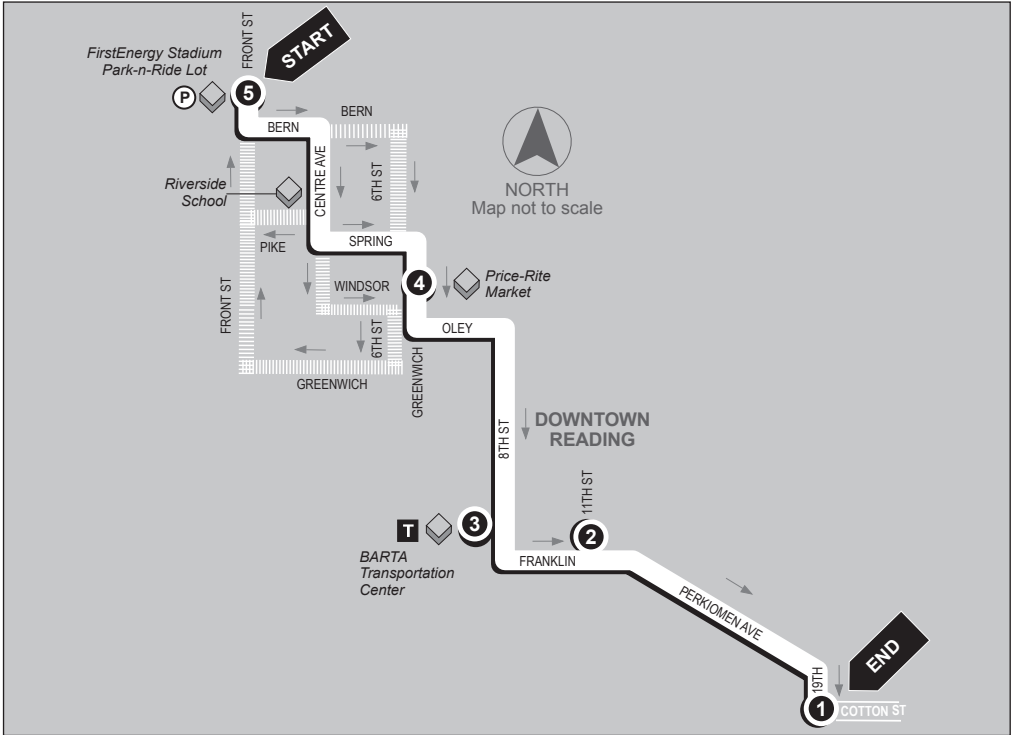

RIVERSIDE/FIRSTENERGY STADIUM/ COTTON ST VIA BTC - WEEKDAYS

19 ROUTE

Inbound

FirstEnergy Stadium (Park-N-Ride) to 19th St and Cotton St

Service to: Cotton St • Downtown Reading • Price-Rite Market •
Riverside School • FirstEnergy Park-n-Ride

School Trips (Operates only when Riverside School is in session.): - Bus departs Riverside School at 2:45 pm & 3:05 pm on Centre Ave and travels via Pike to Front to Bern to 6th to Spring. Trip ends at 6th & Spring St.

Effective 1-4-2021

ROUTE 19 RIVERSIDE/FIRSTENERGY STADIUM/ COTTON ST VIA BTC - WEEKDAYS

Outbound

19th St and Cotton St to FirstEnergy Stadium (Park-n-Ride)

Service to: FirstEnergy Park-n-Ride • Riverside School
Price-Rite Market • Downtown Reading • Cotton St

School Trips: A - Bus travels to school via regular route to 6th St to Windsor St to 5th St to Greenwich St to N. Front St to Perry St to Centre St to school.