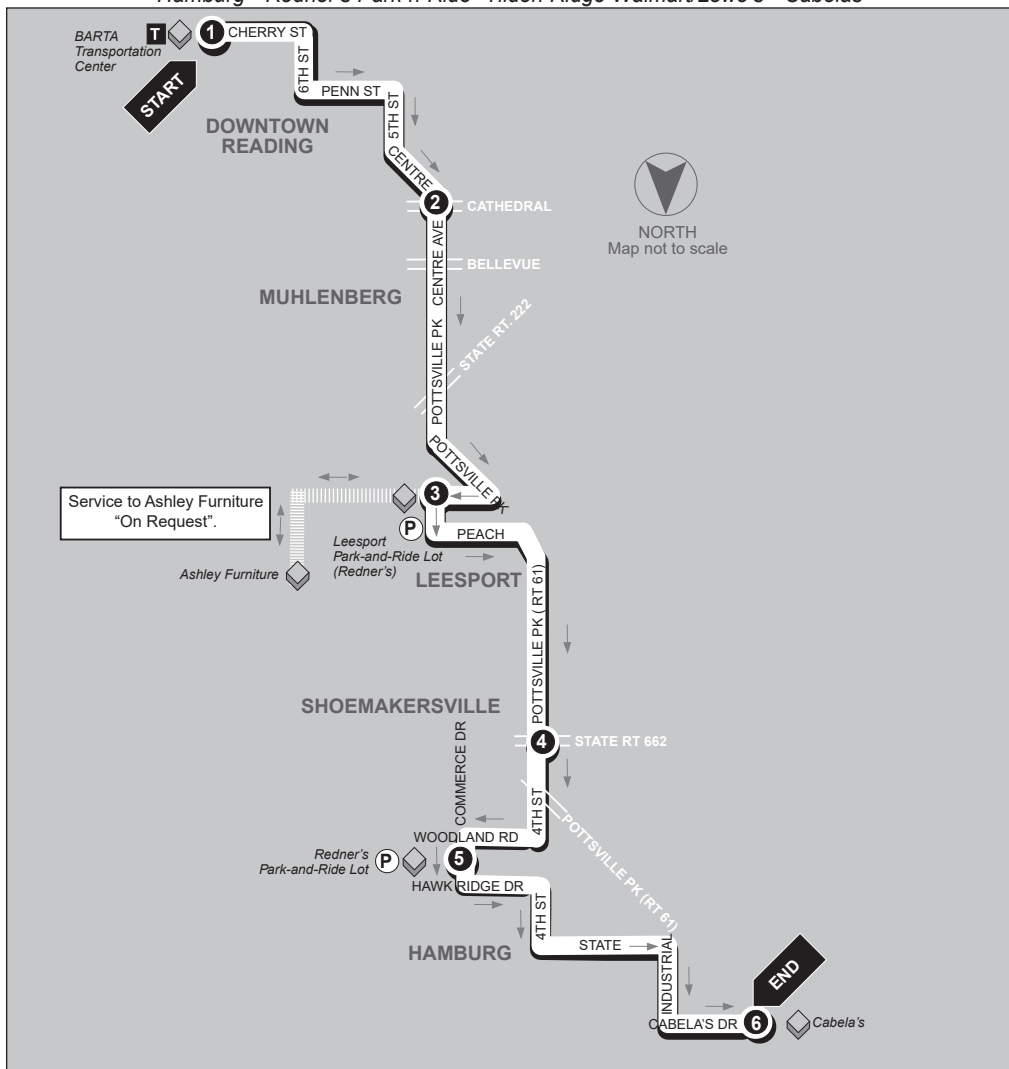

ROUTE 61/HAMBURG

20 ROUTE

Inbound

Leesport/Hamburg to BARTA Transportation Center

Service to: Cabela's • Redner's Park-n-Ride • Hamburg • Shoemakersville • Leesport Redner's Park-n-Ride • Route 61 North

6	5	4	3	2	1
BUS STARTS Cabela's	BUS LEAVES Hamburg - Redner's Park-n-Ride	BUS LEAVES Shoemakersville - Route 61 and Route 662	BUS LEAVES Leesport - Redner's Park-n-Ride	BUS LEAVES Centre St and Cathedral Ave	BUS ENDS BARTA Transportation Ctr BTC Stop #8

Effective 1-4-2021

ROUTE 20

ROUTE 61/HAMBURG

Outbound

BARTA Transportation Center to Leesport/Hamburg

Service to: Route 61 North • Leesport Redner's Park-n-Ride • Shoemakersville Hamburg • Redner's Park-n-Ride • Tilden Ridge Walmart/Lowe's • Cabelas

1

BUS STARTS
BARTA
Transportation Ctr
BTC Stop #8

2

BUS LEAVES
Centre St and
Cathedral Ave

3

BUS LEAVES
Leesport -
Redner's
Park-n-Ride

4

BUS LEAVES
Shoemakersville -
Route 61 and
Route 662

5

BUS LEAVES
Hamburg -
Redner's
Park-n-Rid

6

BUS ENDS
Cabela's

WEEKDAYS AND SATURDAYS

AM	5:00	5:10	5:25	5:35	5:40	6:05
	6:00	6:10	6:25	6:35	6:40	7:05
	7:00	7:10	7:25	7:35	7:40	8:05
	8:00	8:10	8:25	8:35	8:40	9:05
	9:05	9:15	9:30	9:40	9:45	10:10
PM	10:05	10:15	10:30	10:40	10:45	11:10
	11:10	11:20	11:35	11:45	11:50	12:15
	12:10	12:20	12:35	12:45	12:50	1:15
	1:15	1:25	1:40	1:50	1:55	2:20
	2:15	2:25	2:40	2:50	2:55	3:20
	3:20	3:30	3:45	3:55	4:00	4:25
	4:20	4:30	4:45	4:55	5:00	5:25
	5:25	5:35	5:50	6:00	6:05	6:30
	10:05	10:10	10:25	10:35	10:40	11:05