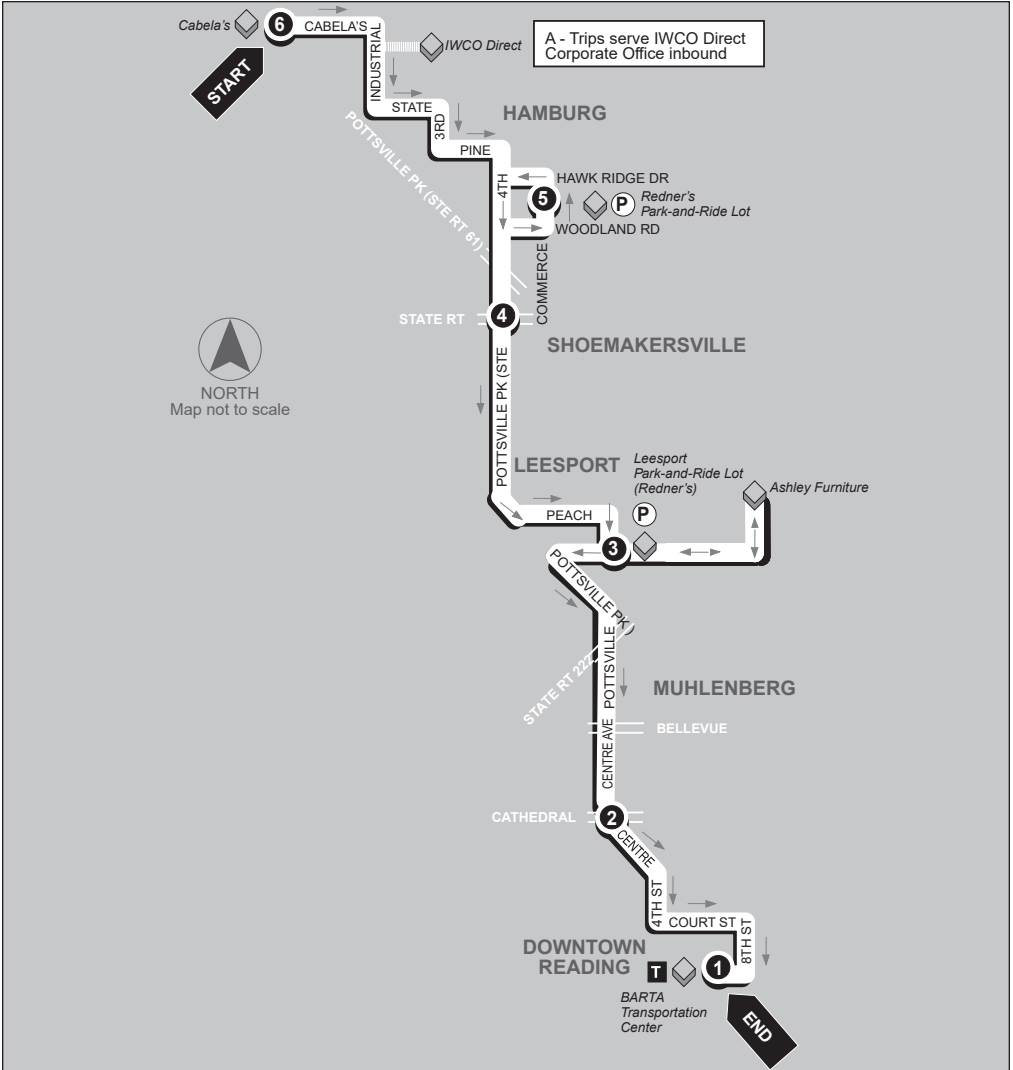

ROUTE 61/HAMBURG

20 ROUTE

Inbound

Leesport/Hamburg to BARTA Transportation Center

Service to: Cabela's • Redner's Park-n-Ride • Hamburg • Shoemakersville • Leesport Redner's Park-n-Ride • Route 61 North

6	5	4	3	2	1
BUS STARTS Cabela's	BUS LEAVES Hamburg - Redner's Park-n-Ride	BUS LEAVES Shoemakersville - Route 61 and Route 662	BUS LEAVES Leesport - Redner's Park-n-Ride	BUS LEAVES Centre St and Cathedral Ave	BUS ENDS BARTA Transportation Ctr BTC Stop #8

Effective 1-4-2021

ROUTE 20

ROUTE 61/HAMBURG

Outbound

BARTA Transportation Center to Leesport/Hamburg

Service to: Route 61 North • Leesport Redner's Park-n-Ride • Shoemakersville Hamburg • Redner's Park-n-Ride • Tilden Ridge Walmart/Lowe's • Cabelas

1

BUS STARTS
BARTA
Transportation Ctr
BTC Stop #8

2

BUS LEAVES
Centre St and
Cathedral Ave

3

BUS LEAVES
Leesport -
Redner's
Park-n-Ride

4

BUS LEAVES
Shoemakersville -
Route 61 and
Route 662

5

BUS LEAVES
Hamburg -
Redner's
Park-n-Rid

6

BUS ENDS
Cabela's

WEEKDAYS AND SATURDAYS

AM	5:00	5:10	5:25	5:35	5:40	6:05
	6:00	6:10	6:25	6:35	6:40	7:05
	7:00	7:10	7:25	7:35	7:40	8:05
	8:00	8:10	8:25	8:35	8:40	9:05
	9:05	9:15	9:30	9:40	9:45	10:10
PM	10:05	10:15	10:30	10:40	10:45	11:10
	11:10	11:20	11:35	11:45	11:50	12:15
	12:10	12:20	12:35	12:45	12:50	1:15
	1:15	1:25	1:40	1:50	1:55	2:20
	2:15	2:25	2:40	2:50	2:55	3:20
	3:20	3:30	3:45	3:55	4:00	4:25
	4:20	4:30	4:45	4:55	5:00	5:25
	5:25	5:35	5:50	6:00	6:05	6:30
	10:05	10:10	10:25	10:35	10:40	11:05