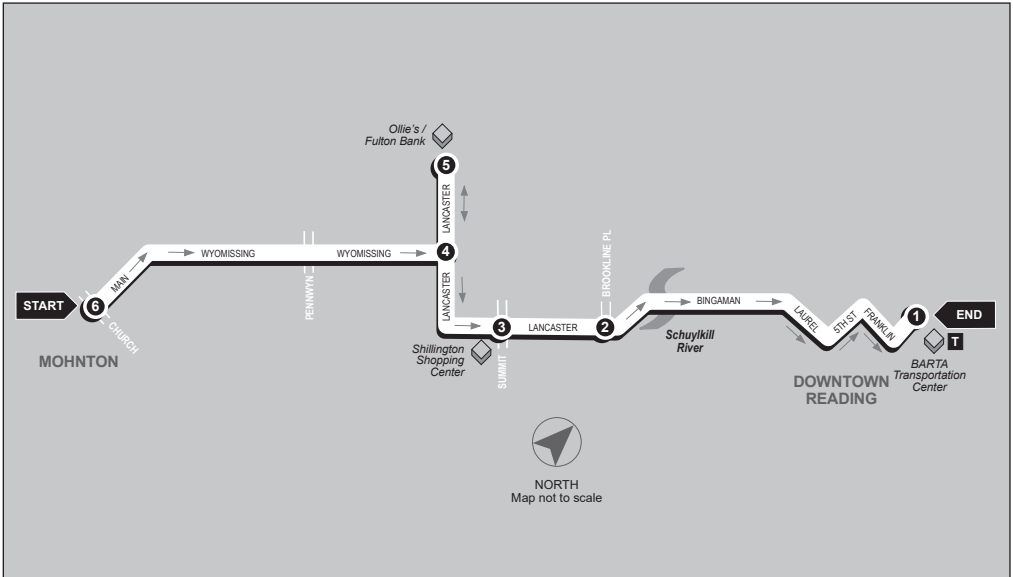

MOHNTON VIA SHILLINGTON

11

Inbound

Mohnton - Church St and Main St to BARTA Transportation Center

Service to: Mohnton • Shillington Shopping Center • Lancaster Ave • South Reading

6	5	4	3	2	1
BUS STARTS Mohnton - Church and Main St.	Bus Leaves Ollie's/Fulton Bank	Bus Leaves Lancaster Ave. and S. Wyomissing Ave.	Bus Leaves Lancaster Ave and Summit Ave.	Bus Leaves Lancaster Ave and Brookline Plaza	BUS ENDS BARTA Transportation Ctr. BTC Stop #7

Effective 1-4-2021

11

MOHNTON VIA SHILLINGTON

Outbound

BARTA Transportation Center to Mohnton - Church St and Main St

Service to: South Reading • Lancaster Ave • Shillington Shopping Center • Mohnton

1

BUS STARTS
BARTA
Transportation Ctr.
BTC Stop #7

2

BUS LEAVES
Lancaster Ave.
and Brookline
Plaza

3

BUS LEAVES
Lancaster Ave.
and Summit Ave.

4

BUS LEAVES
Lancaster Ave. and
S. Wyomissing Ave.

5

BUS LEAVES
Ollie's/
Fulton Bank

6

BUS ENDS
Mohnton -
Church and
Main St.

WEEKDAYS

AM	5:30	5:37	5:40	5:45	5:50	6:00
	6:00	6:07	6:10	6:15	6:20	6:30
	6:30	6:37	6:40	6:45	6:50	7:00
	7:00	7:07	7:10	7:15	7:20	7:30
	7:30	7:37	7:40	7:45	7:50	8:00
	8:00	8:07	8:10	8:15	8:20	8:30
	9:15	9:22	9:25	9:30	9:35	9:45
	10:30	10:37	10:40	10:45	10:50	11:00
	11:45	11:52	11:55	PM 12:00	12:05	12:15
PM	1:00	1:07	1:10	1:15	1:20	1:30
	2:15	2:22	2:25	2:30	2:35	2:45
	3:00	3:07	3:10	3:15	3:20	3:30
	3:30	3:37	3:40	3:45	3:50	4:00
	4:15	4:22	4:25	4:30	4:35	4:45
	4:45	4:52	4:55	5:00	5:05	5:15
	5:30	5:37	5:40	5:45	5:50	6:00