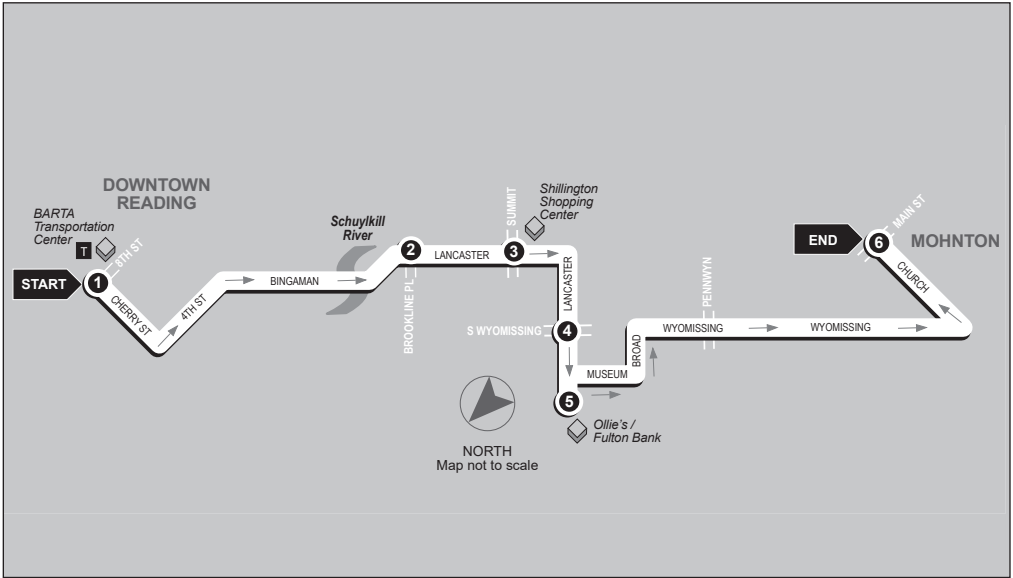

MOHNTON VIA SHILLINGTON

11

Inbound

Mohnton - Church St and Main St to BARTA Transportation Center

Service to: Mohnton • Shillington Shopping Center • Lancaster Ave • South Reading

6	5	4	3	2	1
BUS STARTS Mohnton - Church and Main St.	Bus Leaves Ollie's/Fulton Bank	Bus Leaves Lancaster Ave. and S. Wyomissing Ave.	Bus Leaves Lancaster Ave and Summit Ave.	Bus Leaves Lancaster Ave and Brookline Plaza	BUS ENDS BARTA Transportation Ctr. BTC Stop #7

Effective 1-4-2021

11

MOHNTON VIA SHILLINGTON

Outbound

BARTA Transportation Center to Mohnton - Church St and Main St

Service to: South Reading • Lancaster Ave • Shillington Shopping Center • Mohnton

1

BUS STARTS
BARTA
Transportation Ctr.
BTC Stop #7

2

BUS LEAVES
Lancaster Ave.
and Brookline
Plaza

3

BUS LEAVES
Lancaster Ave.
and Summit Ave.

4

BUS LEAVES
Lancaster Ave. and
S. Wyomissing Ave.

5

BUS LEAVES
Ollie's/
Fulton Bank

6

BUS ENDS
Mohnton -
Church and
Main St.

WEEKDAYS

AM	5:30	5:37	5:40	5:45	5:50	6:00
	6:00	6:07	6:10	6:15	6:20	6:30
	6:30	6:37	6:40	6:45	6:50	7:00
	7:00	7:07	7:10	7:15	7:20	7:30
	7:30	7:37	7:40	7:45	7:50	8:00
	8:00	8:07	8:10	8:15	8:20	8:30
	9:15	9:22	9:25	9:30	9:35	9:45
	10:30	10:37	10:40	10:45	10:50	11:00
	11:45	11:52	11:55	PM 12:00	12:05	12:15
PM	1:00	1:07	1:10	1:15	1:20	1:30
	2:15	2:22	2:25	2:30	2:35	2:45
	3:00	3:07	3:10	3:15	3:20	3:30
	3:30	3:37	3:40	3:45	3:50	4:00
	4:15	4:22	4:25	4:30	4:35	4:45
	4:45	4:52	4:55	5:00	5:05	5:15
	5:30	5:37	5:40	5:45	5:50	6:00