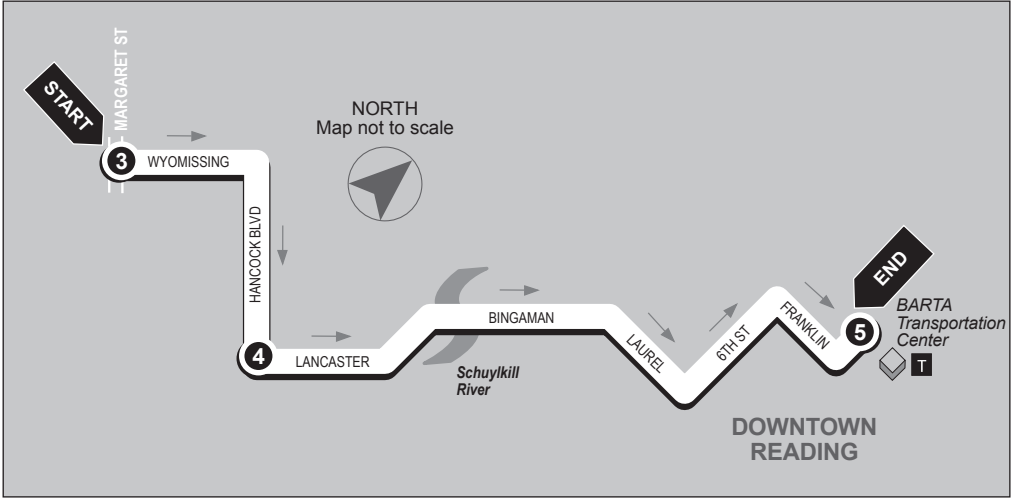

BROOKLINE - SATURDAY & SUNDAY

ROUTE 10

Inbound

Wyomissing Blvd and Margaret St to BARTA Transportation Center

Service to: Oakbrook • Brookline Plaza • Lancaster Ave • South Reading

3

BUS STARTS
E. Wyomissing Blvd.
and Margaret St.

4

BUS LEAVES
Lancaster Ave. and
Hancock Blvd.

5

BUS ENDS
BARTA
Transportation Ctr.
BTC Stop #6

SATURDAY

AM	6:45	6:48	7:00
	7:20	7:25	7:45
	8:05	8:10	8:30
	8:50	8:55	9:15
	9:35	9:38	10:00
	10:20	10:23	10:45
	11:05	11:08	11:30
	11:50	11:53	12:15
PM	12:35	12:38	1:00
	1:20	1:23	1:45
	2:05	2:08	2:30
	2:50	2:53	3:15
	3:35	3:38	4:00
	4:20	4:25	4:45
	5:05	5:10	5:30
	5:45	5:48	6:00
	6:15	6:18	6:30
	6:55	6:58	7:10
	7:55	7:58	8:10
	8:55	8:58	9:10
9:55	9:58	10:10	

SUNDAY

AM	11:45	11:48	PM 12:00
PM	12:45	12:48	1:00
	1:45	1:48	2:00
	2:45	2:48	3:00
	3:45	3:48	4:00
	4:45	4:48	5:00
	5:45	5:48	6:00
	6:45	6:48	7:00

ROUTE 10

BROOKLINE - SATURDAY & SUNDAY

Outbound

BARTA Transportation Center to Wyomissing Blvd and Margaret St

Service to: South Reading • Lancaster Ave • Brookline Plaza • Oakbrook

1

BUS STARTS
BARTA
Transportation Ctr.
BTC Stop #6

2

BUS LEAVES
Brookline Plaza
and Lancaster Ave.

3

BUS ENDS
E. Wyomissing
Blvd.
and Margaret St.