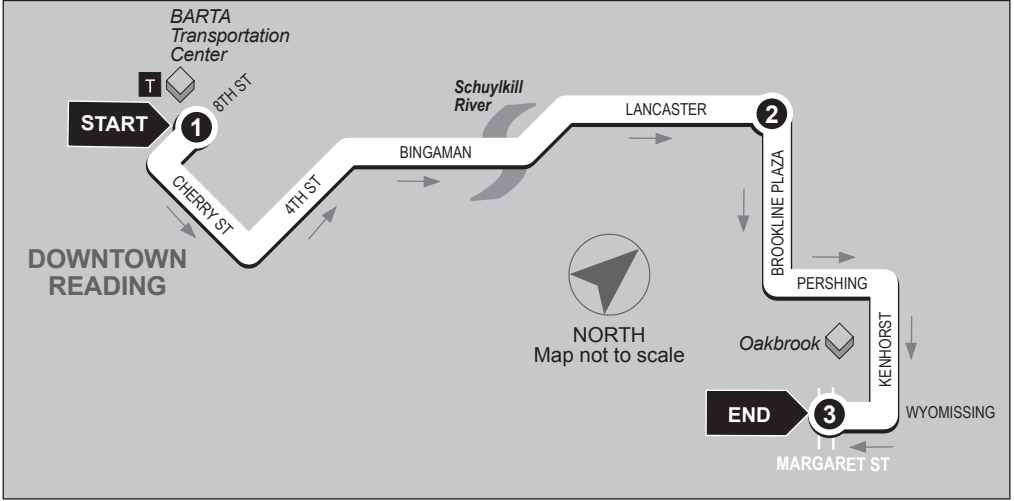

BROOKLINE - SATURDAY & SUNDAY

ROUTE 10

Inbound

Wyomissing Blvd and Margaret St to BARTA Transportation Center

Service to: Oakbrook • Brookline Plaza • Lancaster Ave • South Reading

3

BUS STARTS
E. Wyomissing Blvd.
and Margaret St.

4

BUS LEAVES
Lancaster Ave. and
Hancock Blvd.

5

BUS ENDS
BARTA
Transportation Ctr.
BTC Stop #6

SATURDAY

AM	6:45	6:48	7:00
	7:20	7:25	7:45
	8:05	8:10	8:30
	8:50	8:55	9:15
	9:35	9:38	10:00
	10:20	10:23	10:45
	11:05	11:08	11:30
	11:50	11:53	12:15
PM	12:35	12:38	1:00
	1:20	1:23	1:45
	2:05	2:08	2:30
	2:50	2:53	3:15
	3:35	3:38	4:00
	4:20	4:25	4:45
	5:05	5:10	5:30
	5:45	5:48	6:00
	6:15	6:18	6:30
	6:55	6:58	7:10
	7:55	7:58	8:10
	8:55	8:58	9:10
9:55	9:58	10:10	

SUNDAY

AM	11:45	11:48	PM 12:00
PM	12:45	12:48	1:00
	1:45	1:48	2:00
	2:45	2:48	3:00
	3:45	3:48	4:00
	4:45	4:48	5:00
	5:45	5:48	6:00
	6:45	6:48	7:00

ROUTE 10

BROOKLINE - SATURDAY & SUNDAY

Outbound

BARTA Transportation Center to Wyomissing Blvd and Margaret St

Service to: South Reading • Lancaster Ave • Brookline Plaza • Oakbrook

1

BUS STARTS
BARTA
Transportation Ctr.
BTC Stop #6

2

BUS LEAVES
Brookline Plaza
and Lancaster Ave.

3

BUS ENDS
E. Wyomissing
Blvd.
and Margaret St.