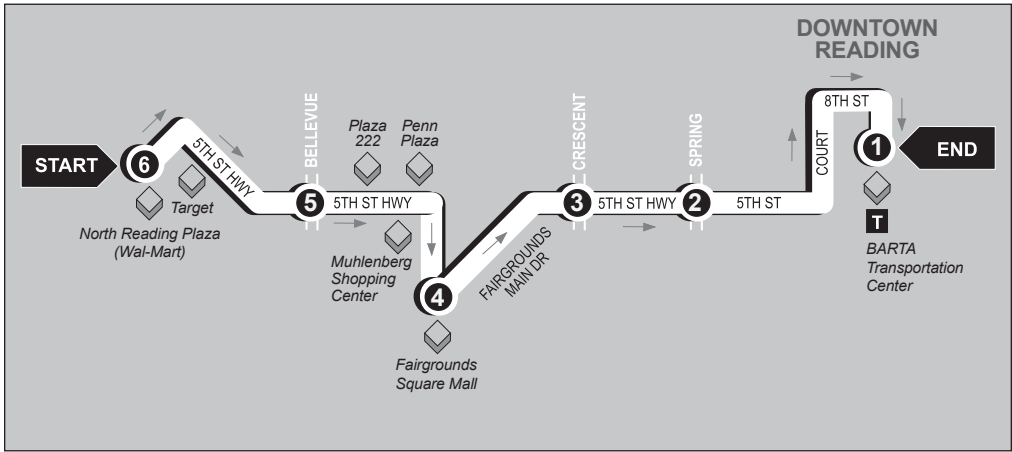

TEMPLE VIA 5TH STREET - SUNDAY

1 ROUTE

Inbound

North Reading Plaza to BARTA Transportation Center

Service to: Wal-Mart • North Reading Plaza • Target • Muhlenberg Shop. Ctr • Plaza 222 • Penn Plaza • Fairgrounds Sq. Mall

- 6**

BUS STARTS
N. Reading Plaza (Wal-Mart)
- 5**

BUS LEAVES
5th St. and Bellevue Ave.
- 4**

BUS LEAVES
Fairgrounds Sq. Mall (Bosco's)
- 3**

BUS LEAVES
5th St. and Crescent Ave.
- 2**

BUS LEAVES
5th St. and Spring St.
- 1**

ROUTE 1 TEMPLE VIA 5TH STREET - SUNDAY

Outbound

BARTA Transportation Center to North Reading Plaza

Service to: Fairgrounds Sq. Mall • Penn Plaza • Plaza 222 • Muhlenberg Shop. Ctr
Target • North Reading Plaza • Wal-Mart

5

BUS LEAVES
5th St. and
Bellevue Ave.

6

BUS ENDS
N. Reading Plaza
(Wal-Mart)

SUNDAY

	1	2	3	4	5	6
AM	10:00	10:05	10:10	10:15	10:20	10:30
	10:30	10:35	10:40	10:45	10:50	11:00
	11:00	11:05	11:10	11:15	11:20	11:30
	11:30	11:35	11:40	11:45	11:50	12:00
PM	12:00	12:05	12:10	12:15	12:20	12:30
	12:30	12:35	12:40	12:45	12:50	1:00
	1:00	1:05	1:10	1:15	1:20	1:30
	1:30	1:35	1:40	1:45	1:50	2:00
	2:00	2:05	2:10	2:15	2:20	2:30
	2:30	2:35	2:40	2:45	2:50	3:00
	3:00	3:05	3:10	3:15	3:20	3:30
	3:30	3:35	3:40	3:45	3:50	4:00
	4:00	4:05	4:10	4:15	4:20	4:30
	4:30	4:35	4:40	4:45	4:50	5:00
	5:00	5:05	5:10	5:15	5:20	5:30
	5:30	5:35	5:40	5:45	5:50	6:00
	6:00	6:05	6:10	6:15	6:20	6:30