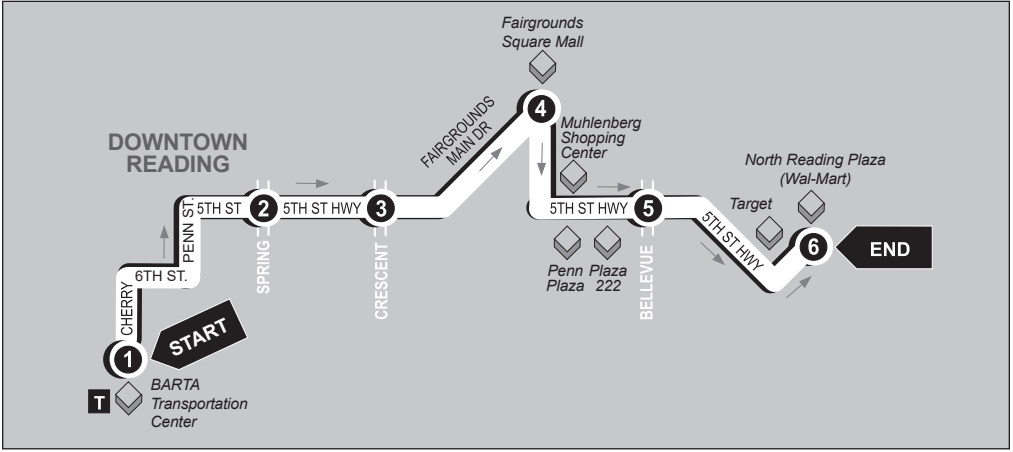

BUS ENDS
BARTA Transportation Ctr. BTC Stop #3

SUNDAY

	6	5	4	3	2	1
AM	10:30	10:37	10:42	10:47	10:50	11:00
	11:00	11:07	11:12	11:17	11:20	11:30
	11:30	11:37	11:42	11:47	11:50	12:00
PM	12:00	12:07	12:12	12:17	12:20	12:30
	12:30	12:37	12:42	12:47	12:50	1:00
	1:00	1:07	1:12	1:17	1:20	1:30
	1:30	1:37	1:42	1:47	1:50	2:00
	2:00	2:07	2:12	2:17	2:20	2:30
	2:30	2:37	2:42	2:47	2:50	3:00
	3:00	3:07	3:12	3:17	3:20	3:30
	3:30	3:37	3:42	3:47	3:50	4:00
	4:00	4:07	4:12	4:17	4:20	4:30
	4:30	4:37	4:42	4:47	4:50	5:00
	5:00	5:07	5:12	5:17	5:20	5:30
	5:30	5:37	5:42	5:47	5:50	6:00
	6:00	6:07	6:12	6:17	6:20	6:30
	6:30	6:37	6:42	6:47	6:50	7:00

ROUTE 1 TEMPLE VIA 5TH STREET - SUNDAY

Outbound

BARTA Transportation Center to North Reading Plaza

Service to: Fairgrounds Sq. Mall • Penn Plaza • Plaza 222 • Muhlenberg Shop. Ctr
Target • North Reading Plaza • Wal-Mart

1

BUS STARTS
BARTA
Transportation Ctr.
BTC Stop #3

2

BUS LEAVES
5th St. and
Spring St.

3

BUS LEAVES
5th St. and
Crescent Ave.

4

BUS LEAVES
Fairgrounds Sq.
Mall (Bosco's)

5

BUS LEAVES
5th St. and
Bellevue Ave.

6

BUS ENDS
N. Reading Plaza
(Wal-Mart)

SUNDAY

	1	2	3	4	5	6
AM	10:00	10:05	10:10	10:15	10:20	10:30
	10:30	10:35	10:40	10:45	10:50	11:00
	11:00	11:05	11:10	11:15	11:20	11:30
	11:30	11:35	11:40	11:45	11:50	12:00
PM	12:00	12:05	12:10	12:15	12:20	12:30
	12:30	12:35	12:40	12:45	12:50	1:00
	1:00	1:05	1:10	1:15	1:20	1:30
	1:30	1:35	1:40	1:45	1:50	2:00
	2:00	2:05	2:10	2:15	2:20	2:30
	2:30	2:35	2:40	2:45	2:50	3:00
	3:00	3:05	3:10	3:15	3:20	3:30
	3:30	3:35	3:40	3:45	3:50	4:00
	4:00	4:05	4:10	4:15	4:20	4:30
	4:30	4:35	4:40	4:45	4:50	5:00
	5:00	5:05	5:10	5:15	5:20	5:30
	5:30	5:35	5:40	5:45	5:50	6:00
	6:00	6:05	6:10	6:15	6:20	6:30