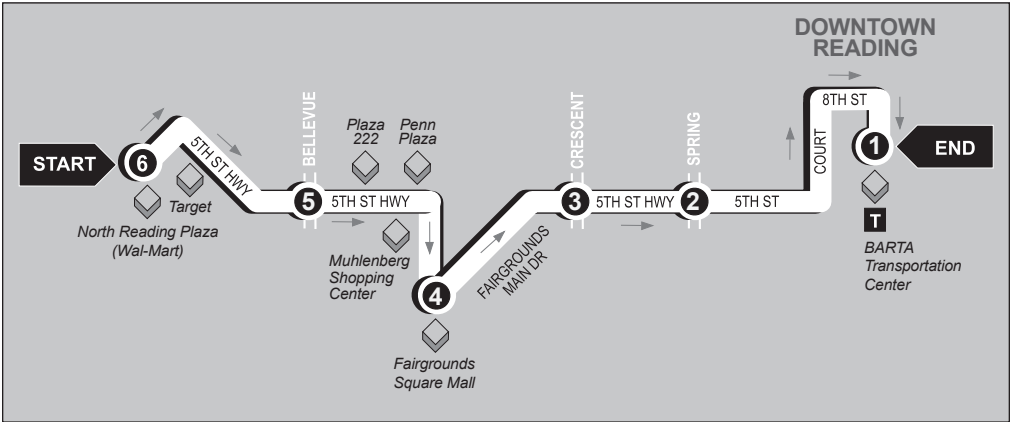

## Inbound

North Reading Plaza to BARTA Transportation Center

**Service to:** Wal-Mart • North Reading Plaza • Target • Muhlenberg Shop. Ctr • Plaza 222 • Penn Plaza • Fairgrounds Sq. Mall

**6**

**BUS STARTS**  
N. Reading Plaza (Wal-Mart)

**5**

**BUS LEAVES**  
5th St. and Bellevue Ave.

**4**

**BUS LEAVES**  
Fairgrounds Sq. Mall (Bosco's)

**3**

**BUS LEAVES**  
5th St. and Crescent Ave.

**2**

**BUS LEAVES**  
5th St. and Spring St.

**1**

**BUS ENDS**  
BARTA Trans. Ctr. BTC Stop #3

**TEMPLE VIA 5TH ST - SATURDAY**

**Outbound**

BARTA Transportation Center to North Reading Plaza

**Service to:** Fairgrounds Sq. Mall • Penn Plaza • Plaza 222 • Muhlenberg Shop. Ctr  
Target • North Reading Plaza • Wal-Mart