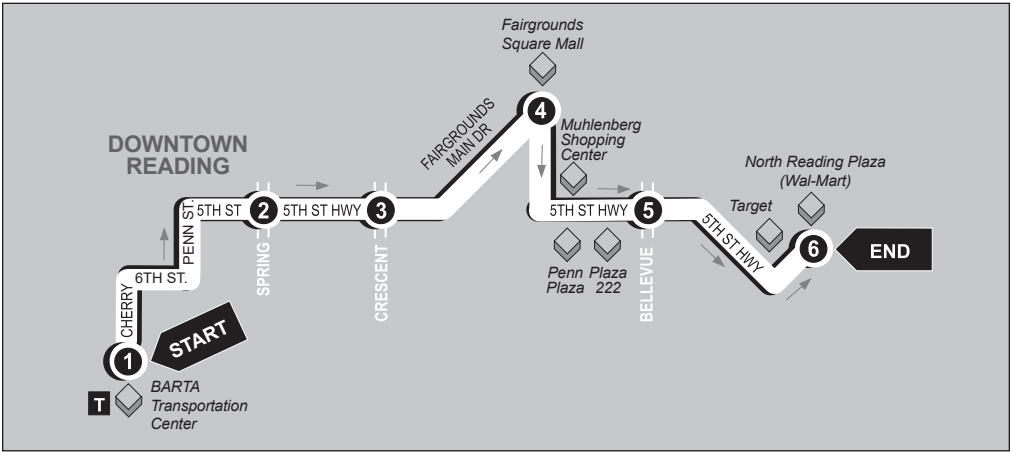

## Inbound

North Reading Plaza to BARTA Transportation Center

**Service to:** Wal-Mart • North Reading Plaza • Target • Muhlenberg Shop. Ctr • Plaza 222 • Penn Plaza • Fairgrounds Sq. Mall

**6**

**BUS STARTS**  
N. Reading Plaza (Wal-Mart)

**1**

**BUS ENDS**  
BARTA Trans. Ctr. BTC Stop #3

**TEMPLE VIA 5TH ST - SATURDAY**

**Outbound**

BARTA Transportation Center to North Reading Plaza

**Service to:** Fairgrounds Sq. Mall • Penn Plaza • Plaza 222 • Muhlenberg Shop. Ctr  
Target • North Reading Plaza • Wal-Mart

| 1                                                     | 2                                              | 3                                                 | 4                                                      | 5                                                 | 6                                                   |
|-------------------------------------------------------|------------------------------------------------|---------------------------------------------------|--------------------------------------------------------|---------------------------------------------------|-----------------------------------------------------|
| <b>BUS STARTS</b><br>BARTA Trans. Ctr<br>BTC Stop #3. | <b>BUS LEAVES</b><br>5th St. and<br>Spring St. | <b>BUS LEAVES</b><br>5th St. and<br>Crescent Ave. | <b>BUS LEAVES</b><br>Fairgrounds Sq.<br>Mall (Bosco's) | <b>BUS LEAVES</b><br>5th St. and<br>Bellevue Ave. | <b>BUS LEAVES</b><br>N. Reading Plaza<br>(Wal-Mart) |