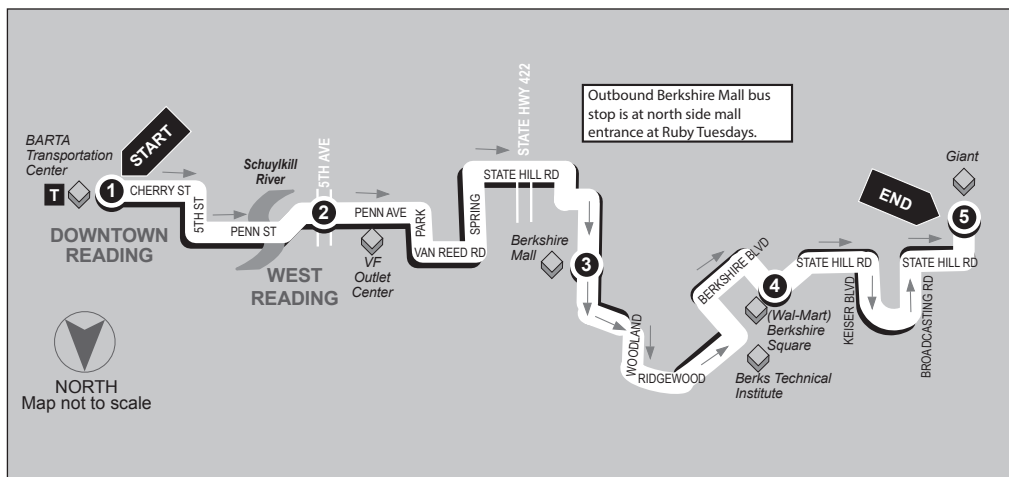

BERKSHIRE MALL - WEEKDAYS & SATURDAYS

15 ROUTE

Inbound

Berkshire Mall to BARTA Transportation Center

Service to: Berkshire Mall • Berkshire Square • State Hill Road • VF Outlets • West Reading

5

BUS STARTS

State Hill Rd.

1

BUS ENDS

BARTA Transportation Ctr.

BTC Stop #10

WEEKDAYS AND SATURDAYS

	5	Does Bus serve Drexelwood?	4	3	2	1
AM 6:10	No		6:25	6:35	6:45	7:00
6:40	No		6:55	7:05	7:15	7:30
7:10	No		7:25	7:35	7:45	8:00
7:40	No		7:55	8:05	8:15	8:30
8:10	No		8:25	8:35	8:45	9:00
8:40	No		8:55	9:05	9:15	9:30
9:10	Yes		9:25	9:35	9:45	10:00
9:40	Yes		9:55	10:05	10:15	10:30
10:10	Yes		10:25	10:35	10:45	11:00
10:40	Yes		10:55	11:05	11:15	11:30
11:10	Yes		11:25	11:35	11:45	PM 12:00
11:40	Yes		11:55	PM 12:05	12:15	12:30
PM 12:10	Yes		12:25	12:35	12:45	1:00
12:40	Yes		12:55	1:05	1:15	1:30
1:10	Yes		1:25	1:35	1:45	2:00
1:40	Yes		1:55	2:05	2:15	2:30
2:10	Yes		2:25	2:35	2:45	3:00
2:40	Yes		2:55	3:05	3:15	3:30
3:10	No		3:25	3:35	3:45	4:00
3:40	No		3:55	4:05	4:15	4:30
4:10	No		4:25	4:35	4:45	5:00
4:40	No		4:55	5:05	5:15	5:30
5:10	No		5:25	5:35	5:45	6:00
5:40	No		5:55	6:05	6:15	6:30
6:10	No		6:20	6:30	6:40	6:50
--	No		6:25	6:35	6:45	7:00
--	No		7:25	7:35	7:45	8:00
--	No		8:25	8:35	8:45	9:00
--	No		9:25	9:35	9:45	10:00
--	No		10:25	10:35	10:45	11:00

ROUTE 15 BERKSHIRE MALL - WEEKDAYS & SATURDAYS

Outbound

BARTA Transportation Center to Berkshire Mall

Service to: West Reading • VF Outlets • State Hill Road
Berkshire Square • Berkshire Mall

1

BUS STARTS

BARTA Transportation Ctr.
BTC Stop #10

2

BUS LEAVES

5th Ave. &
Penn Ave.

3

BUS LEAVES

Berkshire Mall
Ruby Tuesdays

4

BUS LEAVES