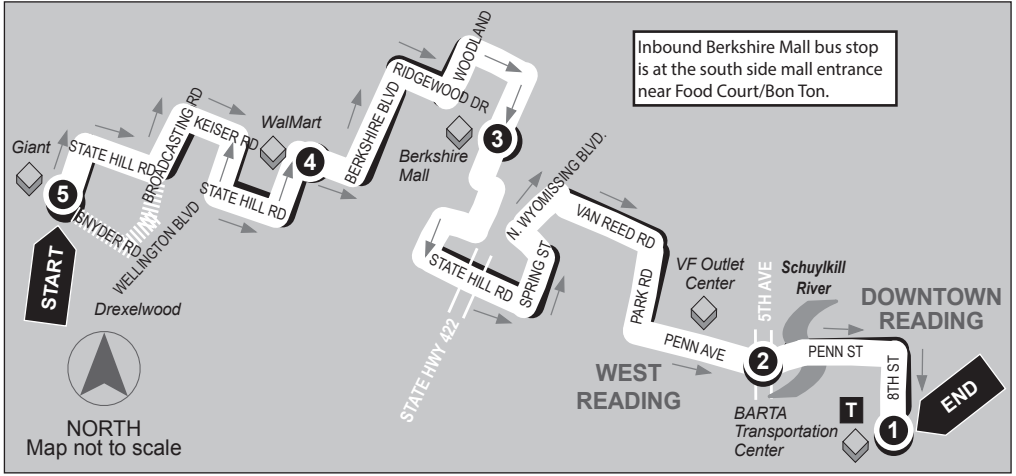

BERKSHIRE MALL - WEEKDAYS & SATURDAYS

15 ROUTE

Inbound

Berkshire Mall to BARTA Transportation Center

Service to: Berkshire Mall • Berkshire Square • State Hill Road • VF Outlets • West Reading

5

BUS STARTS

State Hill Rd.

3

BUS LEAVES

Berkshire Mall

South/Bon Ton

2

BUS LEAVES

5th Ave &

Penn Ave.

ROUTE 15 BERKSHIRE MALL - WEEKDAYS & SATURDAYS

Outbound

BARTA Transportation Center to Berkshire Mall

Service to: West Reading • VF Outlets • State Hill Road
Berkshire Square • Berkshire Mall

1

BUS STARTS

BARTA Transportation Ctr.
BTC Stop #10

2

BUS LEAVES

5th Ave. &
Penn Ave.

3

BUS LEAVES

Berkshire Mall
Ruby Tuesdays

4

BUS LEAVES