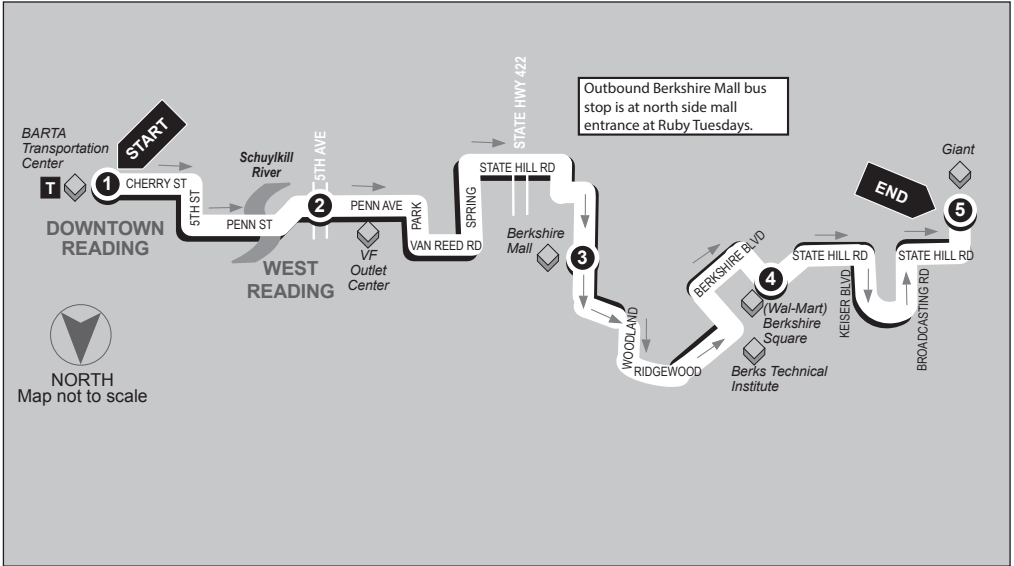

Berkshire Mall
South/Bon Ton

2

BUS LEAVES

5th Ave &
Penn Ave.

1

BUS ENDS

BARTA Trans. Ctr.
BTC Stop #10

SUNDAYS

ROUTE 15

BERKSHIRE MALL - SUNDAYS

Outbound

BARTA Transportation Center to Berkshire Mall

Service to: West Reading • VF Outlets •
Berkshire Square • Berkshire Mall

1

BUS STARTS

BARTA
Transportation Ctr.
BTC Stop #10

2

BUS LEAVES

5th Ave. &
Penn Ave.

3

BUS LEAVES

Berkshire Mall
Ruby Tuesdays

4

BUS LEAVES

Berkshire Square
Wal-Mart

5

BUS ENDS

State Hill Rd.
Giant

SUNDAYS

AM	10:00	10:10	10:20	10:25	10:40
	10:30	10:40	10:50	10:55	11:10
	11:30	11:40	11:50	11:55	----
PM	12:00	12:10	12:20	12:25	12:40
	12:30	12:40	12:50	12:55	1:10
	1:30	1:40	1:50	1:55	----
	2:00	2:10	2:20	2:25	----
	2:30	2:40	2:50	2:55	----
	3:00	3:10	3:20	3:25	----
	3:30	3:40	3:50	3:55	----
	4:00	4:10	4:20	4:25	----
	4:30	4:40	4:50	4:55	----
	5:30	5:40	5:50	5:55	----