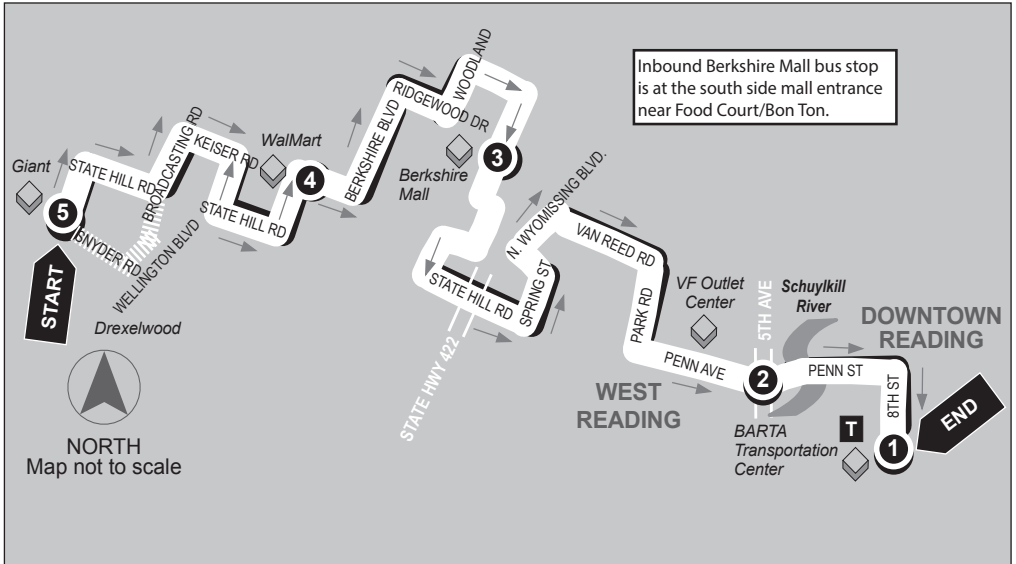

BERKSHIRE MALL - SUNDAYS

15 ROUTE

Inbound

Berkshire Mall to BARTA Transportation Center

Service to: Berkshire Mall • Berkshire Square • VF Outlets • West Reading

5

BUS STARTS

State Hill Rd.
Giant

Berkshire Mall
South/Bon Ton

2

BUS LEAVES

5th Ave &
Penn Ave.

1

BUS ENDS

BARTA Trans. Ctr.
BTC Stop #10

SUNDAYS

ROUTE 15

BERKSHIRE MALL - SUNDAYS

Outbound

BARTA Transportation Center to Berkshire Mall

Service to: West Reading • VF Outlets •
Berkshire Square • Berkshire Mall

1

BUS STARTS

BARTA
Transportation Ctr.
BTC Stop #10

Berkshire Square
Wal-Mart

5

BUS ENDS

State Hill Rd.
Giant

SUNDAYS

AM	10:00	10:10	10:20	10:25	10:40
	10:30	10:40	10:50	10:55	11:10
	11:30	11:40	11:50	11:55	----
PM	12:00	12:10	12:20	12:25	12:40
	12:30	12:40	12:50	12:55	1:10
	1:30	1:40	1:50	1:55	----
	2:00	2:10	2:20	2:25	----
	2:30	2:40	2:50	2:55	----
	3:00	3:10	3:20	3:25	----
	3:30	3:40	3:50	3:55	----
	4:00	4:10	4:20	4:25	----
	4:30	4:40	4:50	4:55	----
	5:30	5:40	5:50	5:55	----