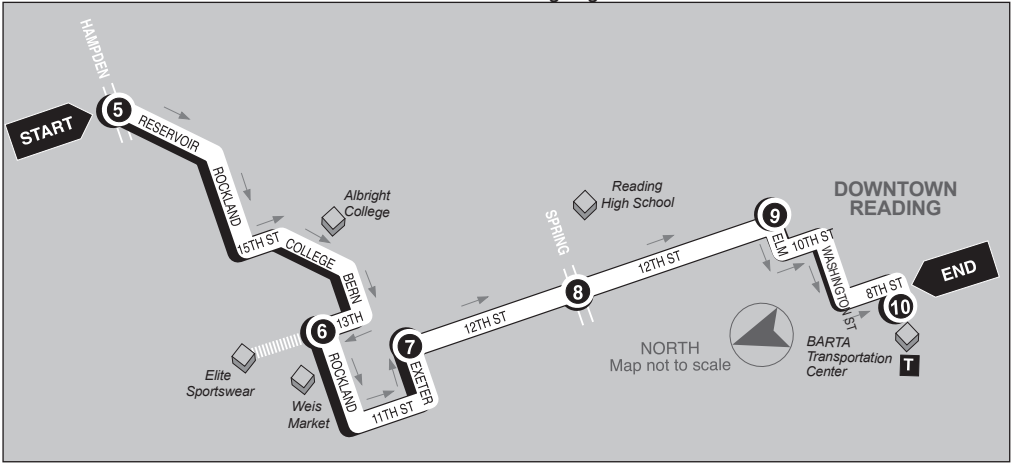

ALBRIGHT COLLEGE

5 ROUTE

Inbound

Albright College to BARTA Transportation Center

Service to: Albright College • N 13th Street • Weis Market • BARTA Offices • N 12th Street • Reading High School

5

BUS STARTS
Reservoir Rd. and
Hampden Blvd.

10

BUS ENDS
BARTA
Transportation Ctr.
BTC Stop #1

WEEKDAYS

	5	6	7	8	9	10
AM	--	--	5:20	5:23	5:26	5:30
	--	--	5:35	5:38	5:41	5:45
	**5:51	5:57	6:00	6:03	6:06	6:15
	**6:36	6:41	6:45	6:48	6:51	7:00
	7:21	7:26	7:30	7:33	7:36	7:45
	8:06	8:11	8:15	8:18	8:21	8:30
	8:51	8:57	9:00	9:03	9:06	9:15
	9:36	9:41	9:45	9:48	9:51	10:00
	10:21	10:26	10:30	10:33	10:36	10:45
	11:06	11:11	11:15	11:18	11:21	11:30
	11:51	11:57	PM 12:00	12:03	12:06	12:15
PM	12:36	12:41	12:45	12:48	12:51	1:00
	1:21	1:26	1:30	1:33	1:36	1:45
	2:06	2:11	2:15	2:18	2:21	2:30
	**2:55	3:02	3:07	3:11	3:14	3:30
	**3:25	3:32	3:37	3:41	3:44	4:00
	**3:55	4:02	4:07	4:11	4:14	4:30
	**4:25	4:32	4:37	4:41	4:44	5:00
	4:55	5:02	5:07	5:11	5:14	5:30
	5:25	5:32	5:37	5:41	5:44	5:50
	5:55	6:02	6:07	6:11	6:14	6:20

Effective 1/4/2021

Outbound

BARTA Transportation Center to Albright College

Service to: N 13th Street • Reading High School • Albright College

- 1**

BUS STARTS
BARTA
Transportation Ctr.
BTC Stop #1
- 2**

BUS LEAVES
13th St. and
Walnut St.
- 3**

** Trips serve Elite Sportswear.

SATURDAY

AM	6:15	6:19	6:25	6:29	6:36	
	7:00	7:04	7:10	7:14	7:21	
	7:45	7:49	7:55	7:59	8:06	
	8:30	8:34	8:40	8:44	8:51	
	9:15	9:19	9:25	9:29	9:36	
	10:00	10:04	10:10	10:14	10:21	
	10:45	10:49	10:55	10:59	11:06	
	11:30	11:34	11:40	11:44	11:51	
	PM	12:15	12:19	12:25	12:29	12:36
		1:00	1:04	1:10	1:14	1:21
1:45		1:49	1:55	1:59	2:06	
2:30		2:34	2:40	2:44	2:51	
3:15		3:19	3:25	3:29	3:36	
4:00		4:04	4:10	4:14	4:21	
4:45		4:49	4:55	4:59	5:06	
5:30		5:34	5:40	5:44	5:51	