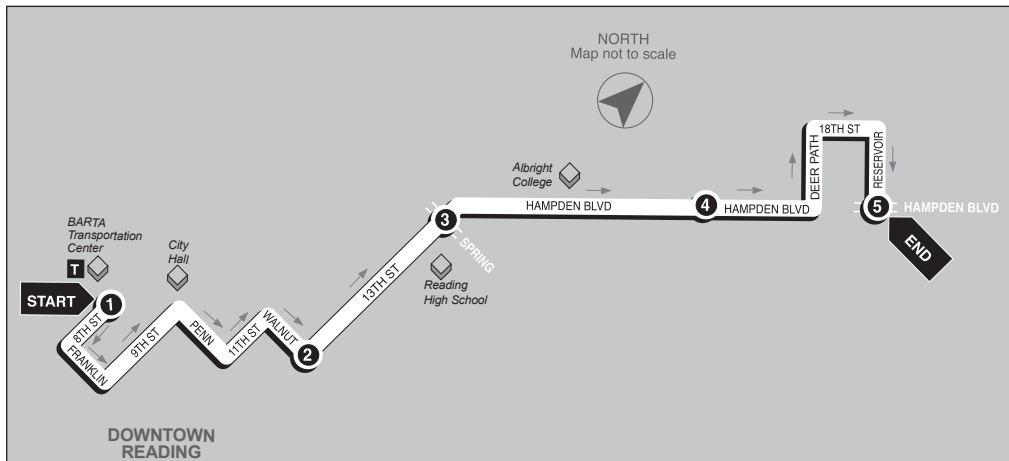

ALBRIGHT COLLEGE

5 ROUTE

Inbound

Albright College to BARTA Transportation Center

Service to: Albright College • N 13th Street • Weis Market • BARTA Offices • N 12th Street • Reading High School

5

BUS STARTS
Reservoir Rd. and
Hampden Blvd.

10

BUS ENDS
BARTA
Transportation Ctr.
BTC Stop #1

WEEKDAYS

	5	6	7	8	9	10
AM	--	--	5:20	5:23	5:26	5:30
	--	--	5:35	5:38	5:41	5:45
	**5:51	5:57	6:00	6:03	6:06	6:15
	**6:36	6:41	6:45	6:48	6:51	7:00
	7:21	7:26	7:30	7:33	7:36	7:45
	8:06	8:11	8:15	8:18	8:21	8:30
	8:51	8:57	9:00	9:03	9:06	9:15
	9:36	9:41	9:45	9:48	9:51	10:00
	10:21	10:26	10:30	10:33	10:36	10:45
	11:06	11:11	11:15	11:18	11:21	11:30
	11:51	11:57	PM 12:00	12:03	12:06	12:15
PM	12:36	12:41	12:45	12:48	12:51	1:00
	1:21	1:26	1:30	1:33	1:36	1:45
	2:06	2:11	2:15	2:18	2:21	2:30
	**2:55	3:02	3:07	3:11	3:14	3:30
	**3:25	3:32	3:37	3:41	3:44	4:00
	**3:55	4:02	4:07	4:11	4:14	4:30
	**4:25	4:32	4:37	4:41	4:44	5:00
	4:55	5:02	5:07	5:11	5:14	5:30
	5:25	5:32	5:37	5:41	5:44	5:50
	5:55	6:02	6:07	6:11	6:14	6:20

** Trips serve Elite Sportswear.

SATURDAY

	5	6	7	8	9	10
AM	6:36	6:41	6:45	6:48	6:51	7:00
	7:21	7:26	7:30	7:33	7:36	7:45
	8:06	8:11	8:15	8:18	8:21	8:30
	8:51	8:57	9:00	9:03	9:06	9:15
	9:36	9:41	9:45	9:48	9:51	10:00
	10:21	10:26	10:30	10:33	10:36	10:45
	11:06	11:11	11:15	11:18	11:21	11:30
	11:51	11:57	PM 12:00	12:03	12:06	12:15
PM	12:36	12:41	12:45	12:48	12:51	1:00
	1:21	1:26	1:30	1:33	1:36	1:45
	2:06	2:11	2:15	2:18	2:21	2:30
	2:51	2:57	3:00	3:03	3:06	3:15
	3:36	3:41	3:45	3:48	3:51	4:00
	4:21	4:26	4:30	4:33	4:36	4:45
	5:06	5:11	5:15	5:18	5:21	5:30
	5:51	5:57	6:00	6:03	6:06	6:15

Effective 1/4/2021

Outbound

BARTA Transportation Center to Albright College

Service to: N 13th Street • Reading High School • Albright College

- 1**

BUS STARTS
BARTA
Transportation Ctr.
BTC Stop #1
- 2**

BUS LEAVES
13th St. and
Walnut St.
- 3**