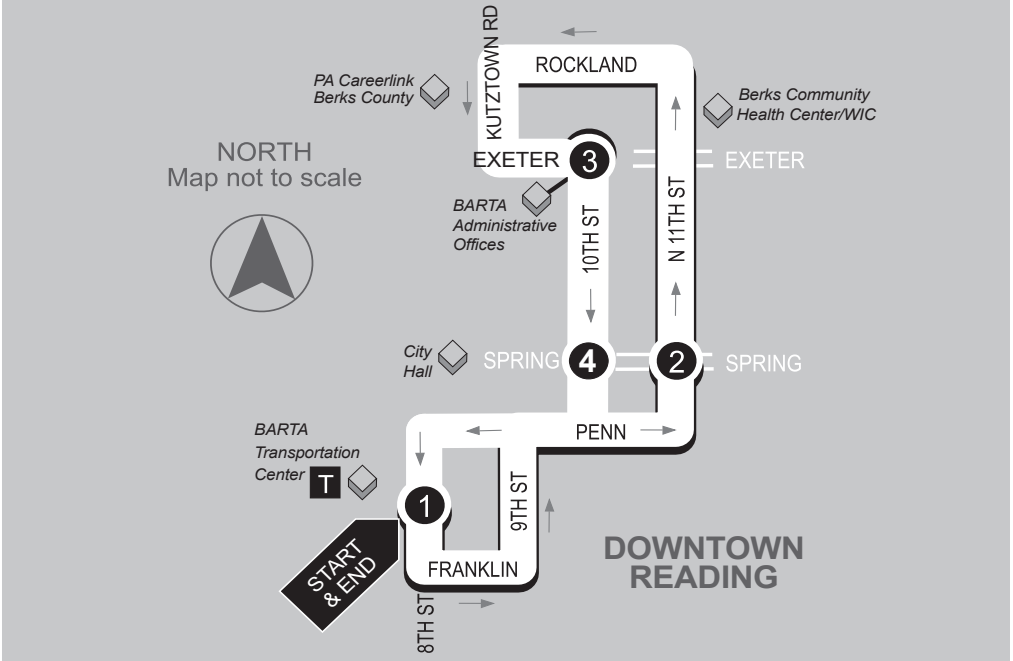

# 4 10TH/11TH STREETS -

**SATURDAY & SUNDAY**

**Outbound & Inbound**

BARTA Transportation Center to 10th Street and Exeter Street

**Service to:** North 11th Street • BARTA Offices • Rockland Plaza • 10th Street • CareerLink

<b>1</b>	<b>2</b>	<b>3</b>	<b>4</b>	<b>1</b>
<b>BUS STARTS</b>	<b>BUS LEAVES</b>	<b>BUS LEAVES</b>	<b>BUS LEAVES</b>	<b>BUS ENDS</b>
BARTA Transportation Ctr. BTC Stop #4	11th St. and Spring St.	10th St. and Exeter St.	10th St. and Spring St.	BARTA Transportation Ctr. BTC Stop #4

**Outbound & Inbound**

BARTA Transportation Center to 10th Street and Exeter Street

**Service to:** North 11th Street • BARTA Offices • Rockland Plaza • 10th Street • CareerLink

**1**

**2**

**3**

**4**

**1**

**BUS STARTS**  
BARTA  
Transportation Ctr.  
BTC Stop #4

**BUS LEAVES**  
11th St. and  
Spring St.

**BUS LEAVES**  
10th St. and  
Exeter St.

**BUS LEAVES**  
10th St. and  
Spring St.

**BUS ENDS**  
BARTA  
Transportation Ctr.  
BTC Stop #4