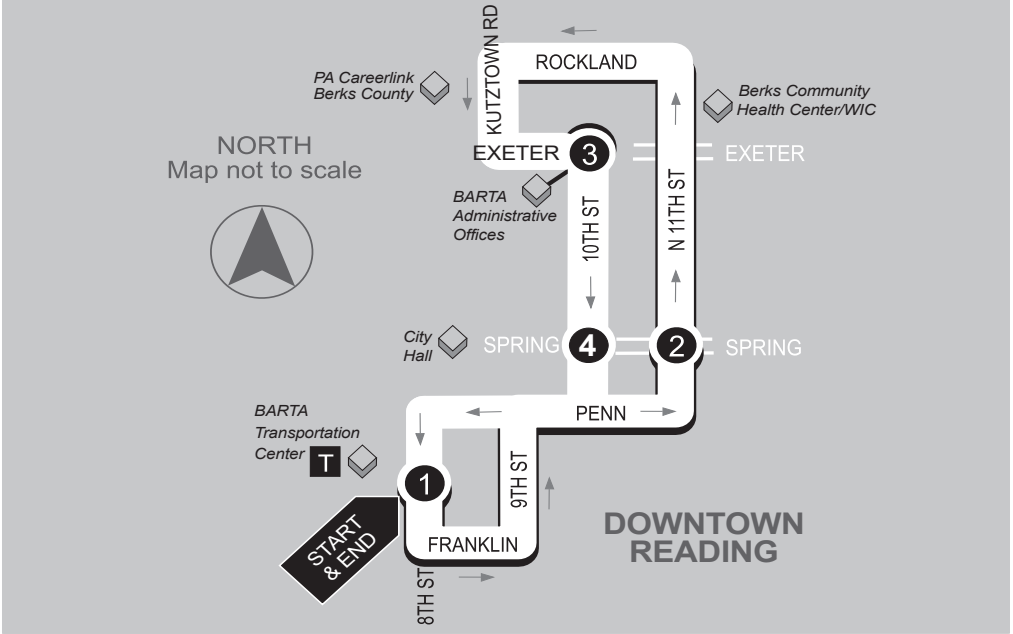

# 4 10TH/11TH STREETS -

**SATURDAY & SUNDAY**

**Outbound & Inbound**

BARTA Transportation Center to 10th Street and Exeter Street

**Service to:** North 11th Street • BARTA Offices • Rockland Plaza • 10th Street • CareerLink

<b>1</b>	<b>2</b>	<b>3</b>	<b>4</b>	<b>1</b>
<b>BUS STARTS</b>	<b>BUS LEAVES</b>	<b>BUS LEAVES</b>	<b>BUS LEAVES</b>	<b>BUS ENDS</b>
BARTA Transportation Ctr. BTC Stop #4	11th St. and Spring St.	10th St. and Exeter St.	10th St. and Spring St.	BARTA Transportation Ctr. BTC Stop #4

**Outbound & Inbound**

BARTA Transportation Center to 10th Street and Exeter Street

**Service to:** North 11th Street • BARTA Offices • Rockland Plaza • 10th Street • CareerLink

**1**

**2**

**3**

**4**

**1**

**BUS STARTS**  
BARTA  
Transportation Ctr.  
BTC Stop #4

**BUS LEAVES**  
11th St. and  
Spring St.

**BUS LEAVES**  
10th St. and  
Exeter St.

**BUS LEAVES**  
10th St. and  
Spring St.

**BUS ENDS**  
BARTA  
Transportation Ctr.  
BTC Stop #4