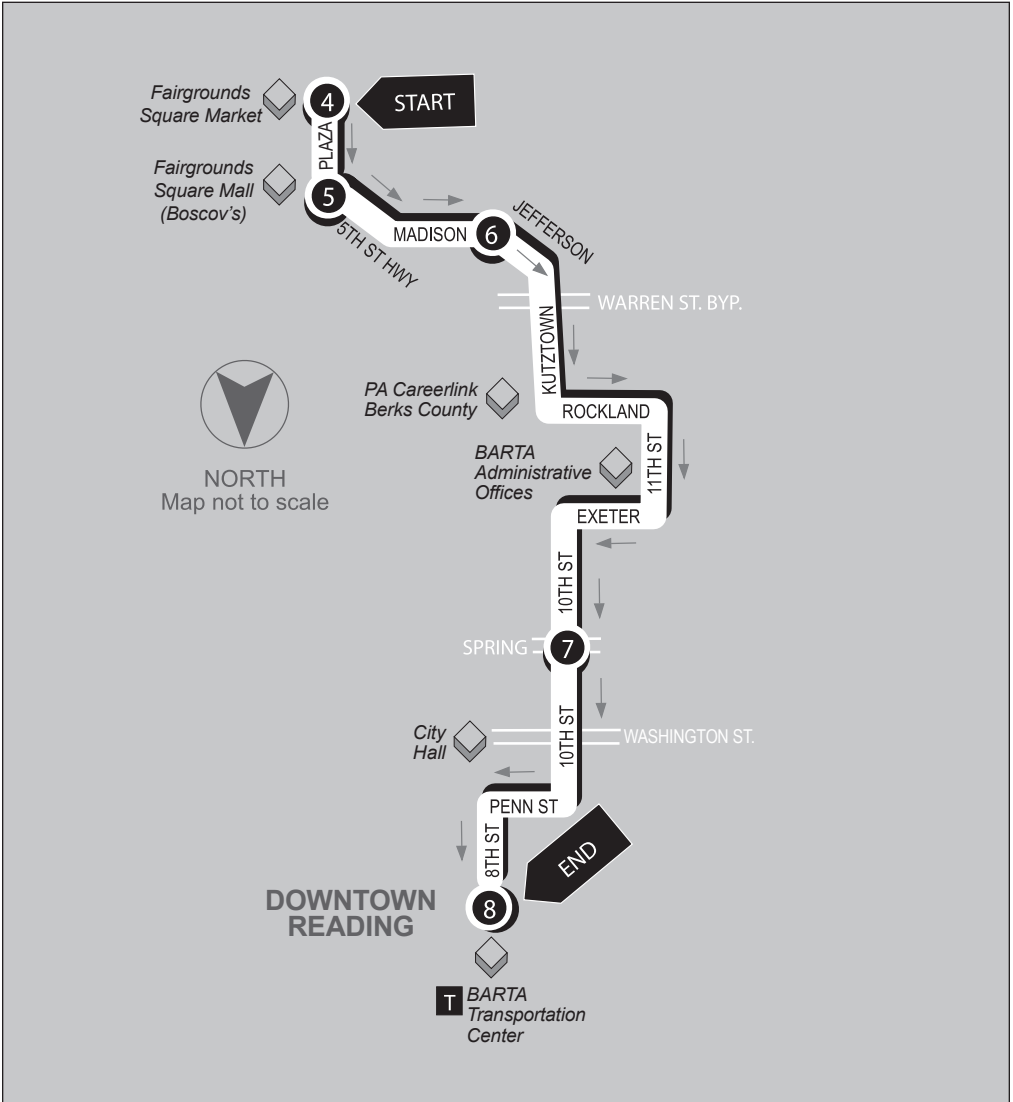

# FAIRGROUNDS SQUARE MARKET

**ROUTE 2**

## Inbound

Fairgrounds Square Market to BARTA Transportation Center

**Service to:** Fairgrounds Sq. Market • Fairgrounds Sq. Mall • CareerLink • BARTA Admin. Offices

**4**  
BUS STARTS  
Fairgrounds  
Square Market

**5**  
BUS LEAVES  
Fairgrounds  
Sq. Mall  
(Bosco's)

**6**  
BUS LEAVES  
Madison Ave.  
and Jefferson St.

**7**  
BUS LEAVES  
10th St. and  
Spring St.

**8**  
BUS ENDS  
BARTA  
Transportation Ctr.  
BTC Stop #8

**4**

**BUS ENDS**  
Fairgrounds  
Square Market

**FRIDAYS & SATURDAYS ONLY**

AM	10:30	10:37	10:45	10:55
	11:30	11:37	11:45	11:55
PM	12:30	12:37	12:45	12:55
	1:30	1:37	1:45	1:55