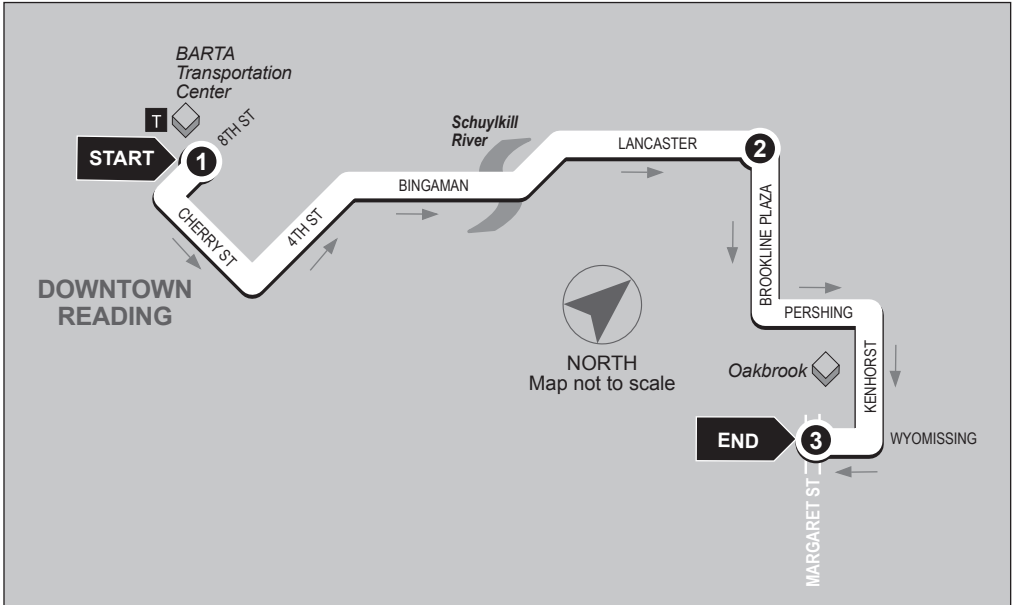

ROUTE 10

BROOKLINE - WEEKDAYS

Outbound

BARTA Transportation Center to Wyomissing Blvd and Margaret St

Service to: South Reading • Lancaster Ave • Brookline Plaza • Oakbrook

1

BUS STARTS
BARTA
Transportation Ctr.
BTC Stop #6

2

BUS LEAVES
Brookline Plaza
and Lancaster Ave.

3

BUS ENDS
E. Wyomissing Blvd.
and Margaret St.

WEEKDAYS

AM 5:30	5:37	5:45
6:00	6:07	6:15
6:30	6:37	6:45
7:00	7:10	7:20
7:45	7:55	8:05
8:30	8:40	8:50
9:15	9:23	9:35
10:00	10:08	10:20
10:45	10:52	11:05
11:30	11:38	11:50
PM 12:15	12:23	12:35
1:00	1:08	1:20
1:45	1:53	2:05
2:30	2:38	2:50
3:15	3:23	3:35
4:00	4:10	4:20
4:45	4:55	5:05
5:30	5:37	5:45
6:00	6:07	6:15
6:40	6:47	6:55
7:45	7:47	7:55
8:45	8:47	8:55
9:40	9:47	9:55