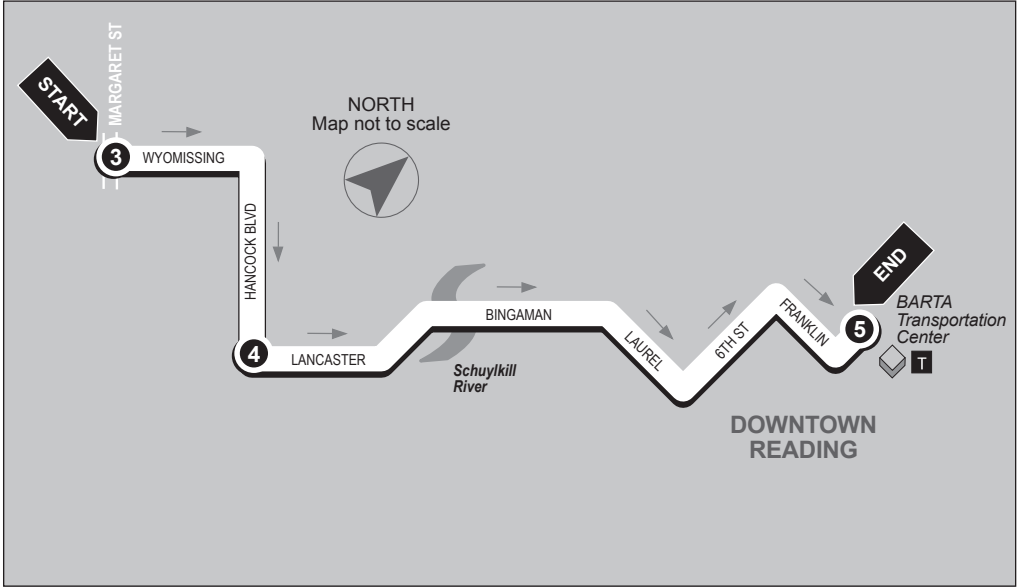

# 10 ROUTE

## Inbound

Wyomissing Blvd and Margaret St to BARTA Transportation Center

**Service to:** Oakbrook • Brookline Plaza • Lancaster Ave • South Reading

**3**

**BUS STARTS**  
E. Wyomissing Blvd.  
and Margaret St.

# ROUTE 10

2

**BUS LEAVES**  
Brookline Plaza  
and Lancaster Ave.

3

**BUS ENDS**  
E. Wyomissing Blvd.  
and Margaret St.