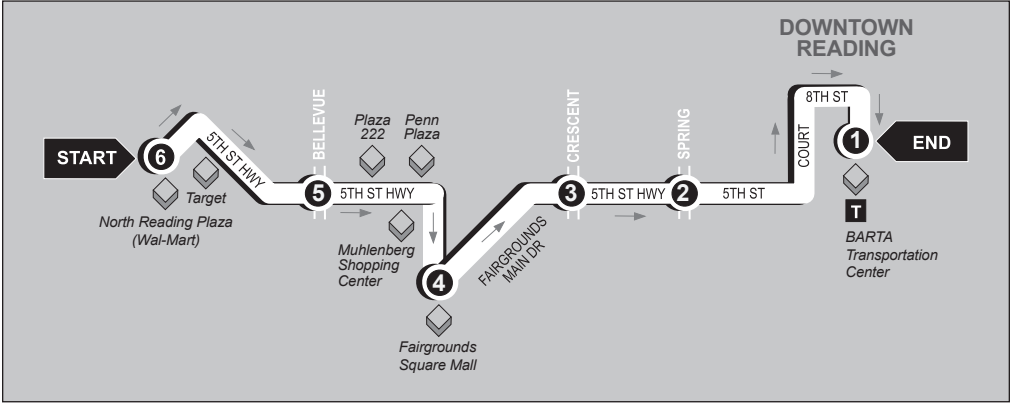

TEMPLE VIA 5TH ST - WEEKDAYS

1 ROUTE

Inbound

North Reading Plaza to BARTA Transportation Center

Service to: Wal-Mart • North Reading Plaza • Target • Muhlenberg Shop. Ctr • Plaza 222 • Penn Plaza • Fairgrounds Sq. Mall

6

BUS STARTS
N. Reading Plaza (Wal-Mart)

5

BUS LEAVES
5th St. and Bellevue Ave.

4

BUS LEAVES
Fairgrounds Sq. Mall (Boscov's)

3

BUS LEAVES
5th St. and Crescent Ave.

ROUTE 1 TEMPLE VIA 5TH ST - WEEKDAYS

Outbound

BARTA Transportation Center to North Reading Plaza

Service to: Fairgrounds Sq. Mall • Penn Plaza • Plaza 222 • Muhlenberg Shop. Ctr
Target • North Reading Plaza • Wal-Mart

1	2	3	4	5	6
BUS STARTS BARTA Trans. Ctr. BTC Stop # 3	BUS LEAVES 5th St. and Spring St.	BUS LEAVES 5th St. and Crescent Ave.	BUS LEAVES Fairgrounds Sq. Mall (Boscov's)	BUS LEAVES 5th St. and Bellevue Ave.	BUS ENDS N. Reading Plaza (Wal-Mart)