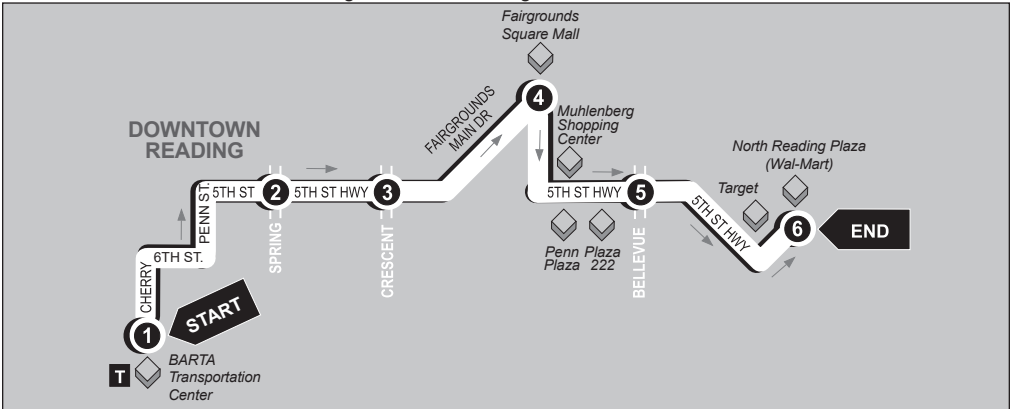

2

BUS LEAVES
5th St. and Spring St.

1

BUS ENDS
BARTATrans. Ctr. BTC Stop #3

WEEKDAYS

	6	5	4	3	2	1
AM	6:00	6:07	6:12	6:15	6:18	6:30
	6:30	6:37	6:42	6:45	6:48	7:00
	7:00	7:07	7:12	7:15	7:18	7:30
	7:30	7:37	7:42	7:45	7:48	8:00
	8:00	8:07	8:12	8:15	8:18	8:30
	8:30	8:37	8:42	8:45	8:48	9:00
	8:55	9:02	9:10	9:15	9:20	9:40
	9:15	9:22	9:30	9:35	9:40	10:00
	9:35	9:42	9:50	9:55	10:00	10:20
	9:55	10:02	10:10	10:15	10:20	10:40
	10:15	10:22	10:30	10:35	10:40	11:00
	10:35	10:42	10:50	10:55	11:00	11:20
	10:55	11:02	11:10	11:15	11:20	11:40
	11:15	11:22	11:30	11:35	11:40	PM 12:00
	11:35	11:42	11:50	11:55	PM 12:00	PM 12:20
	11:55	12:02	12:10	12:15	12:20	12:40
	12:15	12:22	12:30	12:35	12:40	1:00
	12:35	12:42	12:50	12:55	1:00	1:20
	12:55	1:02	1:10	1:15	1:20	1:40
	1:15	1:22	1:30	1:35	1:40	2:00
	1:35	1:42	1:50	1:55	2:00	2:20
	1:55	2:02	2:10	2:15	2:20	2:40
	2:15	2:22	2:30	2:35	2:40	3:00
	2:35	2:42	2:50	2:55	3:00	3:20
	2:55	3:02	3:10	3:15	3:20	3:40
	3:15	3:22	3:30	3:35	3:40	4:00
	3:35	3:42	3:50	3:55	4:00	4:20
	3:55	4:02	4:10	4:15	4:20	4:40
	4:15	4:22	4:30	4:35	4:40	5:00
	4:35	4:42	4:50	4:55	5:00	5:20
	4:55	5:02	5:10	5:15	5:20	5:40
	5:15	5:22	5:30	5:35	5:40	6:00
	5:35	5:42	5:50	5:55	6:00	6:20
	5:55	6:02	6:10	6:15	6:20	6:40
	6:15	6:22	6:30	6:35	6:40	7:00
	6:35	6:42	6:50	6:55	7:00	7:20
	6:55	7:02	7:10	7:15	7:20	7:40
	7:15	7:22	7:30	7:35	7:40	8:00
	7:35	7:42	7:50	7:55	8:00	8:20
	7:55	8:02	8:10	8:15	8:20	8:30
	8:15	8:22	8:30	8:35	8:40	9:00
	8:30	8:37	8:42	8:45	8:48	9:20
	9:00	9:07	9:12	9:15	9:18	9:30
	9:30	9:37	9:42	9:45	9:48	10:00
	10:00	10:07	10:12	10:15	10:18	10:30
	10:30	10:37	10:42	10:45	10:48	11:00
	11:00	11:07	11:12	11:15	11:18	11:30
	11:30	11:37	11:42	11:45	11:48	12:00

ROUTE 1 TEMPLE VIA 5TH ST - WEEKDAYS

Outbound

BARTA Transportation Center to North Reading Plaza

Service to: Fairgrounds Sq. Mall • Penn Plaza • Plaza 222 • Muhlenberg Shop. Ctr
Target • North Reading Plaza • Wal-Mart