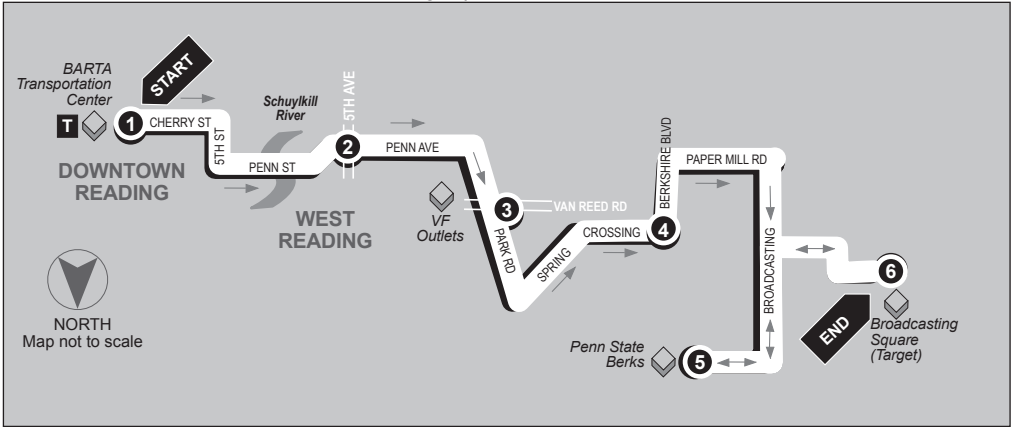

4

BUS LEAVES
Crossing Dr. &
Berkshire Blvd.

3

BUS LEAVES
Park Rd. &
Van Reed Rd.

2

BUS LEAVES
5th Ave. &
Penn Ave.

1

BUS ENDS
BARTA
Transportation Ctr.
BTC Stop #10

ROUTE 16 BROADCASTING SQUARE - SUNDAYS

Outbound

BARTA Transportation Center to Broadcasting Square

Service to: West Reading • VF Outlets • Paper Mill Road
Broadcasting Square • Penn State Berks

1

BUS STARTS
BARTA
Transportation Ctr.
BTC Stop #10

2

BUS LEAVES
5th Ave. &
Penn Ave.

3

BUS LEAVES
Park Rd. &
Van Reed Rd.

4

BUS LEAVES
Crossing Dr. &
Berkshire Blvd.

5

BUS LEAVES
Penn State
Berks

6

BUS ENDS
Broadcasting Sq.
Shopping Ctr.
Target

SUNDAYS

	11:00	11:10	11:15	11:20	11:25	11:30
AM	11:00	11:10	11:15	11:20	11:25	11:30
PM	12:00	12:10	12:15	12:20	12:25	12:30
	1:00	1:10	1:15	1:20	1:25	1:30
	2:00	2:10	2:15	2:20	2:25	2:30
	3:00	3:10	3:15	3:20	3:25	3:30
	4:00	4:10	4:15	4:20	4:25	4:30
	5:00	5:10	5:15	5:20	5:25	5:30
	6:00	6:10	6:15	6:20	6:25	6:30