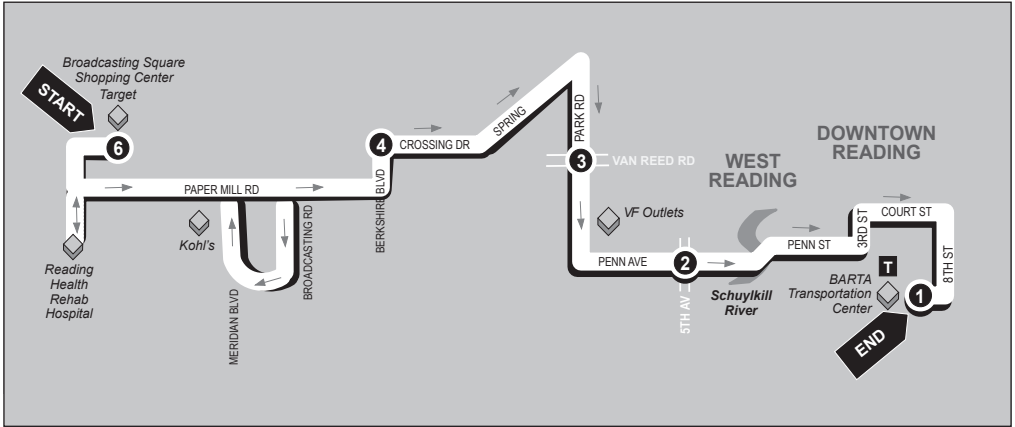

BROADCASTING SQUARE - SUNDAYS

ROUTE 16

Inbound

Broadcasting Square to BARTA Transportation Center

Service to: *Broadcasting Square • Paper Mill Rd • VF Outlets • West Reading*

6

BUS STARTS
Broadcasting Sq.
Shopping Ctr.
Target

4

BUS LEAVES
Crossing Dr. &
Berkshire Blvd.

3

BUS LEAVES
Park Rd. &
Van Reed Rd.

2

BUS LEAVES
5th Ave. &
Penn Ave.

1

BUS ENDS
BARTA
Transportation Ctr.
BTC Stop #10

ROUTE 16 BROADCASTING SQUARE - SUNDAYS

Outbound

BARTA Transportation Center to Broadcasting Square

Service to: West Reading • VF Outlets • Paper Mill Road
Broadcasting Square • Penn State Berks

1

BUS STARTS
BARTA
Transportation Ctr.
BTC Stop #10

6

BUS ENDS
Broadcasting Sq.
Shopping Ctr.
Target

SUNDAYS

	11:00	11:10	11:15	11:20	11:25	11:30
AM	11:00	11:10	11:15	11:20	11:25	11:30
PM	12:00	12:10	12:15	12:20	12:25	12:30
	1:00	1:10	1:15	1:20	1:25	1:30
	2:00	2:10	2:15	2:20	2:25	2:30
	3:00	3:10	3:15	3:20	3:25	3:30
	4:00	4:10	4:15	4:20	4:25	4:30
	5:00	5:10	5:15	5:20	5:25	5:30
	6:00	6:10	6:15	6:20	6:25	6:30