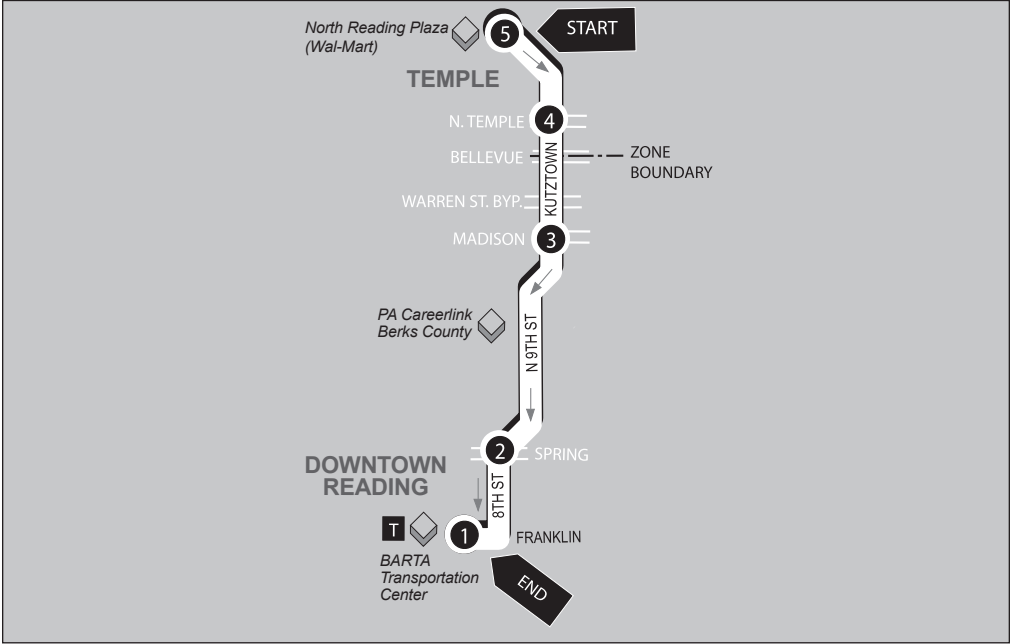

TEMPLE VIA KUTZTOWN ROAD

3 ROUTE

Inbound

Temple via Kutztown Road to BARTA Transportation Center

Service to: Wal-Mart • North Reading Plaza • Temple
• Kutztown Road • CareerLink • N 9th St

5	4	3	2	1
BUS STARTS North Reading Plaza (Wal-Mart)	BUS LEAVES Kutztown Rd. and N. Temple Blvd.	BUS LEAVES Kutztown Rd. and Madison Ave.	BUS LEAVES 8th St. and Spring St.	BUS ENDS BARTA Transportation Ctr. BTC Stop #3

Effective 8/26/19

TEMPLE VIA KUTZTOWN ROAD

Outbound

BARTA Transportation Center to Temple via Kutztown Road

Service to: N 9th St • CareerLink • Kutztown Road • Temple North Reading Plaza • Wal-Mart

1	2	3	4	5
BUS STARTS BARTA Transportation Ctr. BTC Stop # 3	BUS LEAVES 9th St. and Spring St.	BUS LEAVES Kutztown Rd. and Madison Ave.	BUS LEAVES Kutztown Rd. and N. Temple Blvd.	BUS ENDS North Reading Plaza (Wal-Mart)