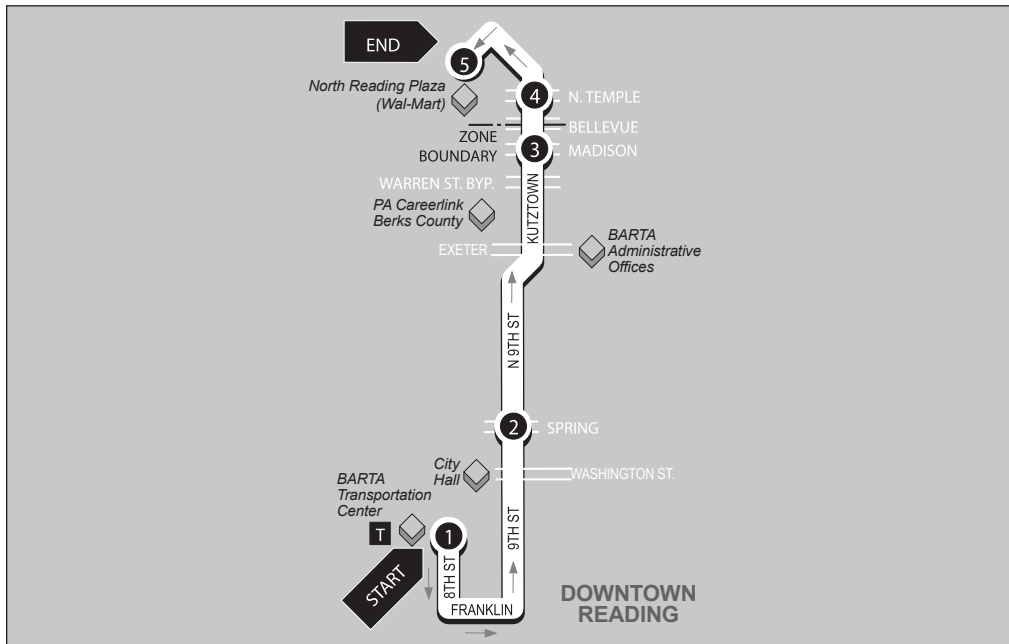

TEMPLE VIA KUTZTOWN ROAD

3 ROUTE

Inbound

Temple via Kutztown Road to BARTA Transportation Center

Service to: Wal-Mart • North Reading Plaza • Temple
• Kutztown Road • CareerLink • N 9th St

5	4	3	2	1
BUS STARTS North Reading Plaza (Wal-Mart)	BUS LEAVES Kutztown Rd. and N. Temple Blvd.	BUS LEAVES Kutztown Rd. and Madison Ave.	BUS LEAVES 8th St. and Spring St.	BUS ENDS BARTA Transportation Ctr. BTC Stop #3

Effective 8/26/19

TEMPLE VIA KUTZTOWN ROAD

Outbound

BARTA Transportation Center to Temple via Kutztown Road

Service to: N 9th St • CareerLink • Kutztown Road • Temple North Reading Plaza • Wal-Mart

1	2	3	4	5
BUS STARTS BARTA Transportation Ctr. BTC Stop # 3	BUS LEAVES 9th St. and Spring St.	BUS LEAVES Kutztown Rd. and Madison Ave.	BUS LEAVES Kutztown Rd. and N. Temple Blvd.	BUS ENDS North Reading Plaza (Wal-Mart)