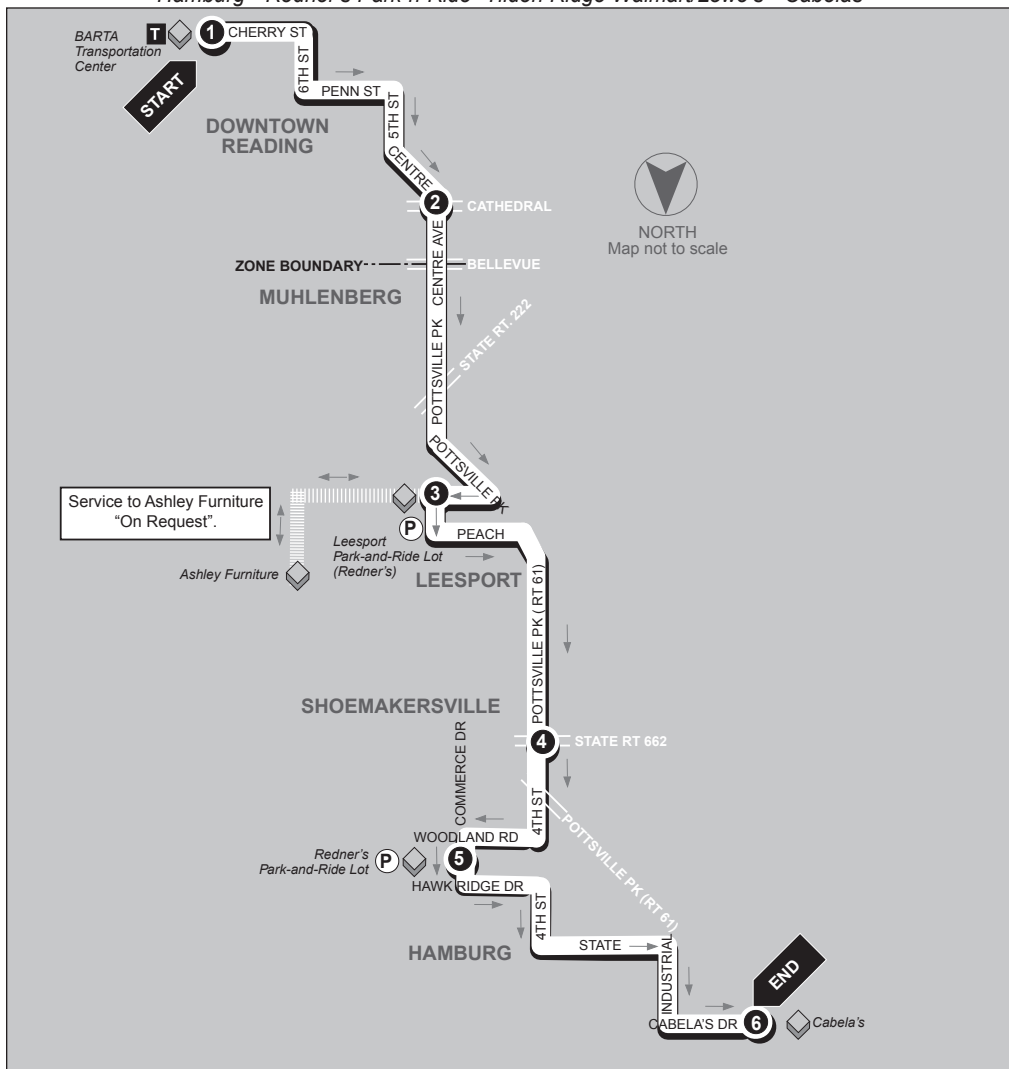

# 20 ROUTE

# ROUTE 20

# ROUTE 61/HAMBURG

## Outbound

BARTA Transportation Center to Leesport/Hamburg

**Service to:** Route 61 North • Leesport Redner's Park-n-Ride • Shoemakersville Hamburg • Redner's Park-n-Ride • Tilden Ridge Walmart/Lowe's • Cabelas