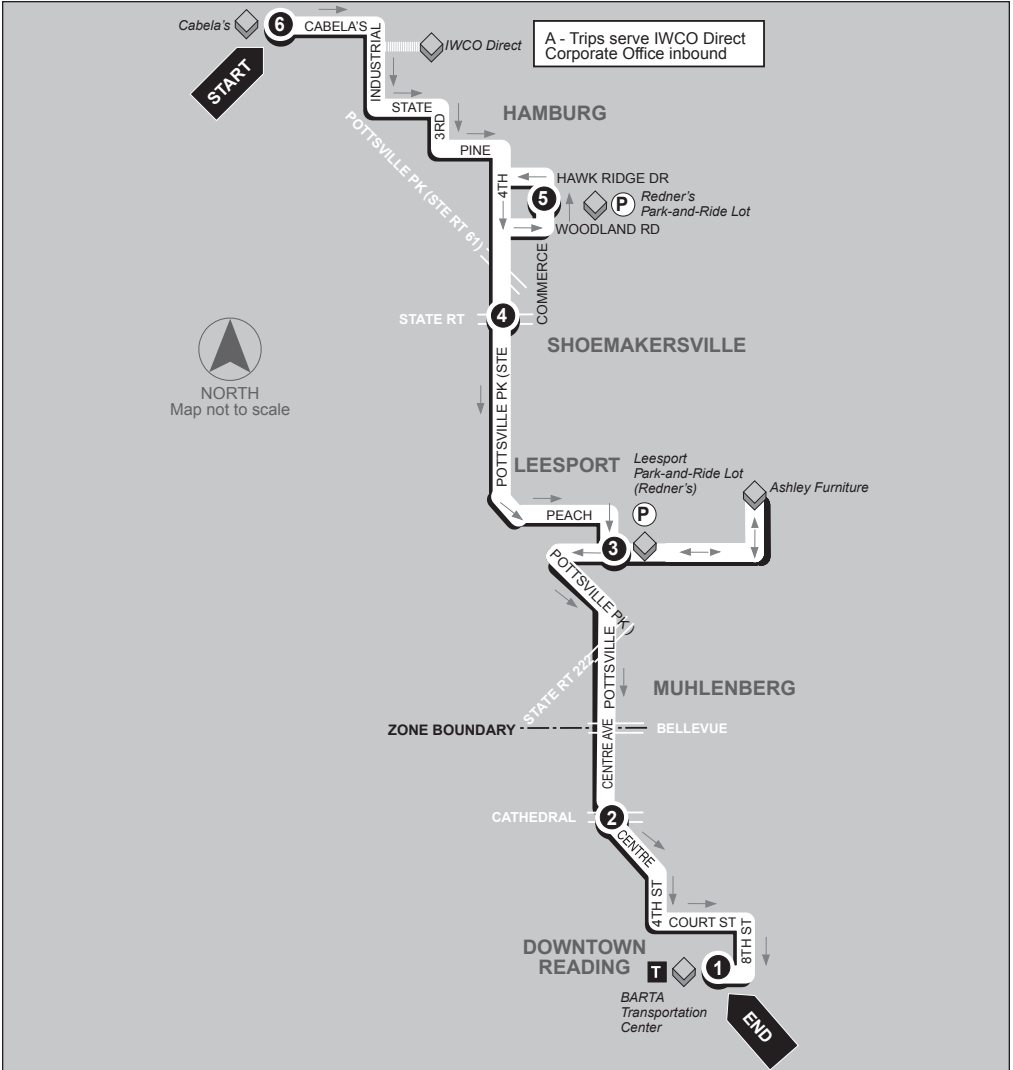

ROUTE 61/HAMBURG

20 ROUTE

Inbound

Leesport/Hamburg to BARTA Transportation Center

Service to: Cabela's • Redner's Park-n-Ride • Hamburg • Shoemakersville • Leesport Redner's Park-n-Ride • Route 61 North

6	5	4	3	2	1
BUS STARTS Cabela's	BUS LEAVES Hamburg - Redner's Park-n-Ride	BUS LEAVES Shoemakersville - Route 61 and Route 662	BUS LEAVES Leesport - Redner's Park-n-Ride	BUS LEAVES Centre St and Cathedral Ave	BUS ENDS BARTA Transportation Ctr BTC Stop #8

WEEKDAYS AND SATURDAYS

AM	6:05	6:15	6:20	6:30	6:45	7:00
	A 7:05	7:15	7:20	7:30	7:45	8:00
	8:05	8:15	8:20	8:30	8:45	9:05
	9:05	9:15	9:20	9:30	9:45	10:05
	10:10	10:20	10:25	10:35	10:50	11:10
	11:10	11:20	11:25	11:35	11:50	12:10
PM	12:15	12:25	12:30	12:40	12:55	1:15
	1:15	1:25	1:30	1:40	1:55	2:15
	2:20	2:30	2:35	2:45	3:00	3:20
	3:20	3:30	3:35	3:45	4:00	4:20
	A 4:25	4:35	4:40	4:50	5:05	5:25
	5:25	5:35	5:40	5:50	6:05	6:20
	A 6:30	6:40	6:45	6:55	7:10	7:25
	11:05	11:15	11:20	11:30	11:45	AM 12:00

Effective 8-26-19