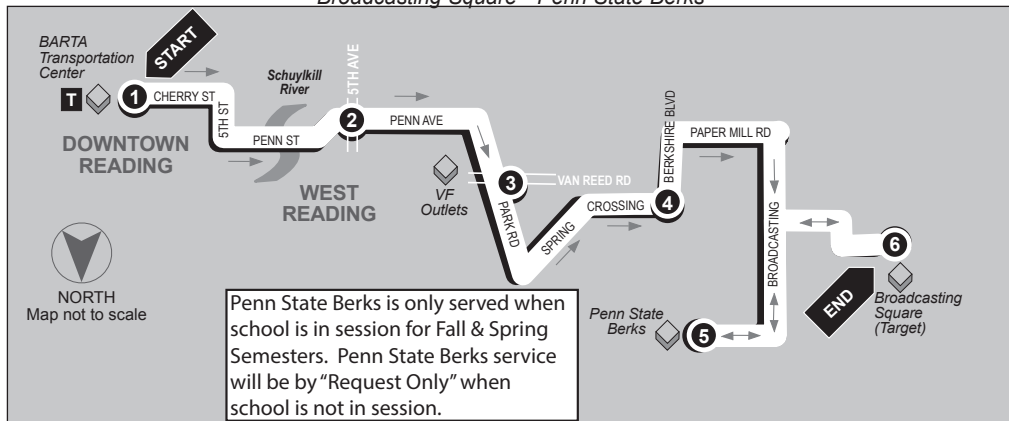

4

BUS LEAVES
Crossing Dr. &
Berkshire Blvd.

3

BUS LEAVES
Park Rd. &
Van Reed Rd.

2

BUS LEAVES
5th Ave. &
Penn Ave.

1

BUS ENDS
BARTA Trans. Ctr.
BTC Stop #10

ROUTE 16 BROADCASTING SQUARE

WEEKDAYS & SATURDAYS

Outbound

BARTA Transportation Center to Broadcasting Square

Service to: West Reading • VF Outlets • Paper Mill Road
Broadcasting Square • Penn State Berks

1

2

3

4

5

6

BUS STARTS BARTA Trans. Ctr. BTC Stop #10

BUS LEAVES 5th Ave. & Penn Ave

BUS LEAVES Park Rd. & Van Reed Rd.

BUS LEAVES Crossing Dr. & Berkshire Blvd.

BUS LEAVES Penn State Berks

BUS ENDS Broadcasting Sq. Shopping Ctr./Target

WEEKDAYS AND SATURDAYS

	1	2	3	4	5	6
AM 5:45	5:50	5:55	6:00	6:05	6:15	
6:15	6:20	6:25	6:30	6:35	6:45	
6:45	6:50	6:55	7:00	7:05	7:15	
7:15	7:20	7:25	7:30	7:35	7:45	
7:45	7:50	7:55	8:00	8:05	8:15	
8:15	8:20	8:25	8:30	8:35	8:45	
8:45	8:50	8:55	9:00	9:05	9:15	
9:15	9:20	9:25	9:30	9:35	9:45	
9:45	9:50	9:55	10:00	10:05	10:15	
10:15	10:20	10:25	10:30	10:35	10:45	
10:30	10:35	10:40	10:45	10:50	11:00	
11:00	11:05	11:10	11:15	11:20	11:30	
11:30	11:35	11:40	11:45	11:50	12:00	
11:45	11:50	11:55	PM 12:00	12:05	12:15	
PM 12:15	12:20	12:25	12:30	12:35	12:45	
12:45	12:50	12:55	1:00	1:05	1:15	
1:00	1:05	1:10	1:15	1:20	1:30	
1:30	1:35	1:40	1:45	1:50	2:00	
2:00	2:05	2:10	2:15	2:20	2:30	
2:15	2:20	2:25	2:30	2:35	2:45	
2:45	2:50	2:55	3:00	3:05	3:15	
3:15	3:20	3:25	3:30	3:35	3:45	
3:30	3:35	3:40	3:45	3:50	4:00	
4:00	4:05	4:10	4:15	4:20	4:30	
4:30	4:35	4:40	4:45	4:50	5:00	
4:45	4:50	4:55	5:00	5:05	5:15	
5:15	5:20	5:25	5:30	5:35	5:45	
5:45	5:50	5:55	6:00	6:05	6:15	
6:30	6:35	6:40	6:45	6:50	7:00	
7:00	7:05	7:10	7:15	7:20	7:30	
8:15	8:20	8:25	8:30	8:35	8:45	
9:15	9:20	9:25	9:30	9:35	9:45	
10:15	10:20	10:25	10:30	10:35	10:45	