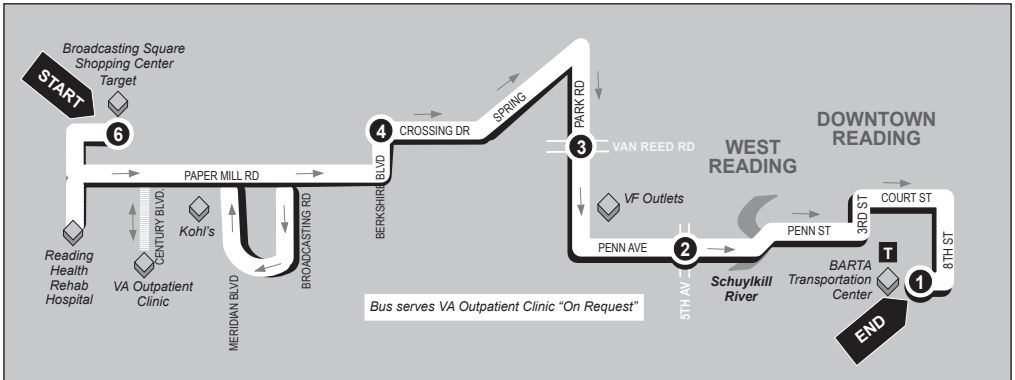

BROADCASTING SQUARE

WEEKDAYS & SATURDAYS

16 ROUTE

Inbound

Broadcasting Square to BARTA Transportation Center

Service to: Broadcasting Square • Paper Mill Rd • VF Outlets • West Reading

6

BUS STARTS
Broadcasting Sq.
Shopping Ctr.
Target

4

BUS LEAVES
Crossing Dr. &
Berkshire Blvd.

3

BUS LEAVES
Park Rd. &
Van Reed Rd.

2

BUS LEAVES
5th Ave. &
Penn Ave.

1

BUS ENDS
BARTA Trans. Ctr.
BTC Stop #10

ROUTE 16 BROADCASTING SQUARE

WEEKDAYS & SATURDAYS

Outbound

BARTA Transportation Center to Broadcasting Square

Service to: West Reading • VF Outlets • Paper Mill Road
Broadcasting Square • Penn State Berks

1

2

3

4

5

6

BUS STARTS BARTA Trans. Ctr. BTC Stop #10

BUS LEAVES 5th Ave. & Penn Ave