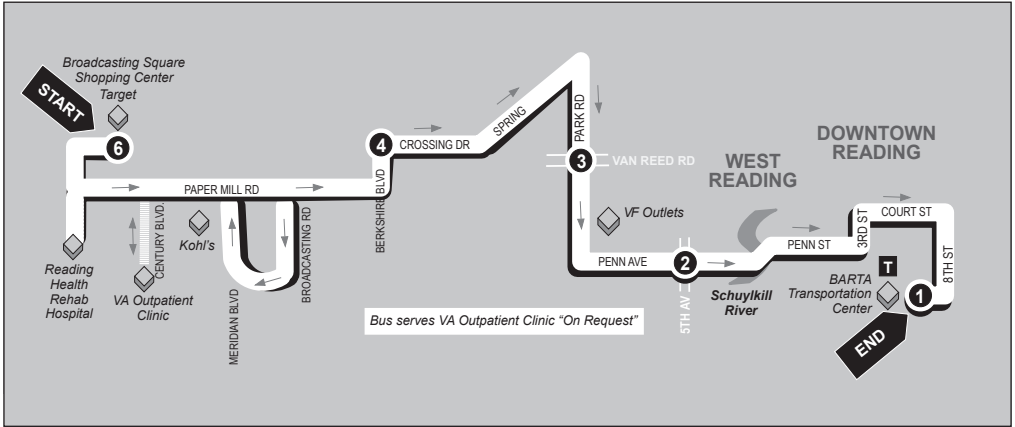

BROADCASTING SQUARE - SUNDAYS

ROUTE 16

Inbound

Broadcasting Square to BARTA Transportation Center

Service to: Broadcasting Square • Paper Mill Rd • VF Outlets • West Reading

6

BUS STARTS
Broadcasting Sq.
Shopping Ctr.
Target

4

BUS LEAVES
Crossing Dr. &
Berkshire Blvd.

3

BUS LEAVES
Park Rd. &
Van Reed Rd.

2

BUS LEAVES
5th Ave. &
Penn Ave.

1

BUS ENDS
BARTA
Transportation Ctr.
BTC Stop #10

ROUTE 16 BROADCASTING SQUARE - SUNDAYS

Outbound

BARTA Transportation Center to Broadcasting Square

Service to: West Reading • VF Outlets • Paper Mill Road
Broadcasting Square • Penn State Berks

1

BUS STARTS
BARTA
Transportation Ctr.
BTC Stop #10

6

BUS ENDS
Broadcasting Sq.
Shopping Ctr.
Target

SUNDAYS

	11:00	11:10	11:15	11:20	11:25	11:30
AM	11:00	11:10	11:15	11:20	11:25	11:30
PM	12:00	12:10	12:15	12:20	12:25	12:30
	1:00	1:10	1:15	1:20	1:25	1:30
	2:00	2:10	2:15	2:20	2:25	2:30
	3:00	3:10	3:15	3:20	3:25	3:30
	4:00	4:10	4:15	4:20	4:25	4:30
	5:00	5:10	5:15	5:20	5:25	5:30
	6:00	6:10	6:15	6:20	6:25	6:30