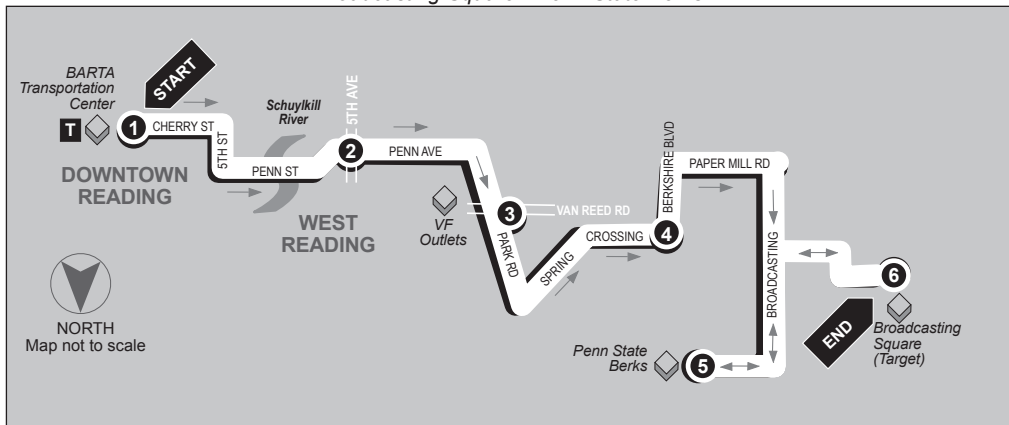

4

BUS LEAVES
Crossing Dr. &
Berkshire Blvd.

3

BUS LEAVES
Park Rd. &
Van Reed Rd.

2

BUS LEAVES
5th Ave. &
Penn Ave.

1

BUS ENDS
BARTA
Transportation Ctr.
BTC Stop #10

ROUTE 16 BROADCASTING SQUARE - SUNDAYS

Outbound

BARTA Transportation Center to Broadcasting Square

Service to: West Reading • VF Outlets • Paper Mill Road
Broadcasting Square • Penn State Berks

1

BUS STARTS
BARTA
Transportation Ctr.
BTC Stop #10

2

BUS LEAVES
5th Ave. &
Penn Ave.

3

BUS LEAVES
Park Rd. &
Van Reed Rd.

4

BUS LEAVES
Crossing Dr. &
Berkshire Blvd.

5

BUS LEAVES
Penn State
Berks

6

BUS ENDS
Broadcasting Sq.
Shopping Ctr.
Target

SUNDAYS

	11:00	11:10	11:15	11:20	11:25	11:30
AM	11:00	11:10	11:15	11:20	11:25	11:30
PM	12:00	12:10	12:15	12:20	12:25	12:30
	1:00	1:10	1:15	1:20	1:25	1:30
	2:00	2:10	2:15	2:20	2:25	2:30
	3:00	3:10	3:15	3:20	3:25	3:30
	4:00	4:10	4:15	4:20	4:25	4:30
	5:00	5:10	5:15	5:20	5:25	5:30
	6:00	6:10	6:15	6:20	6:25	6:30