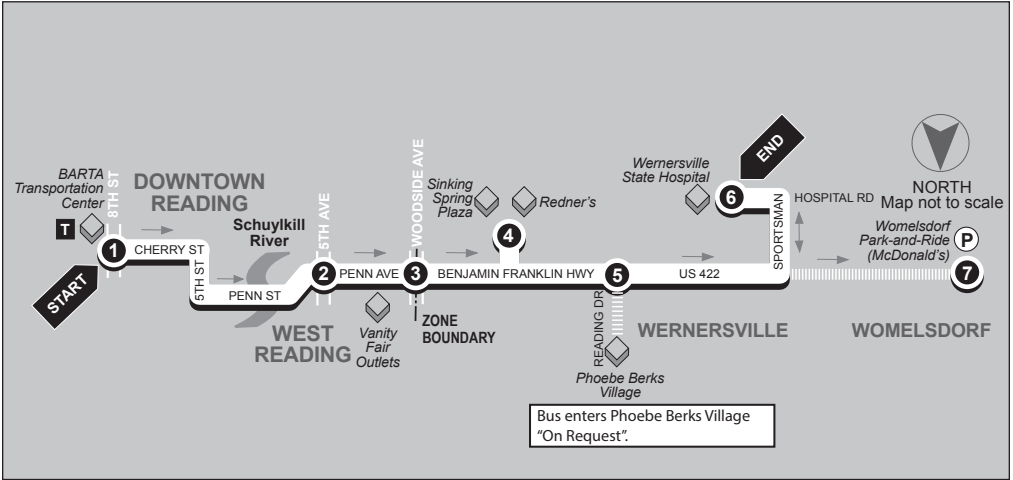

WERNERSVILLE VIA SINKING SPRING WEEKDAYS **14** ROUTE

Inbound

Wernersville State Hospital to BARTA Transportation Center

Service to: Womelsdorf Park-N-Ride • Wernersville Hospital • Phoebe Berks Village (Upon Request) • Redners • Sinking Spring Plaza • Vanity Fair Outlets • West Reading

3

BUS LEAVES Penn Ave. and Woodside Ave.

2

BUS LEAVES 5th Ave. and Penn Ave.

1

BUS ENDS BARTA Transportation Ctr. BTC Stop #9

WEEKDAYS

AM	Yes 6:00	6:15	6:20	6:25	6:30	6:40	7:00
	Yes 6:30	6:45	6:50	6:55	7:00	7:10	7:30
	No	6:45	6:50	6:55	7:00	7:10	7:30
	No	7:15	7:20	7:25	7:30	7:40	8:00
	Yes 8:00	8:15	8:20	8:25	8:30	8:40	9:00
	No	8:15	8:20	8:25	8:30	8:40	9:00
	No	8:45	8:50	8:55	9:00	9:10	9:30
	No	9:45	9:50	9:55	10:00	10:10	10:30
	No	10:15	10:20	10:25	10:30	10:40	11:00
	No	11:15	11:20	11:25	11:30	11:40	PM 12:00
	No	11:45	11:50	11:55	PM 12:00	12:10	12:30
PM	No	12:45	12:50	12:55	1:00	1:10	1:30
	No	1:45	1:50	1:55	2:00	2:10	2:30
	Yes 3:00	3:15	3:20	3:25	3:30	3:40	4:00
	No	3:45	3:50	3:55	4:00	4:10	4:30
	Yes 4:30	4:45	4:50	4:55	5:00	5:10	5:30
	Yes 5:00	5:15	5:20	5:25	5:30	5:40	6:00
	No	5:15	5:20	5:25	5:30	5:40	6:00
	Yes 6:00	6:15	6:20	6:25	6:30	6:40	7:00
	No	6:15	6:20	6:25	6:30	6:40	7:00
	Yes 7:00	7:15	7:20	7:25	7:30	7:40	8:00

ROUTE 14 WERNERSVILLE VIA SINKING SPRING WEEKDAYS

Outbound

BARTA Transportation Center to Wernersville State Hospital

Service to: West Reading • Vanity Fair Outlets • Sinking Spring Plaza • Redners
Phoebe Berks Village (Upon Request) • Wernersville Hospital • Womelsdorf Park-N-Ride

- 1**
- 2**
- 3**
- 4**
- 5**
- 6**
- 7**

BUS STARTS	BUS LEAVES	BUS LEAVES	BUS LEAVES	BUS LEAVES	BUS LEAVES	BUS ENDS	Does Bus
BARTA Transportation Center. BTC Stop #9	5th Ave. and Penn Ave.	Penn Ave. and Woodside Ave.	Sinking Spring Plaza	Rt. 422 & Reading Dr.	Wernersville State Hospital	continue to Womelsdorf Park-N-Ride (McDonald's)?	