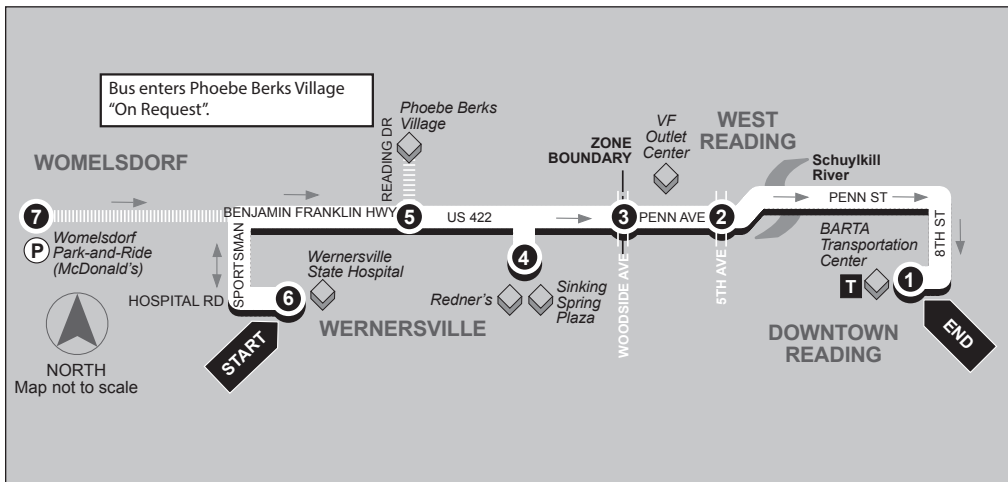

WERNERSVILLE VIA SINKING SPRING WEEKDAYS **14** ROUTE

Inbound

Wernersville State Hospital to BARTA Transportation Center

Service to: Womelsdorf Park-N-Ride • Wernersville Hospital • Phoebe Berks Village (Upon Request) • Redners • Sinking Spring Plaza • Vanity Fair Outlets • West Reading

7

Does Bus start at Womelsdorf Park-N-Ride (McDonalds)?

6

BUS ENDS Wernersville State Hospital

5

BUS LEAVES Rt. 422 & Reading Dr.

4

BUS LEAVES Sinking Spring Plaza

ROUTE 14 WERNERSVILLE VIA SINKING SPRING WEEKDAYS

Outbound

BARTA Transportation Center to Wernersville State Hospital

Service to: West Reading • Vanity Fair Outlets • Sinking Spring Plaza • Redners
Phoebe Berks Village (Upon Request) • Wernersville Hospital • Womelsdorf Park-N-Ride

- 1**
- 2**
- 3**
- 4**
- 5**
- 6**
- 7**

BUS STARTS	BUS LEAVES	BUS LEAVES	BUS LEAVES	BUS LEAVES	BUS LEAVES	BUS ENDS	Does Bus
BARTA Transportation Center. BTC Stop #9	5th Ave. and Penn Ave.	Penn Ave. and Woodside Ave.	Sinking Spring Plaza	Rt. 422 & Reading Dr.	Wernersville State Hospital	continue to Womelsdorf Park-N-Ride (McDonald's)?	