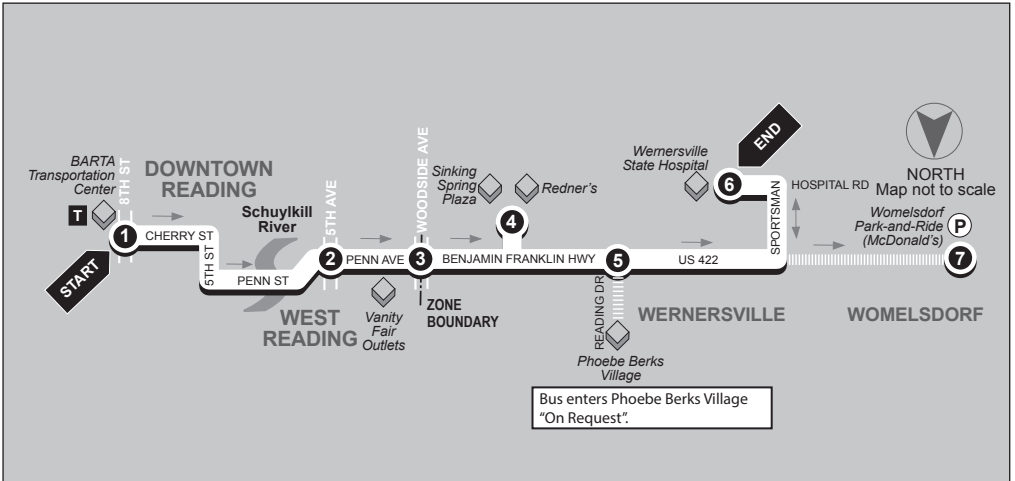

## Inbound

Wernersville State Hospital to BARTA Transportation Center

**Service to:** *Womelsdorf Park-N-Ride • Wernersville Hospital • Phoebe Berks Village (Upon Request) • Redners • Sinking Spring Plaza • Vanity Fair Outlets • West Reading*

# ROUTE 14 WERNERSVILLE VIA SINKING SPRING SATURDAY

## Outbound

BARTA Transportation Center to Wernersville State Hospital

**Service to:** West Reading • Vanity Fair Outlets • Sinking Spring Plaza • Redners  
Phoebe Berks Village (Upon Request) • Wernersville Hospital • Womelsdorf Park-N-Ride

1

**BUS STARTS**  
BARTA  
Transportation  
Ctr.  
BTC Stop #9

2

**BUS LEAVES**  
5th Ave. and  
Penn Ave.

3

**BUS LEAVES**  
Penn Ave. and  
Woodside Ave.

4

**BUS LEAVES**  
Sinking Spring  
Plaza