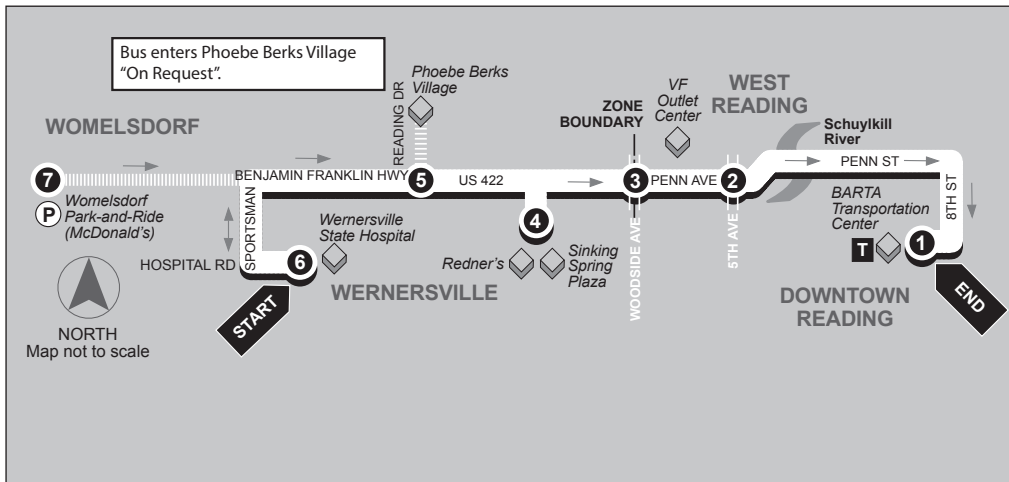

## Inbound

Wernersville State Hospital to BARTA Transportation Center

**Service to:** *Womelsdorf Park-N-Ride • Wernersville Hospital • Phoebe Berks Village (Upon Request) • Redners • Sinking Spring Plaza • Vanity Fair Outlets • West Reading*

# ROUTE 14 WERNERSVILLE VIA SINKING SPRING SATURDAY

## Outbound

BARTA Transportation Center to Wernersville State Hospital

**Service to:** West Reading • Vanity Fair Outlets • Sinking Spring Plaza • Redners  
Phoebe Berks Village (Upon Request) • Wernersville Hospital • Womelsdorf Park-N-Ride

1

**BUS STARTS**  
BARTA  
Transportation  
Ctr.  
BTC Stop #9

2

**BUS LEAVES**  
5th Ave. and  
Penn Ave.

3

**BUS LEAVES**  
Penn Ave. and  
Woodside Ave.

4

**BUS LEAVES**  
Sinking Spring  
Plaza