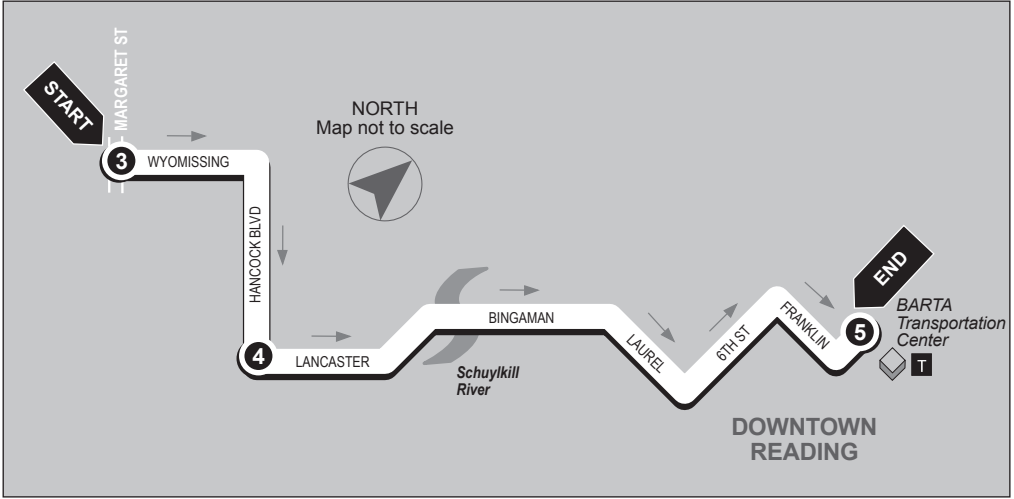

BROOKLINE - SATURDAY & SUNDAY

ROUTE 10

Inbound

Wyomissing Blvd and Margaret St to BARTA Transportation Center

Service to: Oakbrook • Brookline Plaza • Lancaster Ave • South Reading

3

BUS STARTS
E. Wyomissing Blvd.
and Margaret St.

4

BUS LEAVES
Lancaster Ave. and
Hancock Blvd.

5

BUS ENDS
BARTA
Transportation Ctr.
BTC Stop #6

SATURDAY

AM			
	6:45	6:48	7:00
	7:20	7:25	7:45
	8:05	8:10	8:30
	8:50	8:55	9:15
	9:35	9:38	10:00
	10:20	10:23	10:45
	11:05	11:08	11:30
	11:50	11:53	12:15
PM			
	12:35	12:38	1:00
	1:20	1:23	1:45
	2:05	2:08	2:30
	2:50	2:53	3:15
	3:35	3:38	4:00
	4:20	4:25	4:45
	5:05	5:10	5:30
	5:45	5:48	6:00
	6:15	6:18	6:30
	6:55	6:58	7:10
	7:55	7:58	8:10
	8:55	8:58	9:10
	9:55	9:58	10:10

SUNDAY

AM			PM 12:00
	11:45	11:48	
PM			
	12:45	12:48	1:00
	1:45	1:48	2:00
	2:45	2:48	3:00
	3:45	3:48	4:00
	4:45	4:48	5:00
	5:45	5:48	6:00
	6:45	6:48	7:00

ROUTE 10

BROOKLINE - SATURDAY & SUNDAY

Outbound

BARTA Transportation Center to Wyomissing Blvd and Margaret St

Service to: South Reading • Lancaster Ave • Brookline Plaza • Oakbrook

1

BUS STARTS
BARTA
Transportation Ctr.
BTC Stop #6

2

BUS LEAVES
Brookline Plaza
and Lancaster Ave.

3

BUS ENDS
E. Wyomissing
Blvd.
and Margaret St.