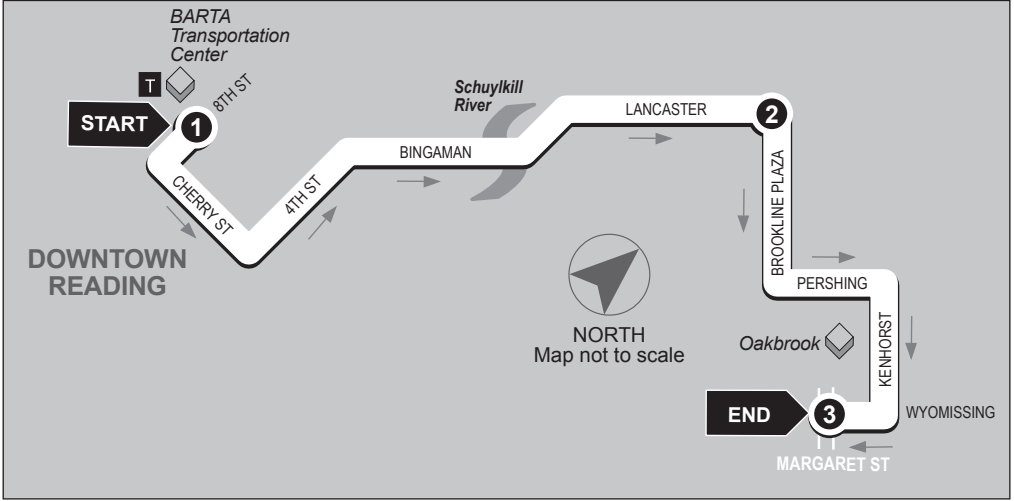

BROOKLINE - SATURDAY & SUNDAY

ROUTE 10

Inbound

Wyomissing Blvd and Margaret St to BARTA Transportation Center

Service to: Oakbrook • Brookline Plaza • Lancaster Ave • South Reading

3

BUS STARTS
E. Wyomissing Blvd.
and Margaret St.

4

BUS LEAVES
Lancaster Ave. and
Hancock Blvd.

5

BUS ENDS
BARTA
Transportation Ctr.
BTC Stop #6

SATURDAY

AM			
	6:45	6:48	7:00
	7:20	7:25	7:45
	8:05	8:10	8:30
	8:50	8:55	9:15
	9:35	9:38	10:00
	10:20	10:23	10:45
	11:05	11:08	11:30
	11:50	11:53	12:15
PM			
	12:35	12:38	1:00
	1:20	1:23	1:45
	2:05	2:08	2:30
	2:50	2:53	3:15
	3:35	3:38	4:00
	4:20	4:25	4:45
	5:05	5:10	5:30
	5:45	5:48	6:00
	6:15	6:18	6:30
	6:55	6:58	7:10
	7:55	7:58	8:10
	8:55	8:58	9:10
	9:55	9:58	10:10

SUNDAY

AM			PM 12:00
	11:45	11:48	
PM			
	12:45	12:48	1:00
	1:45	1:48	2:00
	2:45	2:48	3:00
	3:45	3:48	4:00
	4:45	4:48	5:00
	5:45	5:48	6:00
	6:45	6:48	7:00

ROUTE 10

BROOKLINE - SATURDAY & SUNDAY

Outbound

BARTA Transportation Center to Wyomissing Blvd and Margaret St

Service to: South Reading • Lancaster Ave • Brookline Plaza • Oakbrook

1

BUS STARTS
BARTA
Transportation Ctr.
BTC Stop #6

2

BUS LEAVES
Brookline Plaza
and Lancaster Ave.

3

BUS ENDS
E. Wyomissing
Blvd.
and Margaret St.