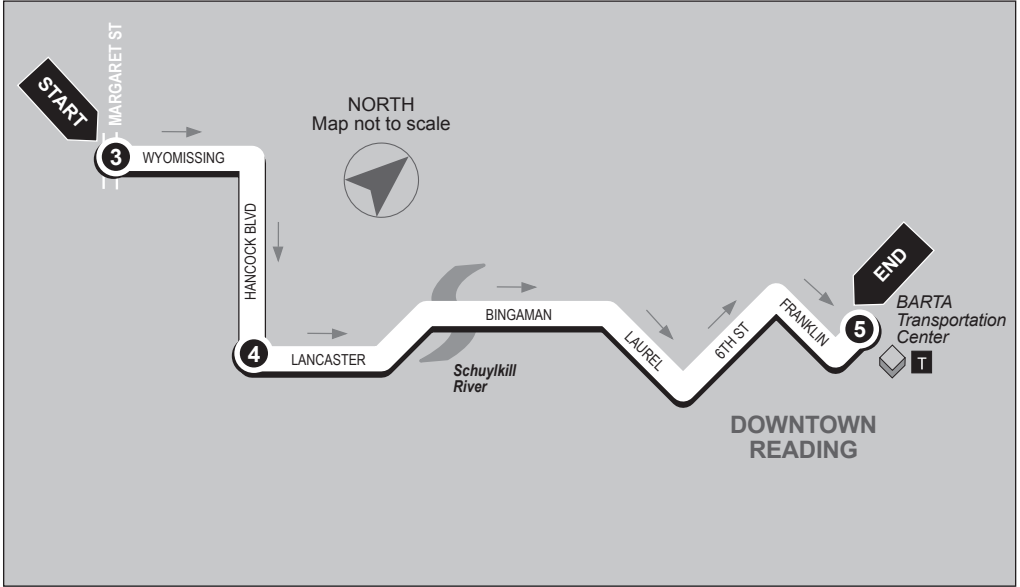

BROOKLINE - WEEKDAYS

10 ROUTE

Inbound

Wyomissing Blvd and Margaret St to BARTA Transportation Center

Service to: Oakbrook • Brookline Plaza • Lancaster Ave • South Reading

3

BUS STARTS
E. Wyomissing Blvd.
and Margaret St.

4

Bus Leaves
Lancaster Ave.
and Hancock Blvd.

5

BUS ENDS
BARTA
Transportation Ctr.
BTC Stop #6

WEEKDAYS

AM	5:45	5:48	6:00
	6:15	6:18	6:30
	6:45	6:48	7:00
	7:20	7:25	7:45
	8:05	8:10	8:30
	8:50	8:55	9:15
	9:35	9:38	10:00
	10:20	10:23	10:45
	11:05	11:08	11:30
	11:50	11:53	PM 12:15
PM	12:35	12:38	1:00
	1:20	1:23	1:45
	2:05	2:08	2:30
	2:50	2:53	3:15
	3:35	3:38	4:00
	4:20	4:25	4:45
	5:05	5:10	5:30
	5:45	5:48	6:00
	6:15	6:18	6:30
	6:55	6:58	7:10
	7:55	7:58	8:10
	8:55	8:58	9:10
	9:55	9:58	10:10

ROUTE 10

BROOKLINE - WEEKDAYS

Outbound

BARTA Transportation Center to Wyomissing Blvd and Margaret St

Service to: South Reading • Lancaster Ave • Brookline Plaza • Oakbrook

1

BUS STARTS
BARTA
Transportation Ctr.
BTC Stop #6

2

BUS LEAVES
Brookline Plaza
and Lancaster Ave.

3

BUS ENDS
E. Wyomissing Blvd.
and Margaret St.

WEEKDAYS

AM 5:30	5:37	5:45
6:00	6:07	6:15
6:30	6:37	6:45
7:00	7:10	7:20
7:45	7:55	8:05
8:30	8:40	8:50
9:15	9:23	9:35
10:00	10:08	10:20
10:45	10:52	11:05
11:30	11:38	11:50
PM 12:15	12:23	12:35
1:00	1:08	1:20
1:45	1:53	2:05
2:30	2:38	2:50
3:15	3:23	3:35
4:00	4:10	4:20
4:45	4:55	5:05
5:30	5:37	5:45
6:00	6:07	6:15
6:40	6:47	6:55
7:40	7:47	7:55
8:40	8:47	8:55
9:40	9:47	9:55