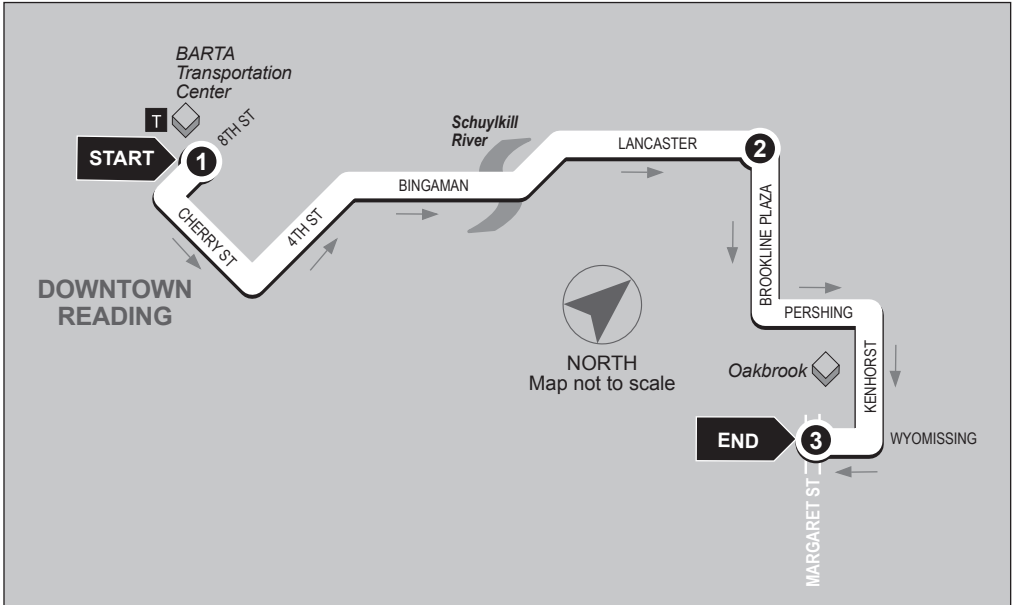

BROOKLINE - WEEKDAYS

10 ROUTE

Inbound

Wyomissing Blvd and Margaret St to BARTA Transportation Center

Service to: Oakbrook • Brookline Plaza • Lancaster Ave • South Reading

3

BUS STARTS
E. Wyomissing Blvd.
and Margaret St.

4

Bus Leaves
Lancaster Ave.
and Hancock Blvd.

5

BUS ENDS
BARTA
Transportation Ctr.
BTC Stop #6

WEEKDAYS

AM	5:45	5:48	6:00
	6:15	6:18	6:30
	6:45	6:48	7:00
	7:20	7:25	7:45
	8:05	8:10	8:30
	8:50	8:55	9:15
	9:35	9:38	10:00
	10:20	10:23	10:45
	11:05	11:08	11:30
	11:50	11:53	PM 12:15
PM	12:35	12:38	1:00
	1:20	1:23	1:45
	2:05	2:08	2:30
	2:50	2:53	3:15
	3:35	3:38	4:00
	4:20	4:25	4:45
	5:05	5:10	5:30
	5:45	5:48	6:00
	6:15	6:18	6:30
	6:55	6:58	7:10
	7:55	7:58	8:10
	8:55	8:58	9:10
	9:55	9:58	10:10

ROUTE 10

BROOKLINE - WEEKDAYS

Outbound

BARTA Transportation Center to Wyomissing Blvd and Margaret St

Service to: South Reading • Lancaster Ave • Brookline Plaza • Oakbrook

1

BUS STARTS
BARTA
Transportation Ctr.
BTC Stop #6

2

BUS LEAVES
Brookline Plaza
and Lancaster Ave.

3

BUS ENDS
E. Wyomissing Blvd.
and Margaret St.

WEEKDAYS

AM 5:30	5:37	5:45
6:00	6:07	6:15
6:30	6:37	6:45
7:00	7:10	7:20
7:45	7:55	8:05
8:30	8:40	8:50
9:15	9:23	9:35
10:00	10:08	10:20
10:45	10:52	11:05
11:30	11:38	11:50
PM 12:15	12:23	12:35
1:00	1:08	1:20
1:45	1:53	2:05
2:30	2:38	2:50
3:15	3:23	3:35
4:00	4:10	4:20
4:45	4:55	5:05
5:30	5:37	5:45
6:00	6:07	6:15
6:40	6:47	6:55
7:40	7:47	7:55
8:40	8:47	8:55
9:40	9:47	9:55