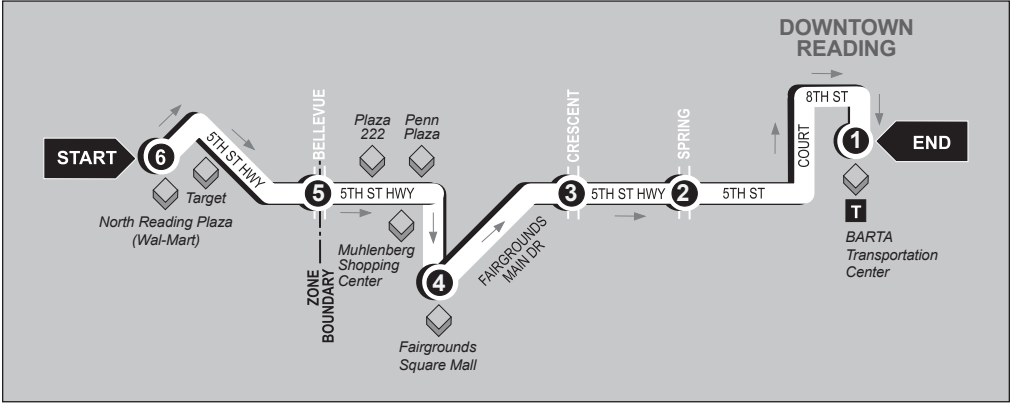

## Inbound

North Reading Plaza to BARTA Transportation Center

**Service to:** Wal-Mart • North Reading Plaza • Target • Muhlenberg Shop. Ctr • Plaza 222 • Penn Plaza • Fairgrounds Sq. Mall

**6**

**BUS STARTS**  
N. Reading Plaza (Wal-Mart)

**5**

**BUS LEAVES**  
5th St. and Bellevue Ave.

**4**

**BUS LEAVES**  
Fairgrounds Sq. Mall (Boscov's)

**3**

**BUS LEAVES**  
5th St. and Crescent Ave.

**2**

**BUS LEAVES**  
5th St. and Spring St.

**1**

**BUS ENDS**  
BARTATrans. Ctr. BTC Stop #3

## Outbound

BARTA Transportation Center to North Reading Plaza

**Service to:** Fairgrounds Sq. Mall • Penn Plaza • Plaza 222 • Muhlenberg Shop. Ctr  
Target • North Reading Plaza • Wal-Mart

1	2	3	4	5	6
<b>BUS STARTS</b> BARTA Trans. Ctr. BTC Stop # 3	<b>BUS LEAVES</b> 5th St. and Spring St.	<b>BUS LEAVES</b> 5th St. and Crescent Ave.	<b>BUS LEAVES</b> Fairgrounds Sq. Mall (Boscov's)	<b>BUS LEAVES</b> 5th St. and Bellevue Ave.	<b>BUS ENDS</b> N. Reading Plaza (Wal-Mart)