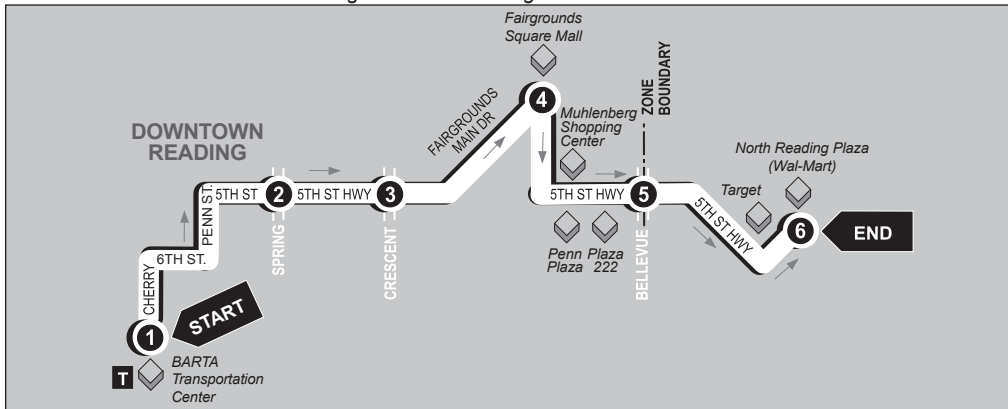

**1**

**BUS ENDS**  
BARTATrans. Ctr. BTC Stop #3

## Outbound

BARTA Transportation Center to North Reading Plaza

**Service to:** Fairgrounds Sq. Mall • Penn Plaza • Plaza 222 • Muhlenberg Shop. Ctr  
Target • North Reading Plaza • Wal-Mart

1	2	3	4	5	6
<b>BUS STARTS</b> BARTA Trans. Ctr. BTC Stop # 3	<b>BUS LEAVES</b> 5th St. and Spring St.	<b>BUS LEAVES</b> 5th St. and Crescent Ave.	<b>BUS LEAVES</b> Fairgrounds Sq. Mall (Boscov's)	<b>BUS LEAVES</b> 5th St. and Bellevue Ave.	<b>BUS ENDS</b> N. Reading Plaza (Wal-Mart)