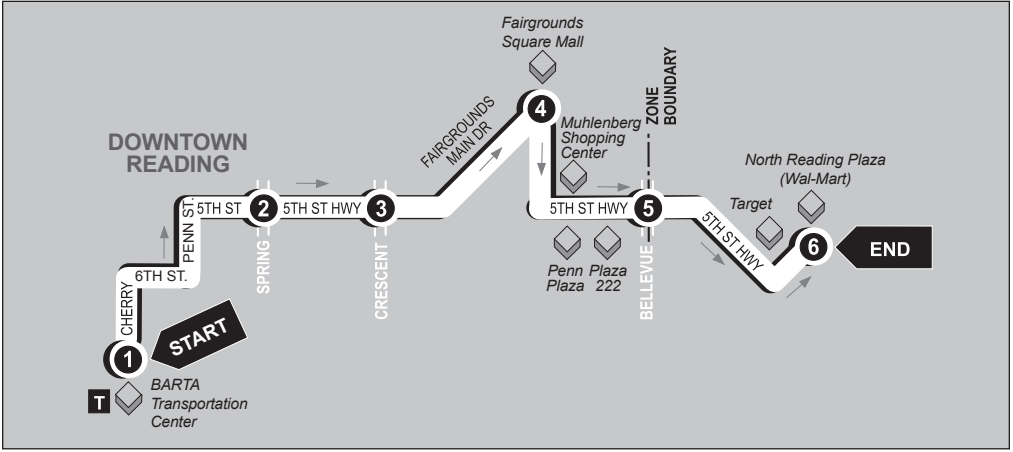

BUS ENDS
BARTA Transportation Ctr. BTC Stop #3

SUNDAY

AM	10:30	10:37	10:42	10:47	10:50	11:00
	11:00	11:07	11:12	11:17	11:20	11:30
	11:30	11:37	11:42	11:47	11:50	12:00
PM	12:00	12:07	12:12	12:17	12:20	12:30
	12:30	12:37	12:42	12:47	12:50	1:00
	1:00	1:07	1:12	1:17	1:20	1:30
	1:30	1:37	1:42	1:47	1:50	2:00
	2:00	2:07	2:12	2:17	2:20	2:30
	2:30	2:37	2:42	2:47	2:50	3:00
	3:00	3:07	3:12	3:17	3:20	3:30
	3:30	3:37	3:42	3:47	3:50	4:00
	4:00	4:07	4:12	4:17	4:20	4:30
	4:30	4:37	4:42	4:47	4:50	5:00
	5:00	5:07	5:12	5:17	5:20	5:30
	5:30	5:37	5:42	5:47	5:50	6:00
	6:00	6:07	6:12	6:17	6:20	6:30
	6:30	6:37	6:42	6:47	6:50	7:00

ROUTE 1 TEMPLE VIA 5TH STREET - SUNDAY

Outbound

BARTA Transportation Center to North Reading Plaza

Service to: Fairgrounds Sq. Mall • Penn Plaza • Plaza 222 • Muhlenberg Shop. Ctr
Target • North Reading Plaza • Wal-Mart

1

BUS STARTS
BARTA
Transportation Ctr.
BTC Stop #3

2

BUS LEAVES
5th St. and
Spring St.

3

BUS LEAVES
5th St. and
Crescent Ave.

4

BUS LEAVES
Fairgrounds Sq.
Mall (Boscov's)

5

BUS LEAVES
5th St. and
Bellevue Ave.

6

BUS ENDS
N. Reading Plaza
(Wal-Mart)

SUNDAY

	1	2	3	4	5	6
AM	10:00	10:05	10:10	10:15	10:20	10:30
	10:30	10:35	10:40	10:45	10:50	11:00
	11:00	11:05	11:10	11:15	11:20	11:30
	11:30	11:35	11:40	11:45	11:50	12:00
PM	12:00	12:05	12:10	12:15	12:20	12:30
	12:30	12:35	12:40	12:45	12:50	1:00
	1:00	1:05	1:10	1:15	1:20	1:30
	1:30	1:35	1:40	1:45	1:50	2:00
	2:00	2:05	2:10	2:15	2:20	2:30
	2:30	2:35	2:40	2:45	2:50	3:00
	3:00	3:05	3:10	3:15	3:20	3:30
	3:30	3:35	3:40	3:45	3:50	4:00
	4:00	4:05	4:10	4:15	4:20	4:30
	4:30	4:35	4:40	4:45	4:50	5:00
	5:00	5:05	5:10	5:15	5:20	5:30
	5:30	5:35	5:40	5:45	5:50	6:00
	6:00	6:05	6:10	6:15	6:20	6:30