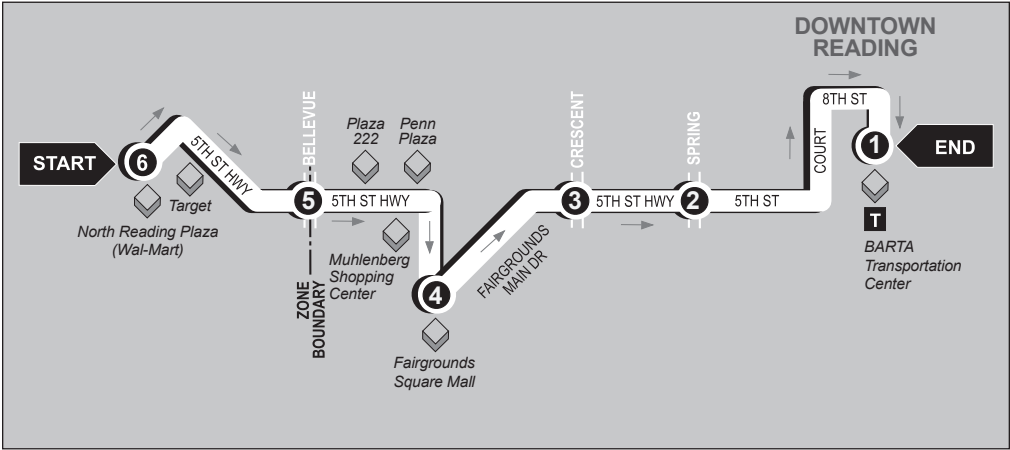

TEMPLE VIA 5TH STREET - SUNDAY

1 ROUTE

Inbound

North Reading Plaza to BARTA Transportation Center

Service to: Wal-Mart • North Reading Plaza • Target • Muhlenberg Shop. Ctr • Plaza 222 • Penn Plaza • Fairgrounds Sq. Mall

- 6**

BUS STARTS
N. Reading Plaza (Wal-Mart)
- 5**

BUS LEAVES
5th St. and Bellevue Ave.
- 4**

BUS LEAVES
Fairgrounds Sq. Mall (Bosco's)
- 3**

BUS LEAVES
5th St. and Crescent Ave.
- 2**

BUS LEAVES
5th St. and Spring St.
- 1**

ROUTE 1 TEMPLE VIA 5TH STREET - SUNDAY

Outbound

BARTA Transportation Center to North Reading Plaza

Service to: Fairgrounds Sq. Mall • Penn Plaza • Plaza 222 • Muhlenberg Shop. Ctr
Target • North Reading Plaza • Wal-Mart

5

BUS LEAVES
5th St. and
Bellevue Ave.

6

BUS ENDS
N. Reading Plaza
(Wal-Mart)

SUNDAY

	1	2	3	4	5	6
AM	10:00	10:05	10:10	10:15	10:20	10:30
	10:30	10:35	10:40	10:45	10:50	11:00
	11:00	11:05	11:10	11:15	11:20	11:30
	11:30	11:35	11:40	11:45	11:50	12:00
PM	12:00	12:05	12:10	12:15	12:20	12:30
	12:30	12:35	12:40	12:45	12:50	1:00
	1:00	1:05	1:10	1:15	1:20	1:30
	1:30	1:35	1:40	1:45	1:50	2:00
	2:00	2:05	2:10	2:15	2:20	2:30
	2:30	2:35	2:40	2:45	2:50	3:00
	3:00	3:05	3:10	3:15	3:20	3:30
	3:30	3:35	3:40	3:45	3:50	4:00
	4:00	4:05	4:10	4:15	4:20	4:30
	4:30	4:35	4:40	4:45	4:50	5:00
	5:00	5:05	5:10	5:15	5:20	5:30
	5:30	5:35	5:40	5:45	5:50	6:00
	6:00	6:05	6:10	6:15	6:20	6:30