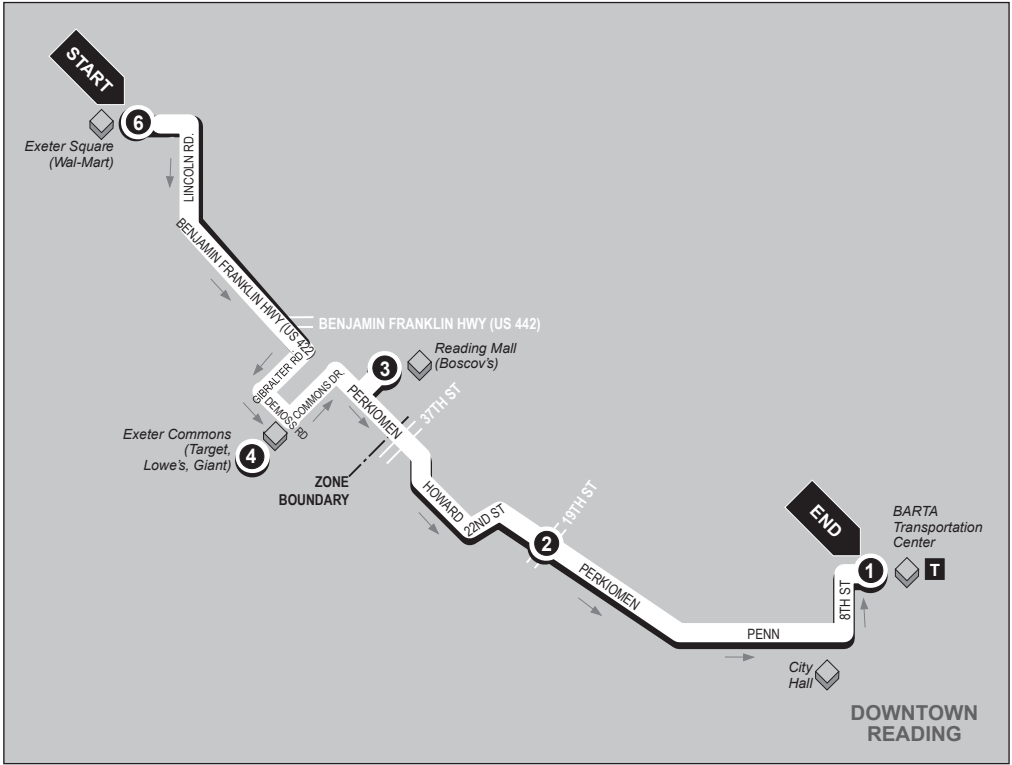

REIFFTON/SHELBOURNE SQ - SATURDAY 8 ROUTE

SUNDAY

Westbound

Shelbourne Square to BARTA Transportation Center

Service to: Exeter Square (Walmart) • Redners Park-N-Ride • Shellbourne Square • Route 422 East • Exeter Commons Shopping Center • Reading Mall (Bosco's) • Perkiomen Ave

- 6**
BUS STARTS
 Exeter Square Mall
 (Wal-Mart)
- 4**
BUS LEAVES
 Exeter
 Commons
- 3**
BUS LEAVES
 Reading Mall
 (Bosco's)
- 2**
BUS LEAVES
 19th St. &
 Perkiomen Ave.
- 1**
BUS ENDS
 BARTA
 Transportation Ctr.

ROUTE 8 REIFFTON/SHELBOURNE SQ - SATURDAY SUNDAY

Eastbound

BARTA Transportation Center to Shelbourne Square

Service to: Perkiomen Ave • Reading Mall (Boscov's) • Exeter Commons Shopping Center
Route 422 East • Shelbourne Square • Redners Park-N-Ride • Exeter Square (Walmart)

- | | | | | | |
|--|---|---|--|--|---|
| 1 | 2 | 3 | 4 | 5 | 6 |
| BUS STARTS
BARTA
Transportation
Ctr. | BUS LEAVES
19th St. &
Perkiomen Ave. | BUS LEAVES
Reading Mall
(Boscov's) | BUS LEAVES
Exeter
Commons | BUS
LEAVES
Shelbourne
Shopping Center | BUS ENDS
Exeter Square Mall
(Wal-Mart) |