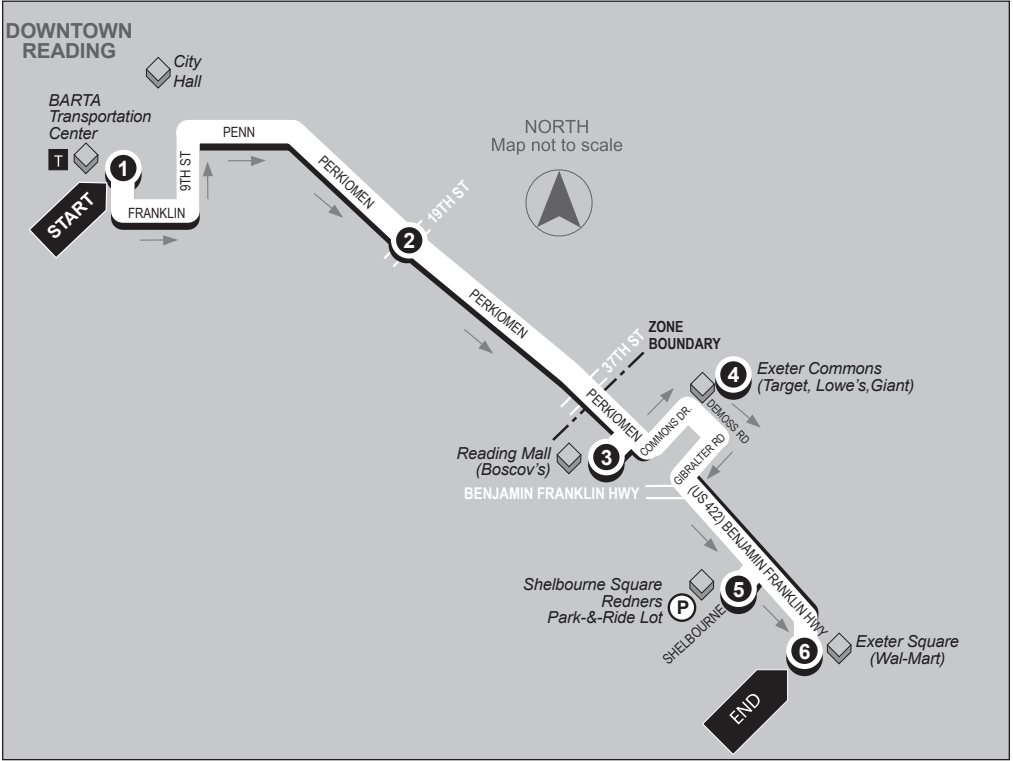

REIFFTON/SHELBOURNE SQ - SATURDAY 8 ROUTE

SUNDAY

Westbound

Shelbourne Square to BARTA Transportation Center

Service to: Exeter Square (Walmart) • Redners Park-N-Ride • Shellbourne Square • Route 422 East • Exeter Commons Shopping Center • Reading Mall (Bosco's) • Perkiomen Ave

- 6**
BUS STARTS
 Exeter Square Mall
 (Wal-Mart)
- 4**
BUS LEAVES
 Exeter
 Commons
- 3**
BUS LEAVES
 Reading Mall
 (Bosco's)
- 2**
BUS LEAVES
 19th St. &
 Perkiomen Ave.
- 1**
BUS ENDS
 BARTA
 Transportation Ctr.

ROUTE 8 REIFFTON/SHELBOURNE SQ - SATURDAY SUNDAY

Eastbound

BARTA Transportation Center to Shelbourne Square

Service to: Perkiomen Ave • Reading Mall (Boscov's) • Exeter Commons Shopping Center
Route 422 East • Shelbourne Square • Redners Park-N-Ride • Exeter Square (Walmart)

- | | | | | | |
|--|---|---|--|--|---|
| 1 | 2 | 3 | 4 | 5 | 6 |
| BUS STARTS
BARTA
Transportation
Ctr. | BUS LEAVES
19th St. &
Perkiomen Ave. | BUS LEAVES
Reading Mall
(Boscov's) | BUS LEAVES
Exeter
Commons | BUS
LEAVES
Shelbourne
Shopping Center | BUS ENDS
Exeter Square Mall
(Wal-Mart) |