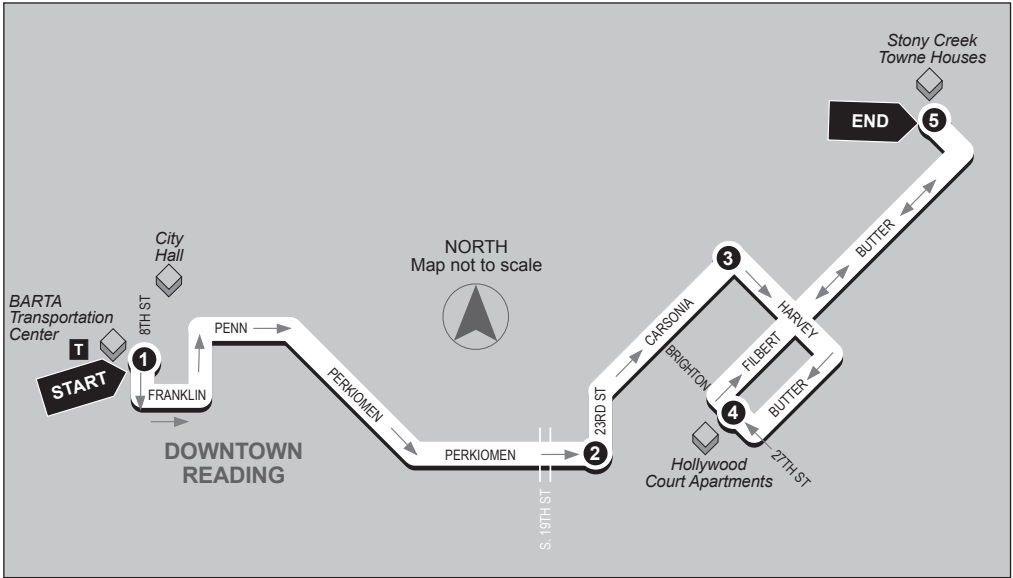

## Westbound

Stony Creek Towne Houses to BARTA Transportation Center

**Service to:** *Butter Lane • Stony Creek Towne Houses • Carsonia Ave • Perkiomen Ave*

**5**

**BUS STARTS**  
Butter Lane  
(Stony Creek  
Towne Houses)

# ROUTE 7

## Eastbound

BARTA Transportation Center to Stony Creek Towne Houses

**Service to:** Perkiomen Ave • Hollywood Court Apartments  
Butter Lane • Stony Creek Towne Houses

**1**

**BUS STARTS**  
BARTA  
Transportation Ctr.

**2**

**BUS LEAVES**  
23rd St. and  
Perkiomen Ave.

**3**

**BUS LEAVES**  
Carsonia Ave. and  
Harvey Ave.

**4**

**BUS LEAVES**  
Hollywood Ct. Apts.

**5**

**BUS ENDS**  
Butter Lane  
(Stony Creek  
Towne Houses)