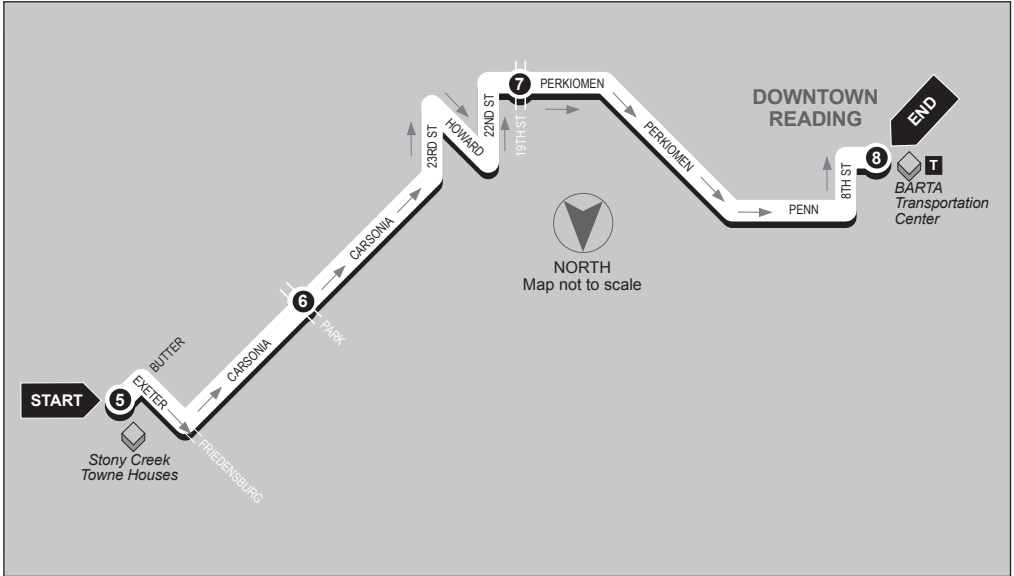

# 7 ROUTE

## Westbound

Stony Creek Towne Houses to BARTA Transportation Center

**Service to:** *Butter Lane • Stony Creek Towne Houses • Carsonia Ave • Perkiomen Ave*

**5**

**BUS STARTS**  
Butter Lane  
(Stony Creek  
Towne Houses)

# ROUTE 7

**2**

**BUS LEAVES**  
23rd St. and  
Perkiomen Ave.

**3**

**BUS LEAVES**  
Carsonia Ave. and  
Harvey Ave.

**4**

**BUS LEAVES**  
Hollywood Ct. Apts.

**5**

**BUS ENDS**  
Butter Lane  
(Stony Creek  
Towne Houses)