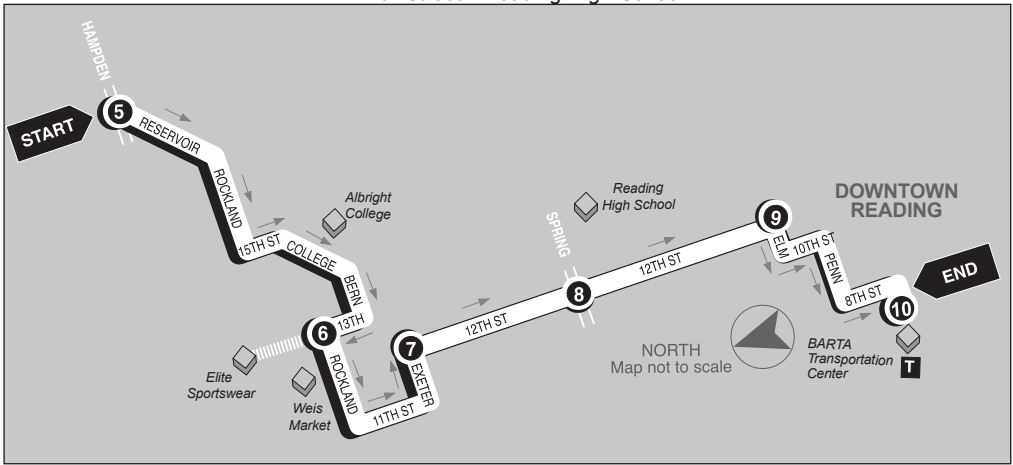

ALBRIGHT COLLEGE

5 ROUTE

Southbound

Albright College to BARTA Transportation Center

Service to: Albright College • N 13th Street • Weis Market • BARTA Offices • N 12th Street • Reading High School

5

BUS STARTS
Reservoir Rd. and
Hampden Blvd.

6

BUS LEAVES
13th St. and
Rockland St.
(Weis Market)

7

BUS LEAVES
12th St. and
Exeter St.

8

BUS LEAVES
12th St. and
Spring St.

9

BUS LEAVES
12th St. and
Elm St.

Effective 8/28/17

Northbound

BARTA Transportation Center to Albright College

Service to: N 13th Street • Reading High School • Albright College

1

BUS STARTS
BARTA
Transportation Ctr.

2

BUS LEAVES
13th St. and
Walnut St.

** Trips serve Elite Sportswear.

SATURDAY

AM	6:15	6:19	6:25	6:29	6:36
	7:00	7:04	7:10	7:14	7:21
	7:45	7:49	7:55	7:59	8:06
	8:30	8:34	8:40	8:44	8:51
	9:15	9:19	9:25	9:29	9:36
	10:00	10:04	10:10	10:14	10:21
	10:45	10:49	10:55	10:59	11:06
	11:30	11:34	11:40	11:44	11:51
PM	12:15	12:19	12:25	12:29	12:36
	1:00	1:04	1:10	1:14	1:21
	1:45	1:49	1:55	1:59	2:06
	2:30	2:34	2:40	2:44	2:51
	3:15	3:19	3:25	3:29	3:36
	4:00	4:04	4:10	4:14	4:21
	4:45	4:49	4:55	4:59	5:06
	5:30	5:34	5:40	5:44	5:51