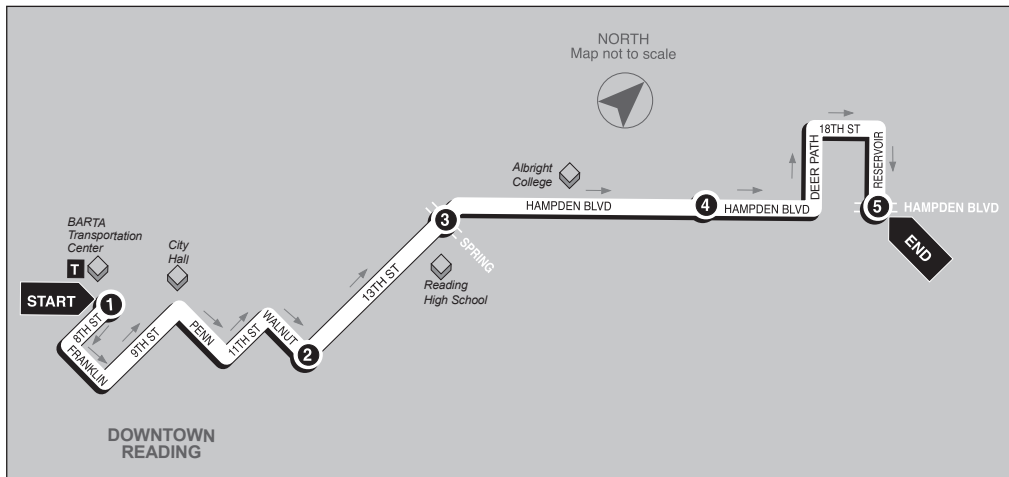

** Trips serve Elite Sportswear.

SATURDAY

AM	6:36	6:41	6:45	6:48	6:51	7:00
	7:21	7:26	7:30	7:33	7:36	7:45
	8:06	8:11	8:15	8:18	8:21	8:30
	8:51	8:57	9:00	9:03	9:06	9:15
	9:36	9:41	9:45	9:48	9:51	10:00
	10:21	10:26	10:30	10:33	10:36	10:45
	11:06	11:11	11:15	11:18	11:21	11:30
	11:51	11:57	PM 12:00	12:03	12:06	12:15
PM	12:36	12:41	12:45	12:48	12:51	1:00
	1:21	1:26	1:30	1:33	1:36	1:45
	2:06	2:11	2:15	2:18	2:21	2:30
	2:51	2:57	3:00	3:03	3:06	3:15
	3:36	3:41	3:45	3:48	3:51	4:00
	4:21	4:26	4:30	4:33	4:36	4:45
	5:06	5:11	5:15	5:18	5:21	5:30
	5:51	5:57	6:00	6:03	6:06	6:15

Effective 8/28/17

Northbound

BARTA Transportation Center to Albright College

Service to: N 13th Street • Reading High School • Albright College

1

BUS STARTS
BARTA
Transportation Ctr.

2

BUS LEAVES
13th St. and
Walnut St.

3

BUS LEAVES
13th St. and
Spring St.

4

BUS LEAVES
Hampden Blvd.
and Rockland St.

5

BUS ENDS
Reservoir Rd. and
Hampden Blvd.

WEEKDAYS

AM	**5:30	5:34	5:40	5:44	5:51
	**6:15	6:19	6:25	6:29	6:36
	7:00	7:04	7:10	7:14	7:21
	7:45	7:49	7:55	7:59	8:06
	8:30	8:34	8:40	8:44	8:51
	9:15	9:19	9:25	9:29	9:36
	10:00	10:04	10:10	10:14	10:21
	10:45	10:49	10:55	10:59	11:06
	11:30	11:34	11:40	11:44	11:51
PM	12:15	12:19	12:25	12:29	12:36
	1:00	1:04	1:10	1:14	1:21
	1:45	1:49	1:55	1:59	2:06
	**2:30	2:35	2:42	2:48	2:55
	**3:00	3:05	3:12	3:18	3:25
	**3:30	3:35	3:42	3:48	3:55
	**4:00	4:05	4:12	4:18	4:25
	4:30	4:35	4:42	4:48	4:55
	5:00	5:05	5:12	5:18	5:25
	5:30	5:35	5:42	5:48	5:55