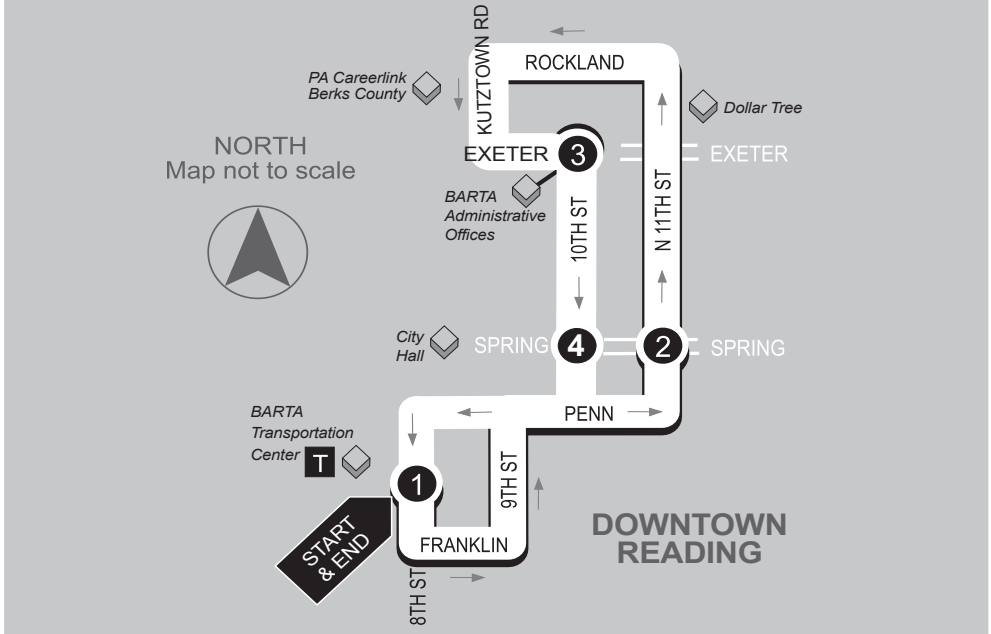

# 4 10TH/11TH STREETS -

**SATURDAY & SUNDAY**

**Northbound & Southbound**

BARTA Transportation Center to 10th Street and Exeter Street

**Service to:** North 11th Street • BARTA Offices • Rockland Plaza • 10th Street • CareerLink

- 1**

**BUS STARTS**  
BARTA  
Transportation Ctr.
- 2**

**BUS LEAVES**  
11th St. and  
Spring St.
- 3**

**BUS LEAVES**  
10th St. and  
Exeter St.
- 4**

**BUS LEAVES**  
10th St. and  
Spring St.
- 1**

**BUS ENDS**  
BARTA  
Transportation Ctr.

Northbound & Southbound

BARTA Transportation Center to 10th Street and Exeter Street

Service to: North 11th Street • BARTA Offices • Rockland Plaza • 10th Street • CareerLink

1

**BUS STARTS**  
BARTA  
Transportation Ctr.

2

**BUS LEAVES**  
11th St. and  
Spring St.

3

**BUS LEAVES**  
10th St. and Exeter St.

4

**BUS LEAVES**  
10th St. and  
Spring St.

1

**BUS ENDS**  
BARTA  
Transportation Ctr.