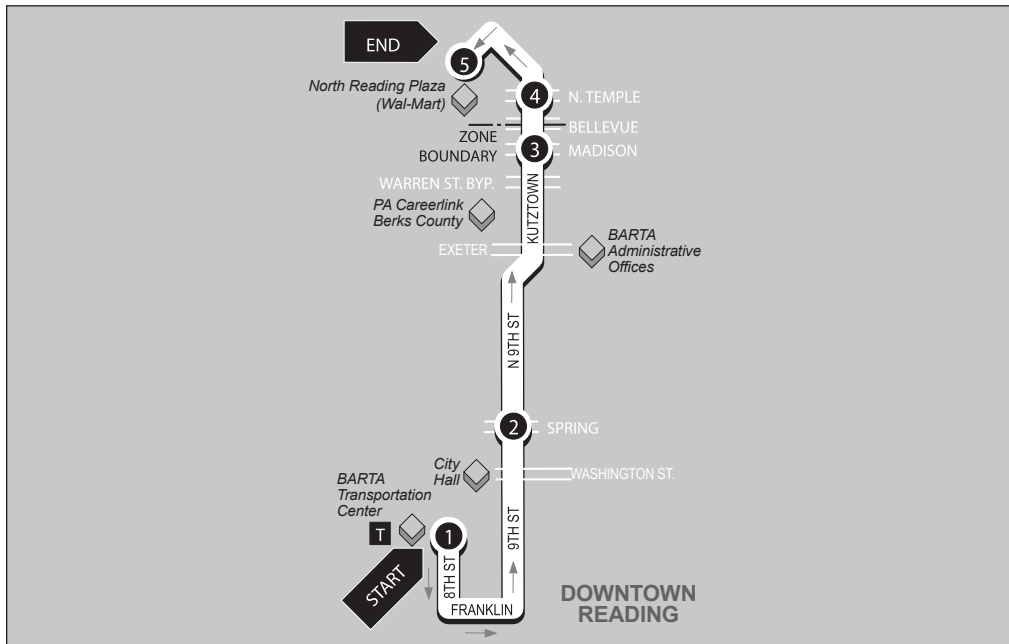

TEMPLE VIA KUTZTOWN ROAD

3

ROUTE

Southbound

Temple via Kutztown Road to BARTA Transportation Center

Service to: Wal-Mart • North Reading Plaza • Temple
• Kutztown Road • CareerLink • N 9th St

5
BUS STARTS
North Reading
Plaza (Wal-Mart)

4
BUS LEAVES
Kutztown Rd. and
N. Temple Blvd.

3
BUS LEAVES
Kutztown Rd. and
Madison Ave.

2
BUS LEAVES
8th St. and
Spring St.

1
BUS ENDS
BARTA
Transportation Ctr.

WEEKDAYS

AM	5:45	5:49	5:55	6:03	6:15
	6:15	6:19	6:25	6:33	6:45
	6:45	6:49	6:55	7:03	7:15
	7:15	7:19	7:25	7:33	7:45
	7:45	7:49	7:55	8:03	8:15
	8:15	8:19	8:25	8:33	8:45
	8:45	8:49	8:55	9:03	9:15
	9:45	9:49	9:55	10:03	10:15
	10:45	10:49	10:55	11:03	11:15
	11:45	11:49	11:55	PM 12:03	12:15
PM	12:45	12:49	12:55	1:03	1:15
	1:45	1:49	1:55	2:03	2:15
	2:45	2:49	2:55	3:03	3:15
	3:45	3:49	3:55	4:03	4:15
	4:15	4:19	4:25	4:33	4:45
	4:45	4:49	4:55	5:03	5:15
	5:15	5:19	5:25	5:33	5:45
	5:45	5:49	5:55	6:03	6:15
	6:15	6:19	6:25	6:33	6:45

Effective 8/28/17

TEMPLE VIA KUTZTOWN ROAD

Northbound

BARTA Transportation Center to Temple via Kutztown Road

Service to: N 9th St • CareerLink • Kutztown Road • Temple North Reading Plaza • Wal-Mart

1	2	3	4	5
BUS STARTS BARTA Transportation Ctr.	BUS LEAVES 9th St. and Spring St.	BUS LEAVES Kutztown Rd. and Madison Ave.	BUS LEAVES Kutztown Rd. and N. Temple Blvd.	BUS ENDS North Reading Plaza (Wal-Mart)