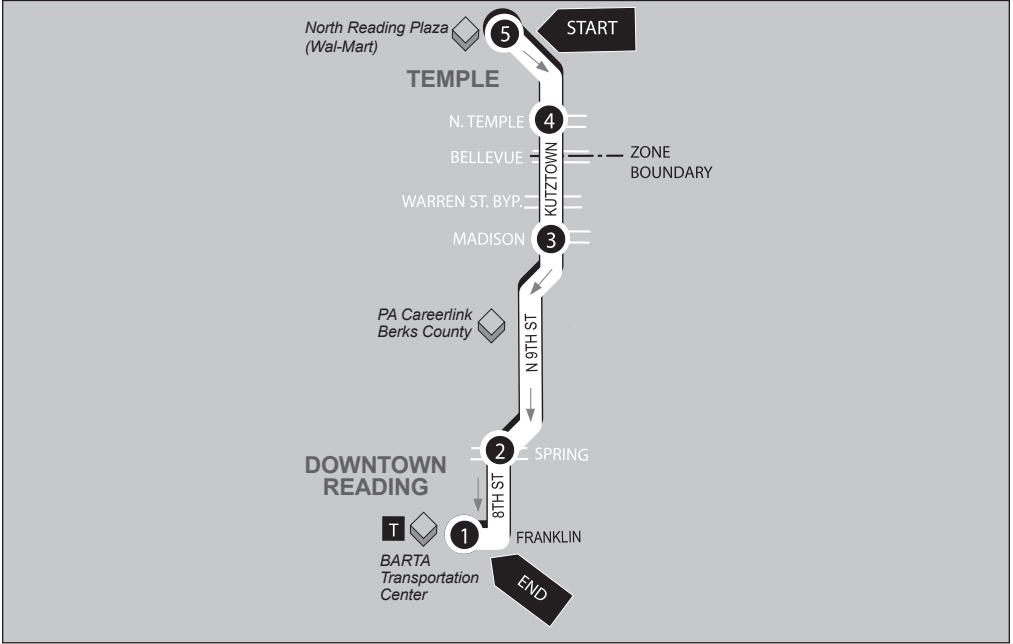

TEMPLE VIA KUTZTOWN ROAD

3

ROUTE

Southbound

Temple via Kutztown Road to BARTA Transportation Center

Service to: Wal-Mart • North Reading Plaza • Temple
• Kutztown Road • CareerLink • N 9th St

5
BUS STARTS
North Reading
Plaza (Wal-Mart)

4
BUS LEAVES
Kutztown Rd. and
N. Temple Blvd.

3
BUS LEAVES
Kutztown Rd. and
Madison Ave.

2
BUS LEAVES
8th St. and
Spring St.

1
BUS ENDS
BARTA
Transportation Ctr.

WEEKDAYS

AM	5:45	5:49	5:55	6:03	6:15
	6:15	6:19	6:25	6:33	6:45
	6:45	6:49	6:55	7:03	7:15
	7:15	7:19	7:25	7:33	7:45
	7:45	7:49	7:55	8:03	8:15
	8:15	8:19	8:25	8:33	8:45
	8:45	8:49	8:55	9:03	9:15
	9:45	9:49	9:55	10:03	10:15
	10:45	10:49	10:55	11:03	11:15
	11:45	11:49	11:55	PM 12:03	12:15
PM	12:45	12:49	12:55	1:03	1:15
	1:45	1:49	1:55	2:03	2:15
	2:45	2:49	2:55	3:03	3:15
	3:45	3:49	3:55	4:03	4:15
	4:15	4:19	4:25	4:33	4:45
	4:45	4:49	4:55	5:03	5:15
	5:15	5:19	5:25	5:33	5:45
	5:45	5:49	5:55	6:03	6:15
	6:15	6:19	6:25	6:33	6:45

Effective 8/28/17

TEMPLE VIA KUTZTOWN ROAD

Northbound

BARTA Transportation Center to Temple via Kutztown Road

Service to: N 9th St • CareerLink • Kutztown Road • Temple North Reading Plaza • Wal-Mart

1	2	3	4	5
BUS STARTS BARTA Transportation Ctr.	BUS LEAVES 9th St. and Spring St.	BUS LEAVES Kutztown Rd. and Madison Ave.	BUS LEAVES Kutztown Rd. and N. Temple Blvd.	BUS ENDS North Reading Plaza (Wal-Mart)