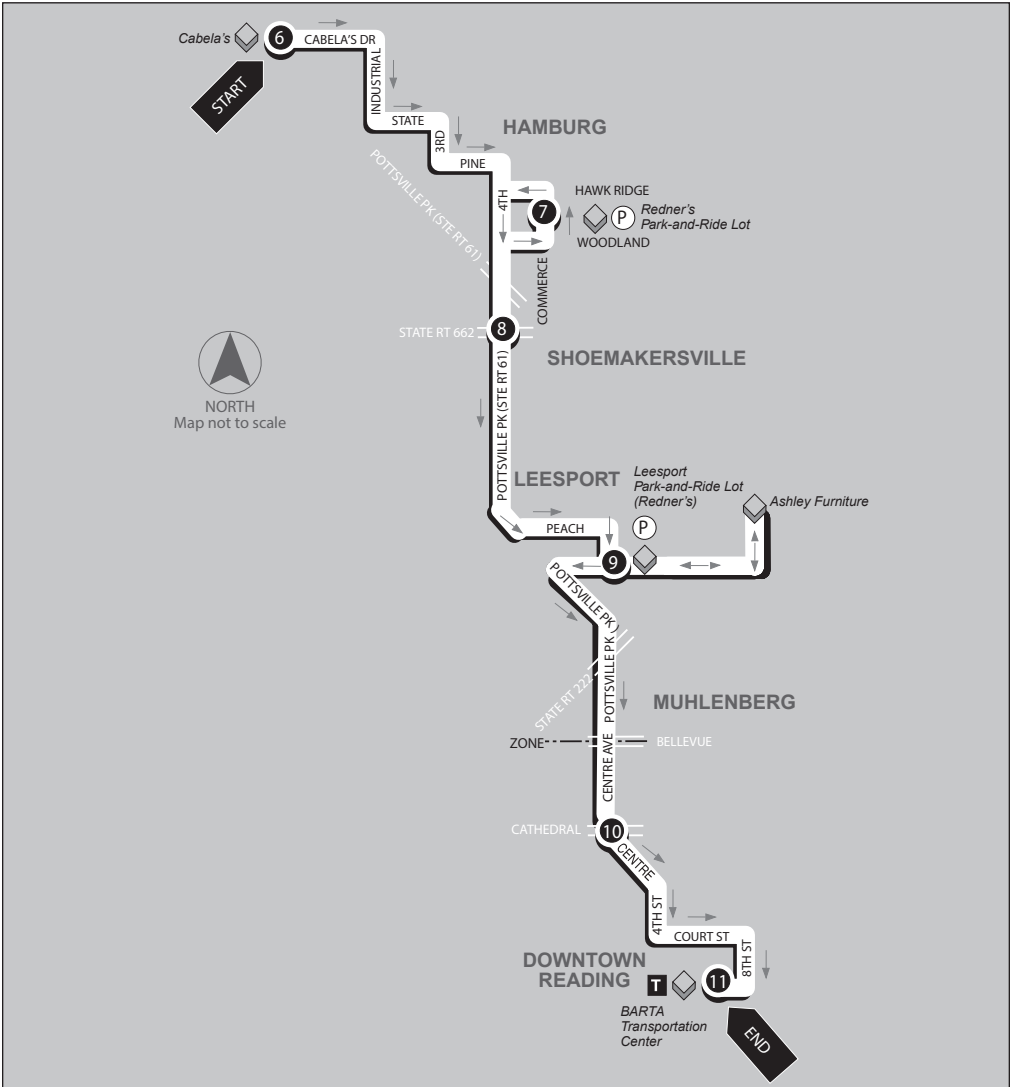

ROUTE 61/HAMBURG

20 ROUTE

Southbound

Leesport/Hamburg to BARTA Transportation Center

Service to: Cabela's • Redner's Park-n-Ride • Hamburg • Shoemakersville • Leesport Redner's Park-n-Ride • Route 61 North

6

BUS STARTS
Cabela's

7

BUS LEAVES
Hamburg -
Redner's
Park-n-Ride

8

BUS LEAVES
Shoemakersville -
Route 61 and
Route 662

9

BUS LEAVES
Leesport -
Redner's
Park-n-Ride

Effective 8-28-17

ROUTE 20

ROUTE 61/HAMBURG

Northbound

BARTA Transportation Center to Leesport/Hamburg

Service to: Route 61 North • Leesport Redner's Park-n-Ride • Shoemakersville Hamburg • Redner's Park-n-Ride • Tilden Ridge Walmart/Lowe's • Cabelas

1

BUS STARTS
BARTA
Transportation Ctr

2

BUS LEAVES
Centre St and
Cathedral Ave

3

BUS LEAVES
Leesport -
Redner's
Park-n-Ride

4

BUS LEAVES
Shoemakersville -
Route 61 and
Route 662