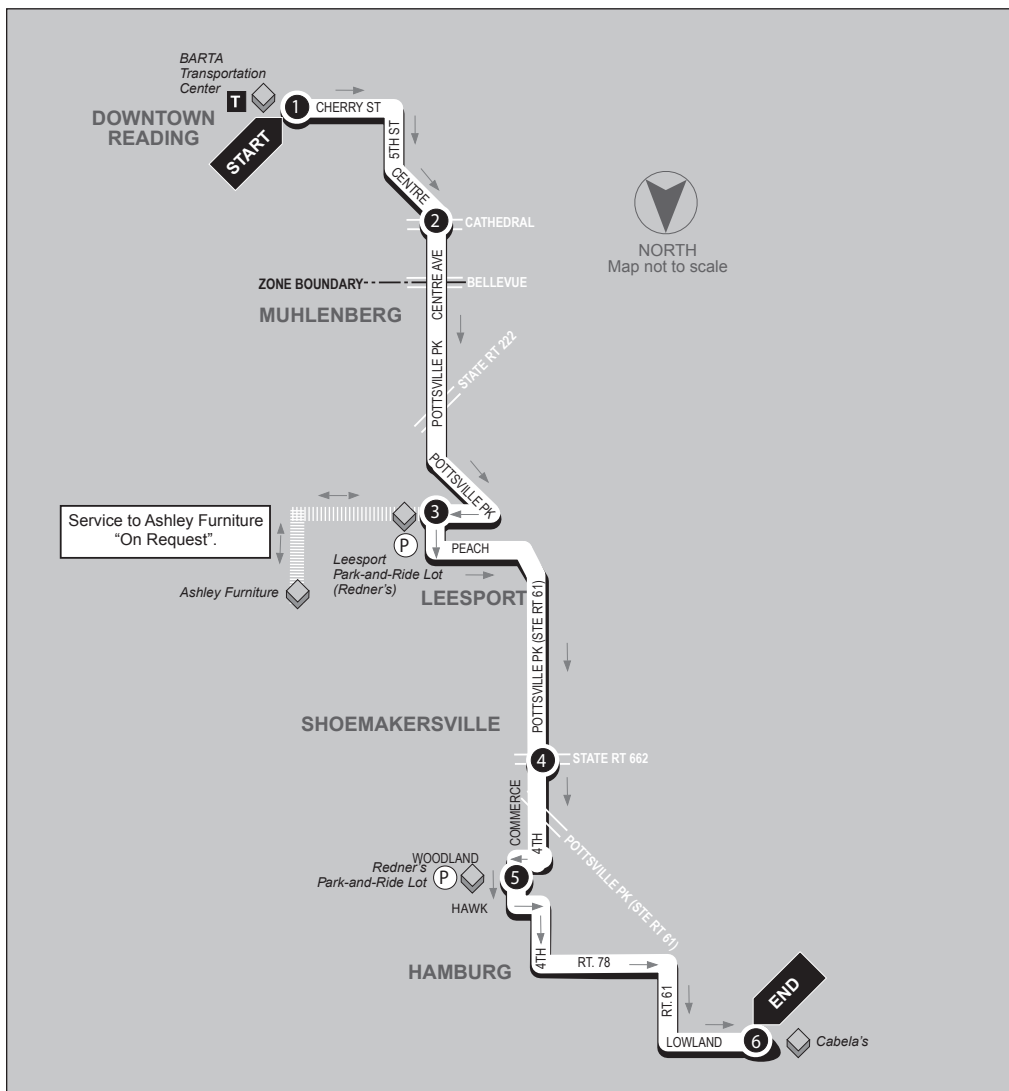

ROUTE 61/HAMBURG

20 ROUTE

Southbound

Leesport/Hamburg to BARTA Transportation Center

Service to: Cabela's • Redner's Park-n-Ride • Hamburg • Shoemakersville • Leesport Redner's Park-n-Ride • Route 61 North

6

BUS STARTS
Cabela's

7

BUS LEAVES
Hamburg -
Redner's
Park-n-Ride

8

BUS LEAVES
Shoemakersville -
Route 61 and
Route 662

9

BUS LEAVES
Leesport -
Redner's
Park-n-Ride

Effective 8-28-17

ROUTE 20

ROUTE 61/HAMBURG

Northbound

BARTA Transportation Center to Leesport/Hamburg

Service to: Route 61 North • Leesport Redner's Park-n-Ride • Shoemakersville Hamburg • Redner's Park-n-Ride • Tilden Ridge Walmart/Lowe's • Cabelas

1

BUS STARTS
BARTA
Transportation Ctr

2

BUS LEAVES
Centre St and
Cathedral Ave

3

BUS LEAVES
Leesport -
Redner's
Park-n-Ride

4

BUS LEAVES
Shoemakersville -
Route 61 and
Route 662